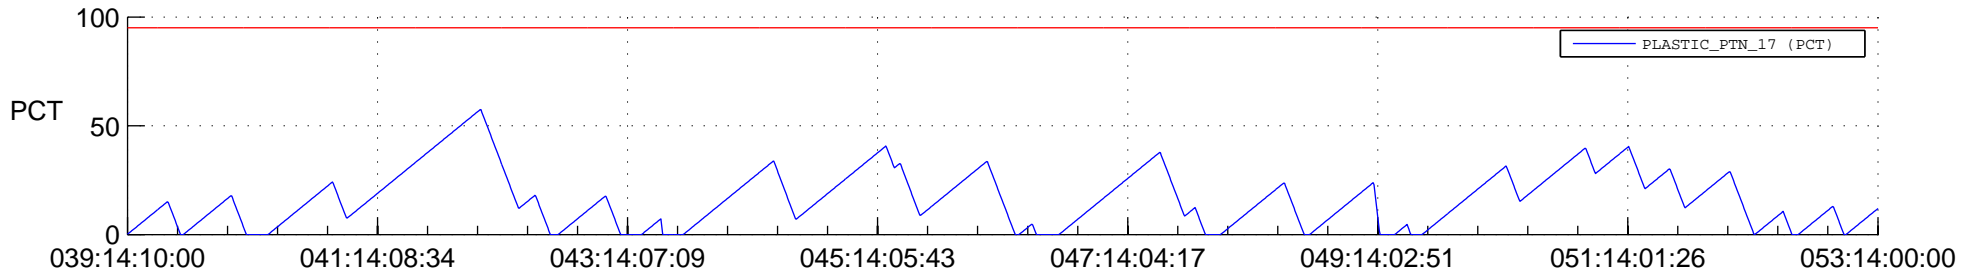

STEREO BEHIND SSR PCT Full Prediction

SWAVES_Percent_Full_Prediction

IMPACT_Percent_Full_Prediction

PLASTIC_Percent_Full_Prediction

Spacecraft_DownLink_Rate