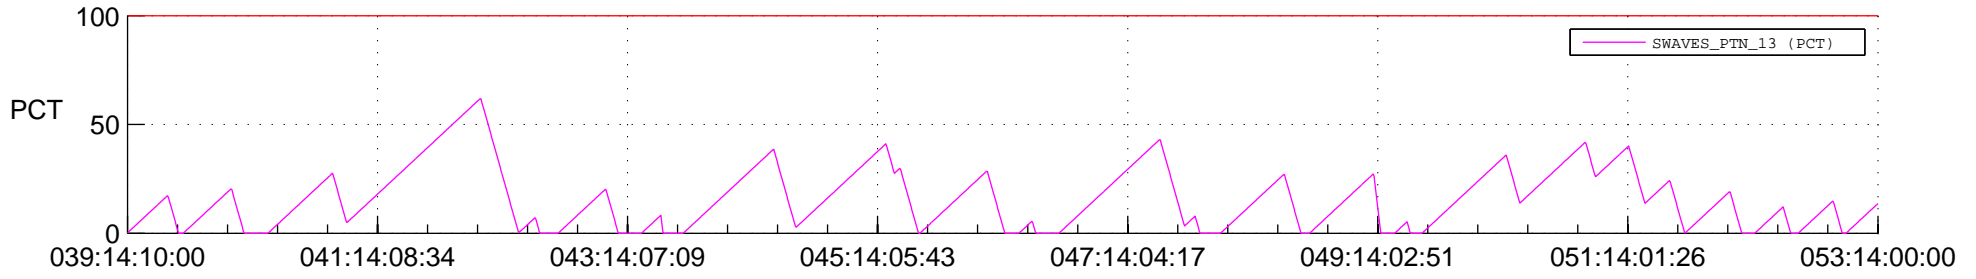

STEREO BEHIND SSR PCT Full Prediction

SWAVES_Percent_Full_Prediction

IMPACT_Percent_Full_Prediction

PLASTIC_Percent_Full_Prediction

Spacecraft_DownLink_Rate