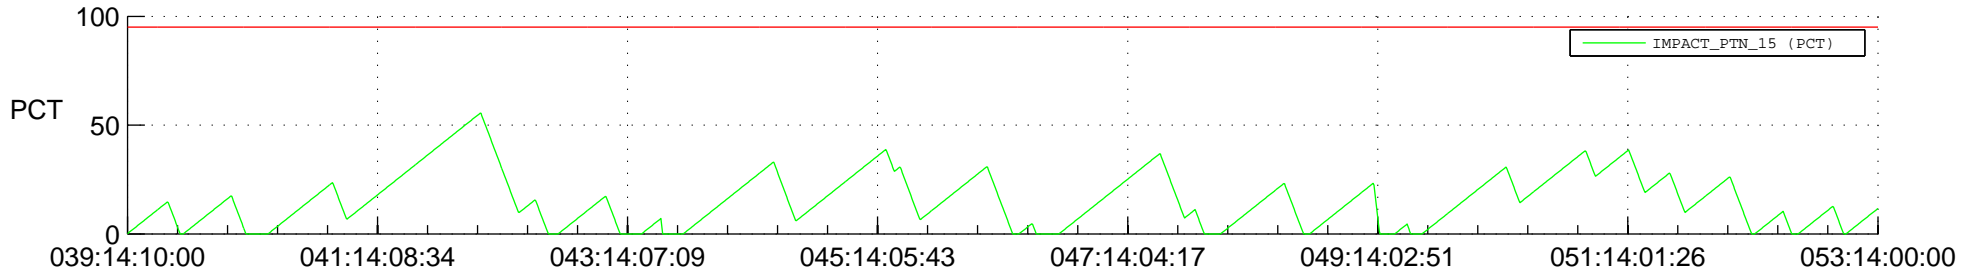

STEREO BEHIND SSR PCT Full Prediction

SWAVES_Percent_Full_Prediction

IMPACT_Percent_Full_Prediction

PLASTIC_Percent_Full_Prediction

Spacecraft_DownLink_Rate