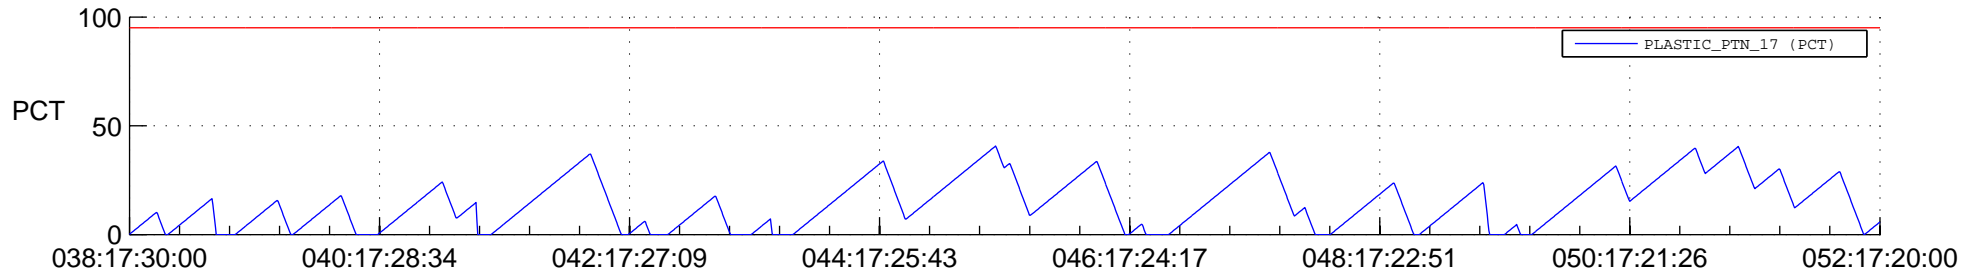

STEREO BEHIND SSR PCT Full Prediction

SWAVES_Percent_Full_Prediction

IMPACT_Percent_Full_Prediction

PLASTIC_Percent_Full_Prediction

Spacecraft_DownLink_Rate

Ground Time (2014:038:17:30:00.000 -2014:052:17:20:00.000)