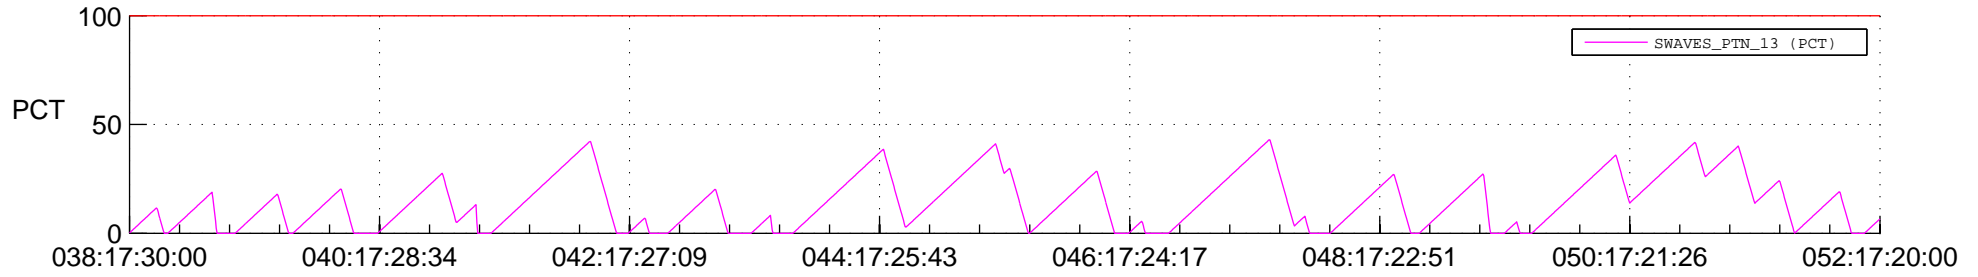

STEREO BEHIND SSR PCT Full Prediction

SWAVES_Percent_Full_Prediction

IMPACT_Percent_Full_Prediction

PLASTIC_Percent_Full_Prediction

Spacecraft_DownLink_Rate

Ground Time (2014:038:17:30:00.000 -2014:052:17:20:00.000)