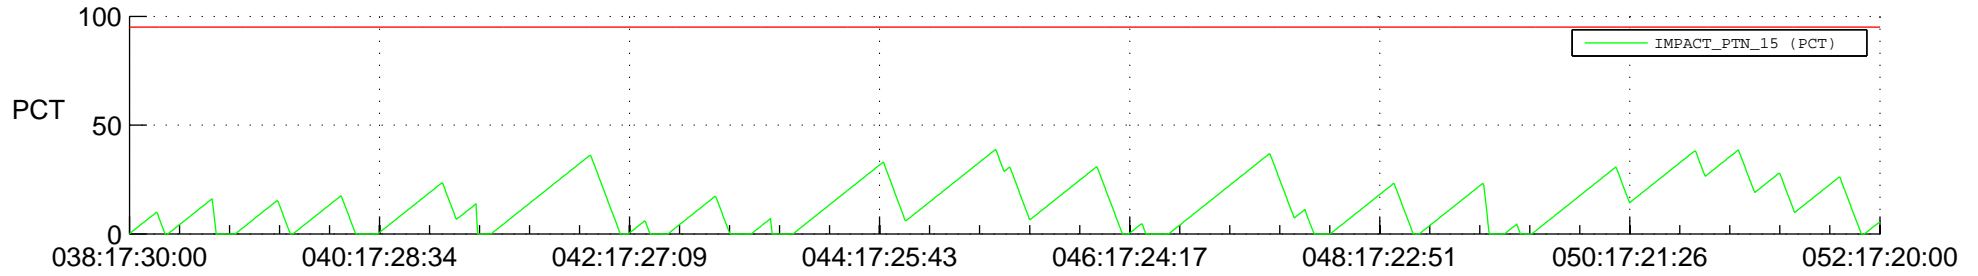

STEREO BEHIND SSR PCT Full Prediction

SWAVES_Percent_Full_Prediction

IMPACT_Percent_Full_Prediction

PLASTIC_Percent_Full_Prediction

Spacecraft_DownLink_Rate

Ground Time (2014:038:17:30:00.000 -2014:052:17:20:00.000)