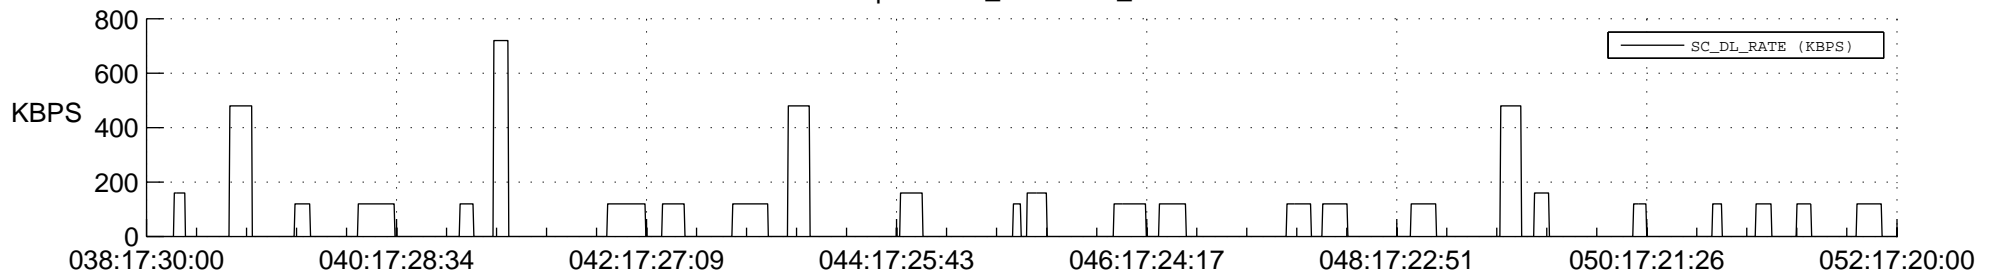

STEREO BEHIND SSR PCT Full Prediction

SWAVES_Percent_Full_Prediction

IMPACT_Percent_Full_Prediction

PLASTIC_Percent_Full_Prediction

Spacecraft_DownLink_Rate

Ground Time (2014:038:17:30:00.000 -2014:052:17:20:00.000)