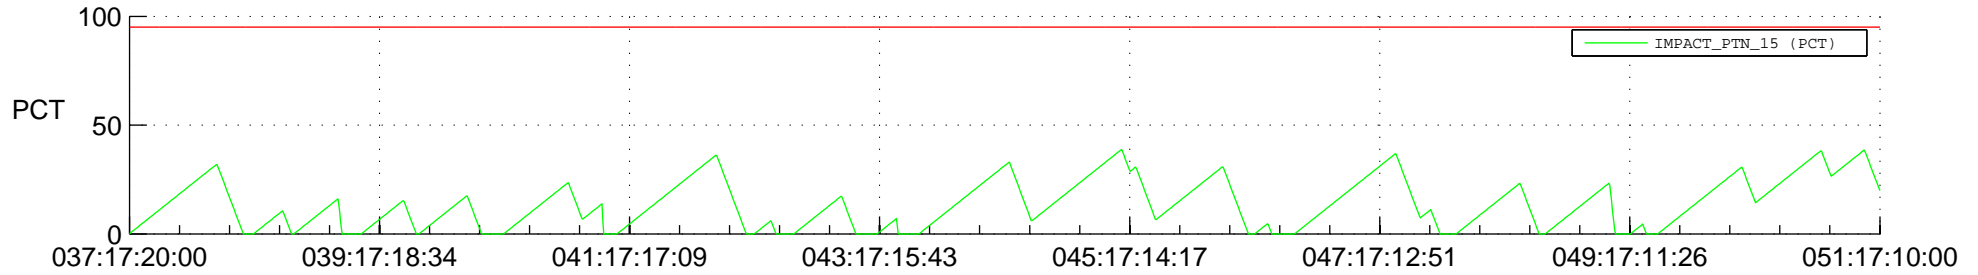

IMPACT_Percent_Full_Prediction