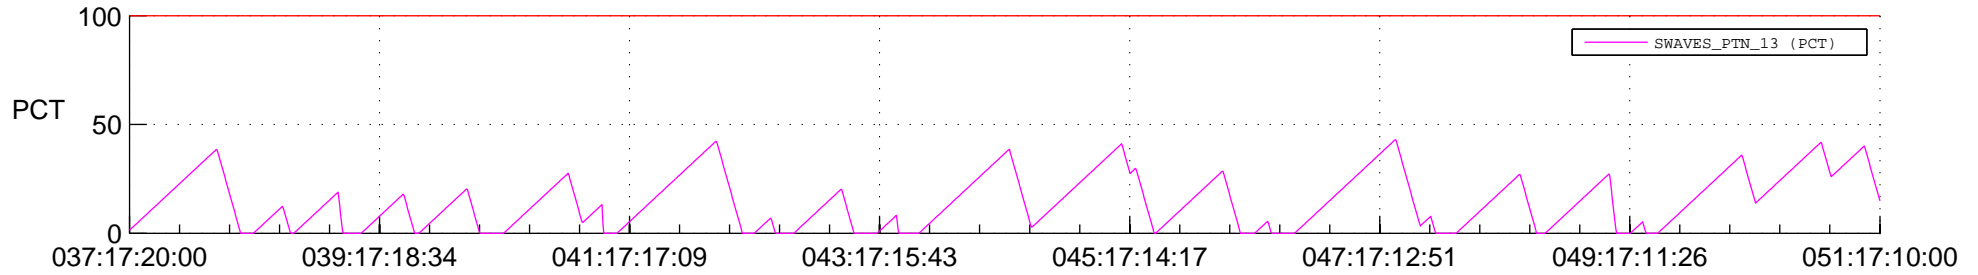

# STEREO BEHIND SSR PCT Full Prediction

## SWAVES\_Percent\_Full\_Prediction