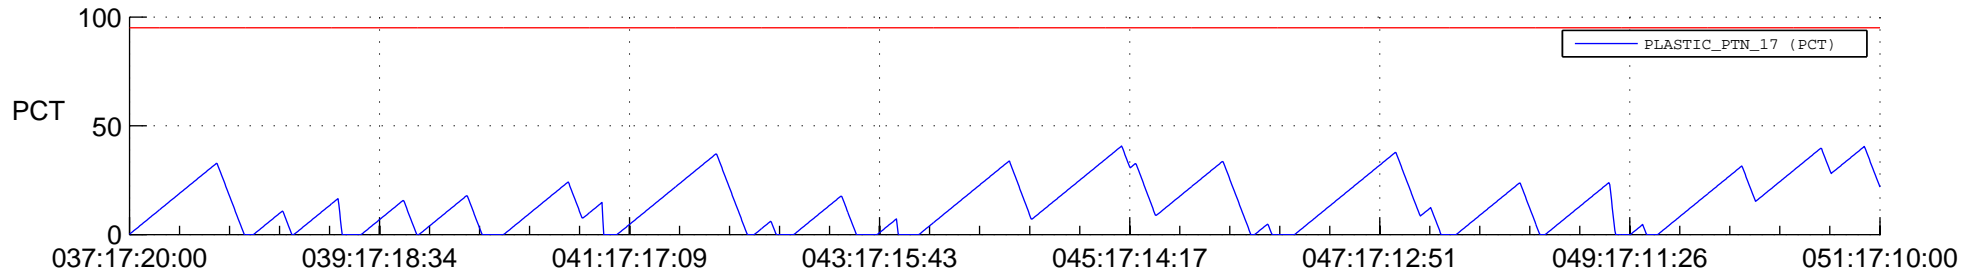

PLASTIC_Percent_Full_Prediction