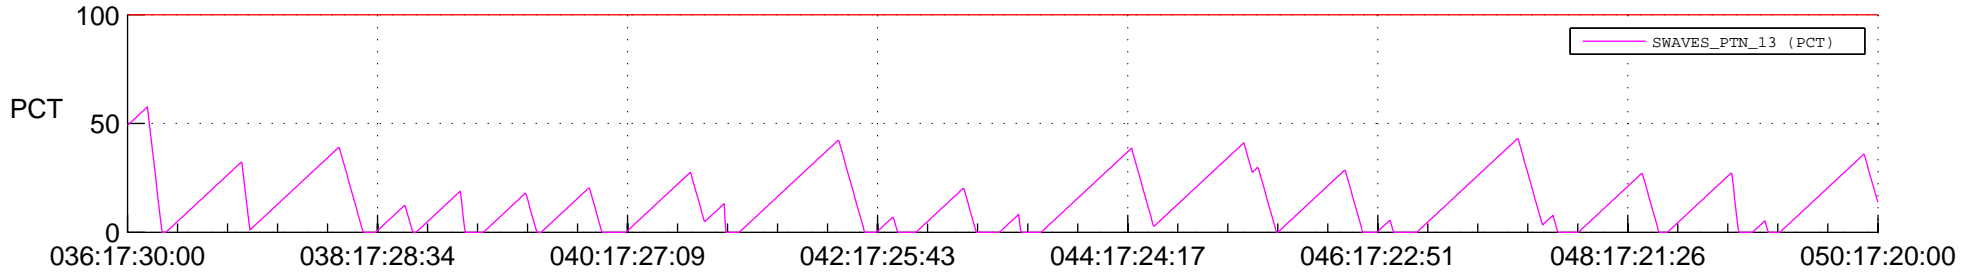

# STEREO BEHIND SSR PCT Full Prediction

## SWAVES\_Percent\_Full\_Prediction

## Spacecraft\_DownLink\_Rate

Ground Time (2014:036:17:30:00.000 -2014:050:17:20:00.000)