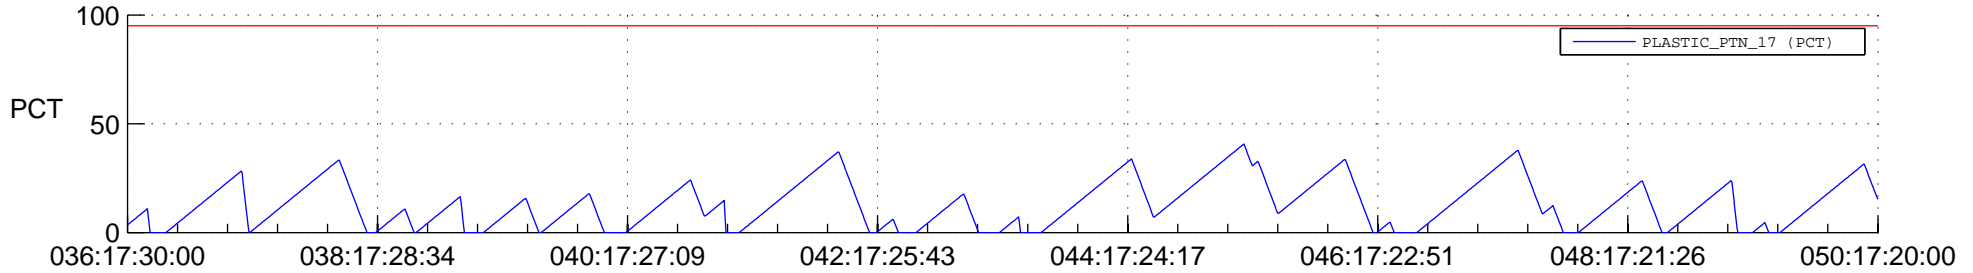

# STEREO BEHIND SSR PCT Full Prediction

## SWAVES\_Percent\_Full\_Prediction

## Spacecraft\_DownLink\_Rate

Ground Time (2014:036:17:30:00.000 -2014:050:17:20:00.000)