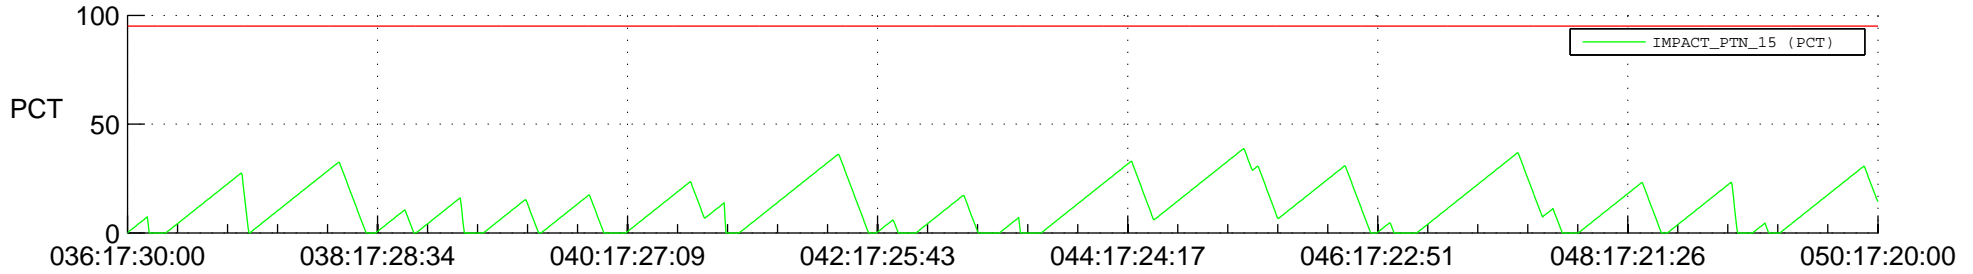

IMPACT_Percent_Full_Prediction