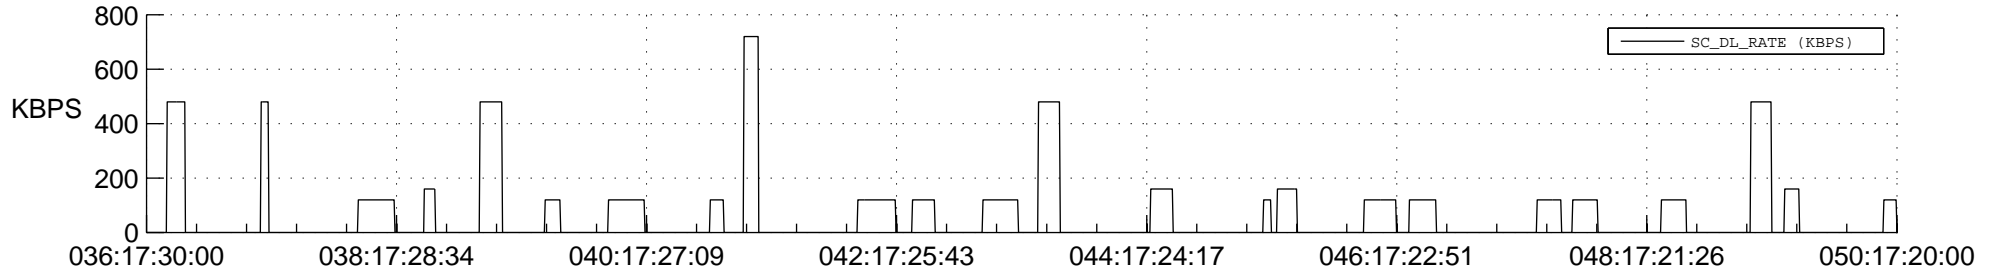

## Spacecraft\_DownLink\_Rate

Ground Time (2014:036:17:30:00.000 -2014:050:17:20:00.000)