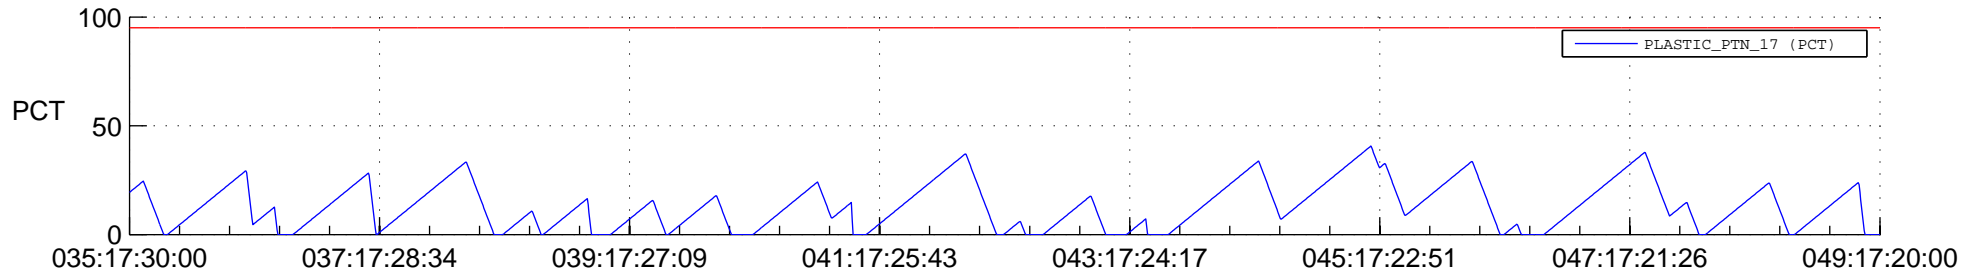

PLASTIC_Percent_Full_Prediction