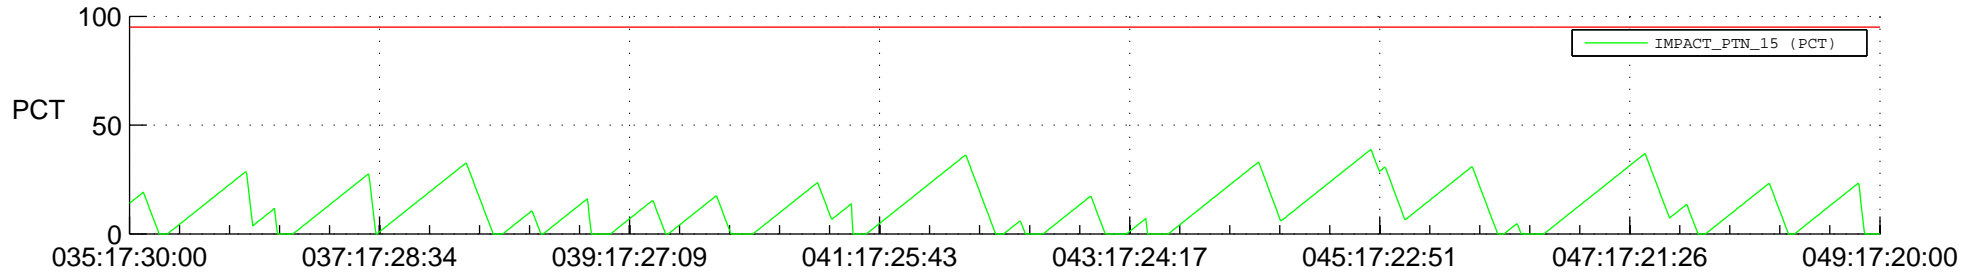

IMPACT_Percent_Full_Prediction