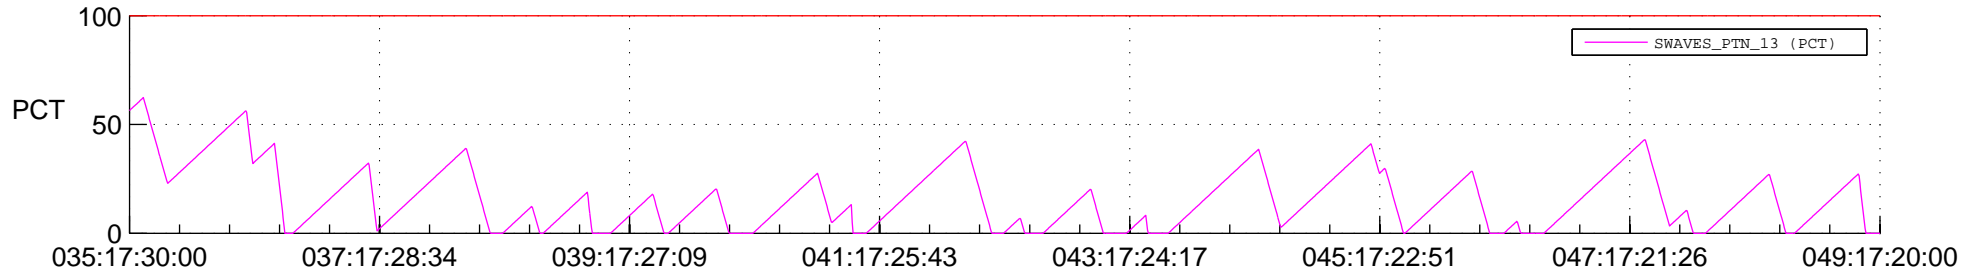

# STEREO BEHIND SSR PCT Full Prediction

## SWAVES\_Percent\_Full\_Prediction