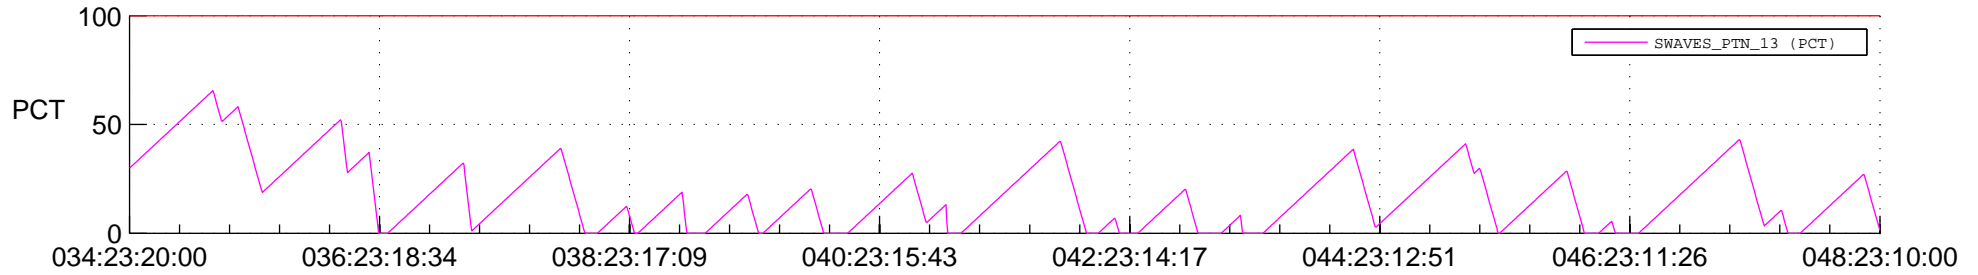

STEREO BEHIND SSR PCT Full Prediction

SWAVES_Percent_Full_Prediction

IMPACT_Percent_Full_Prediction

PLASTIC_Percent_Full_Prediction

Spacecraft_DownLink_Rate