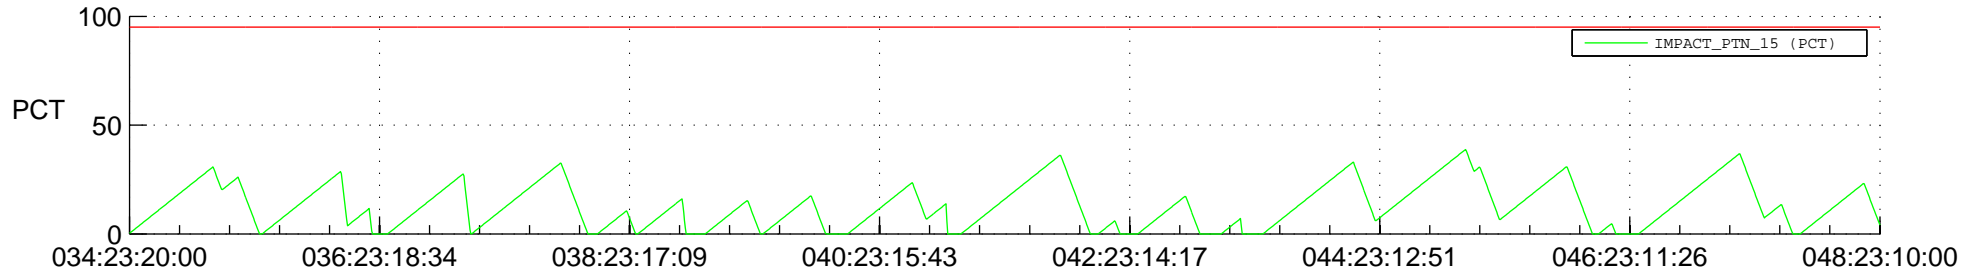

STEREO BEHIND SSR PCT Full Prediction

SWAVES_Percent_Full_Prediction

IMPACT_Percent_Full_Prediction

PLASTIC_Percent_Full_Prediction

Spacecraft_DownLink_Rate