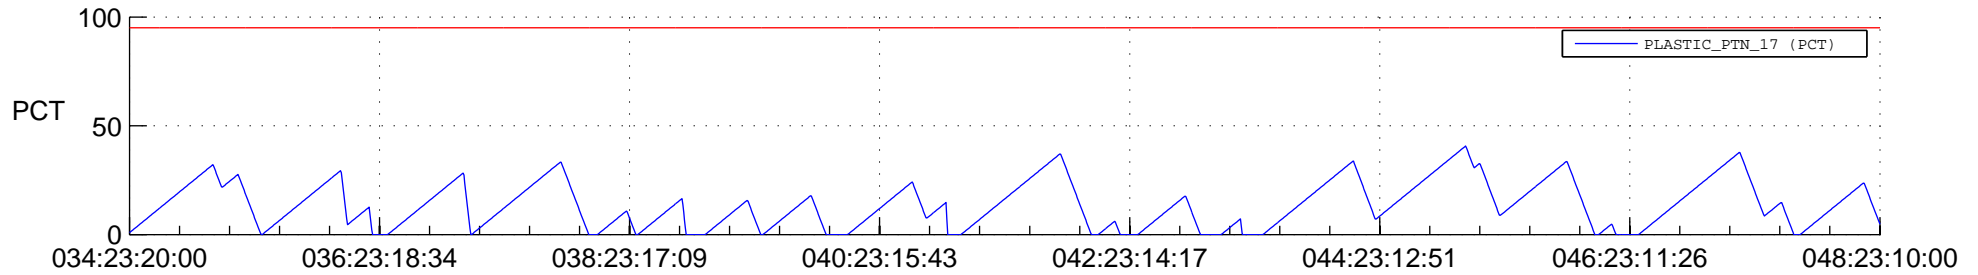

STEREO BEHIND SSR PCT Full Prediction

SWAVES_Percent_Full_Prediction

IMPACT_Percent_Full_Prediction

PLASTIC_Percent_Full_Prediction

Spacecraft_DownLink_Rate