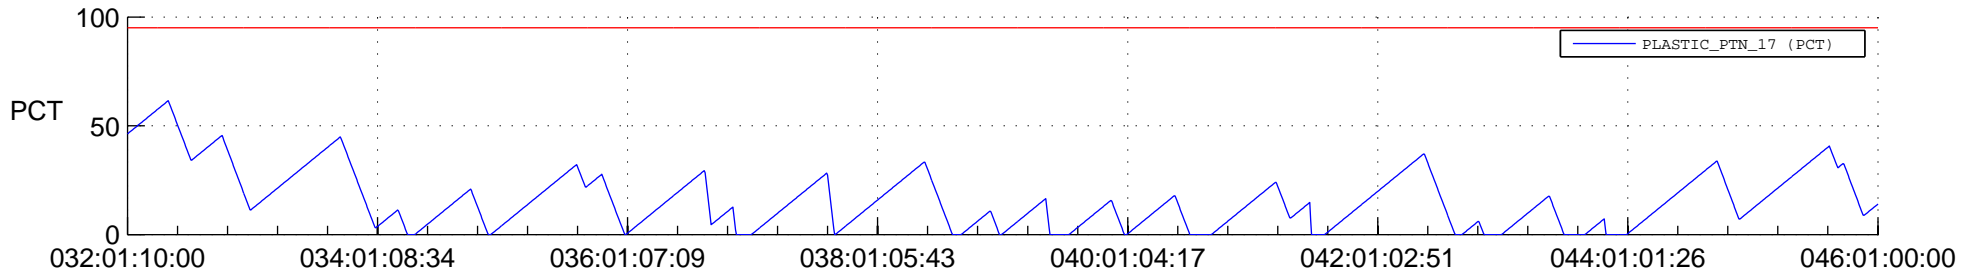

STEREO BEHIND SSR PCT Full Prediction

SWAVES_Percent_Full_Prediction

IMPACT_Percent_Full_Prediction

PLASTIC_Percent_Full_Prediction

Spacecraft_DownLink_Rate