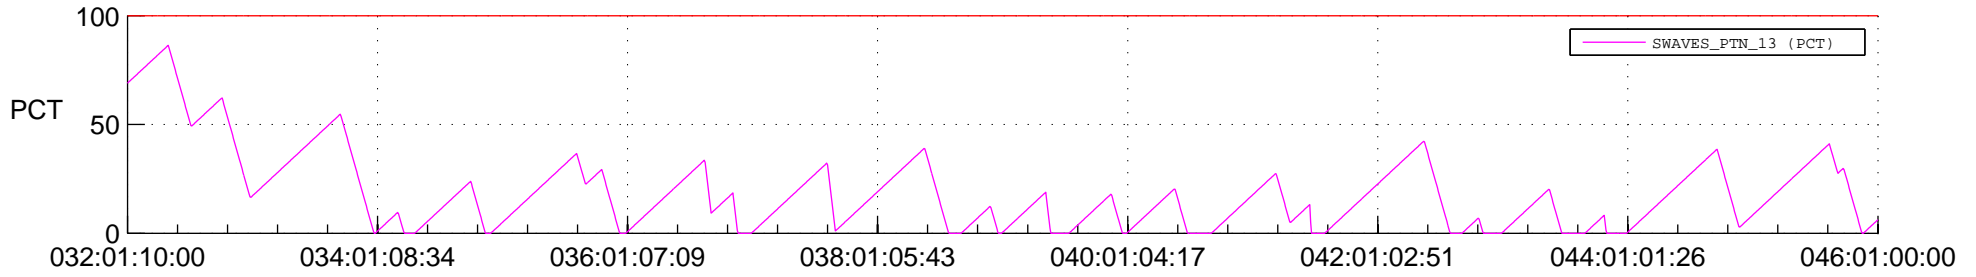

STEREO BEHIND SSR PCT Full Prediction

SWAVES_Percent_Full_Prediction

IMPACT_Percent_Full_Prediction

PLASTIC_Percent_Full_Prediction

Spacecraft_DownLink_Rate