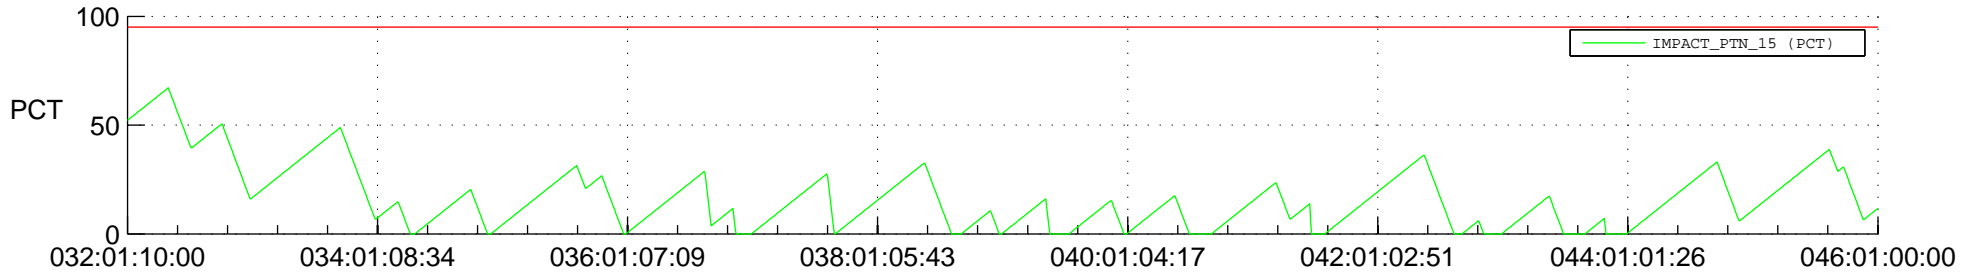

STEREO BEHIND SSR PCT Full Prediction

SWAVES_Percent_Full_Prediction

IMPACT_Percent_Full_Prediction

PLASTIC_Percent_Full_Prediction

Spacecraft_DownLink_Rate