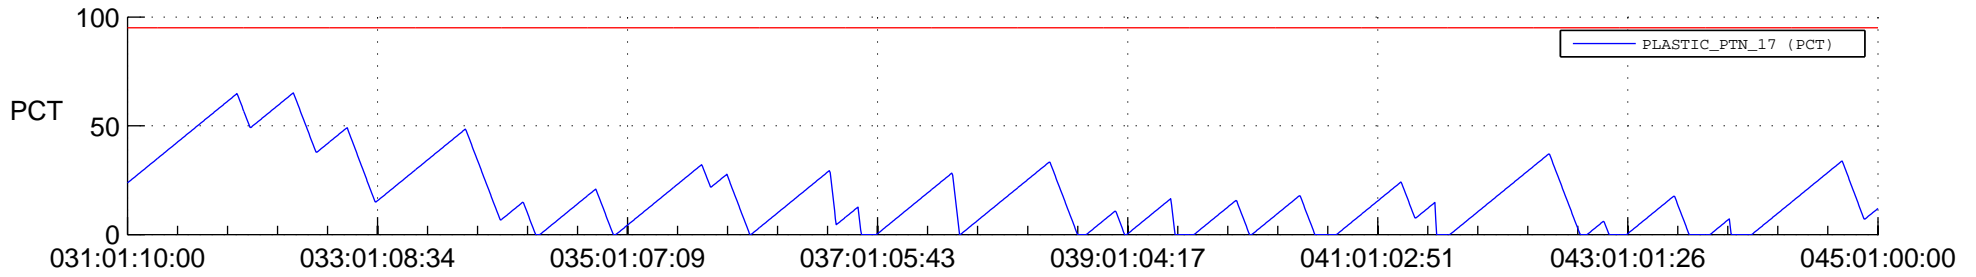

STEREO BEHIND SSR PCT Full Prediction

SWAVES_Percent_Full_Prediction

IMPACT_Percent_Full_Prediction

PLASTIC_Percent_Full_Prediction

Spacecraft_DownLink_Rate

Ground Time (2014:031:01:10:00.000 -2014:045:01:00:00.000)