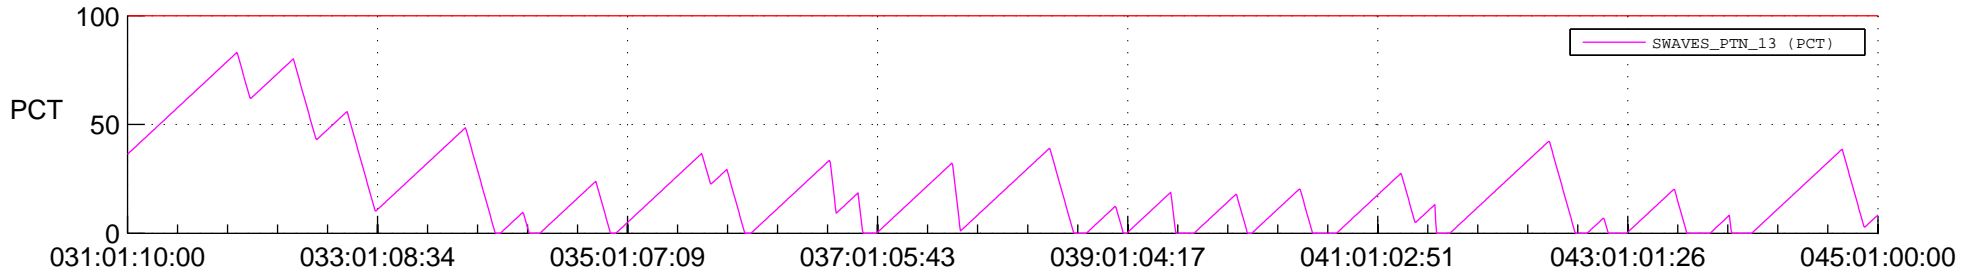

STEREO BEHIND SSR PCT Full Prediction

SWAVES_Percent_Full_Prediction

IMPACT_Percent_Full_Prediction

PLASTIC_Percent_Full_Prediction

Spacecraft_DownLink_Rate

Ground Time (2014:031:01:10:00.000 -2014:045:01:00:00.000)