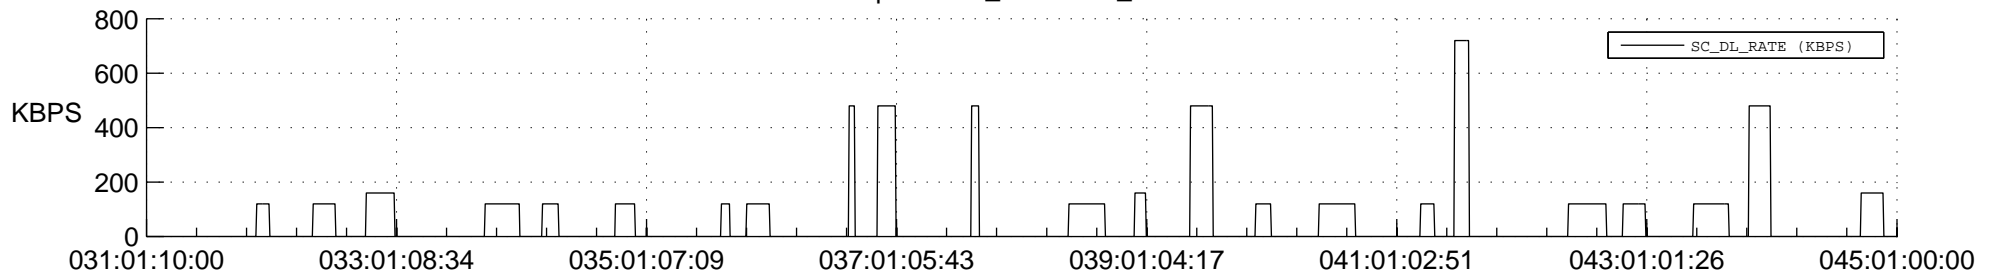

STEREO BEHIND SSR PCT Full Prediction

SWAVES_Percent_Full_Prediction

IMPACT_Percent_Full_Prediction

PLASTIC_Percent_Full_Prediction

Spacecraft_DownLink_Rate

Ground Time (2014:031:01:10:00.000 -2014:045:01:00:00.000)