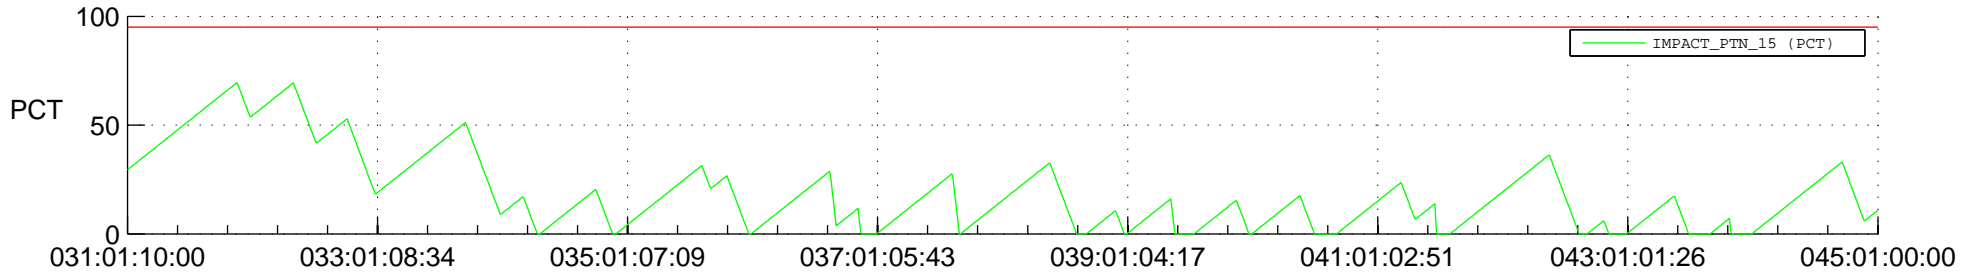

STEREO BEHIND SSR PCT Full Prediction

SWAVES_Percent_Full_Prediction

IMPACT_Percent_Full_Prediction

PLASTIC_Percent_Full_Prediction

Spacecraft_DownLink_Rate

Ground Time (2014:031:01:10:00.000 -2014:045:01:00:00.000)