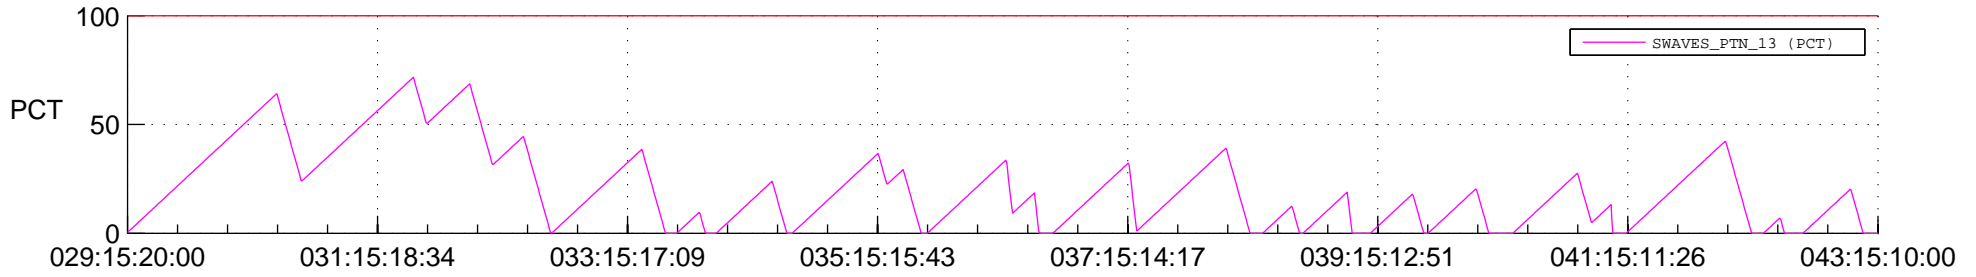

# STEREO BEHIND SSR PCT Full Prediction

## SWAVES\_Percent\_Full\_Prediction

## Spacecraft\_DownLink\_Rate

Ground Time (2014:029:15:20:00.000 -2014:043:15:10:00.000)