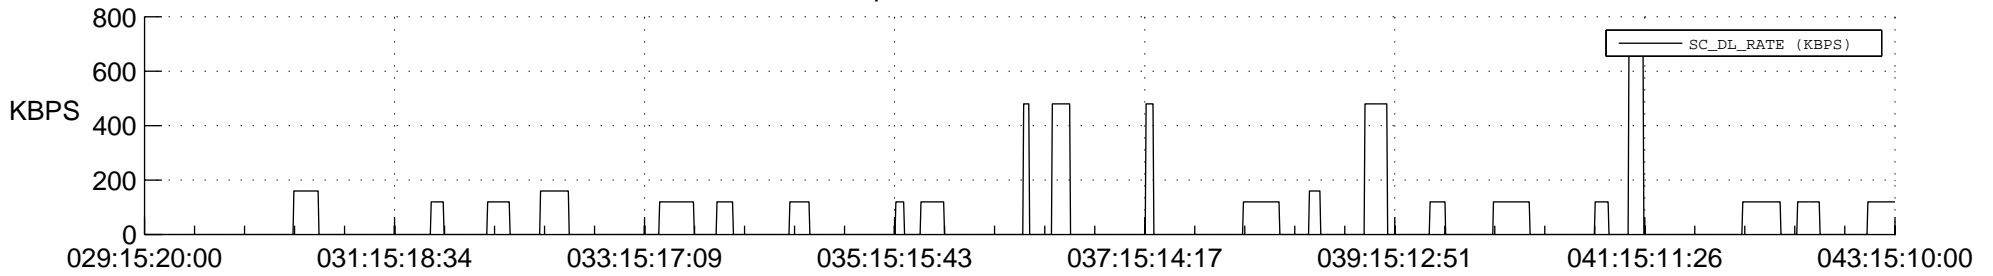

## Spacecraft\_DownLink\_Rate

Ground Time (2014:029:15:20:00.000 -2014:043:15:10:00.000)