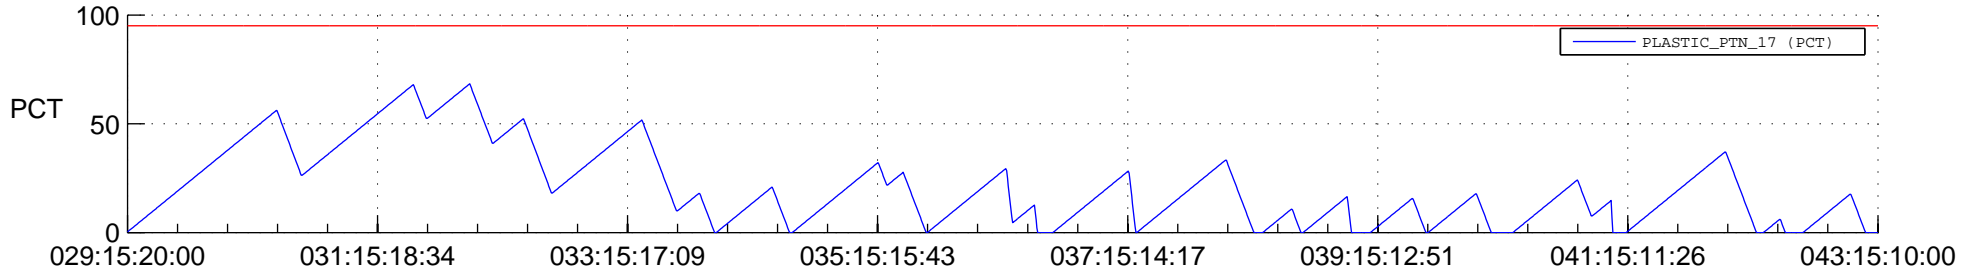

# STEREO BEHIND SSR PCT Full Prediction

## SWAVES\_Percent\_Full\_Prediction

## Spacecraft\_DownLink\_Rate

Ground Time (2014:029:15:20:00.000 -2014:043:15:10:00.000)