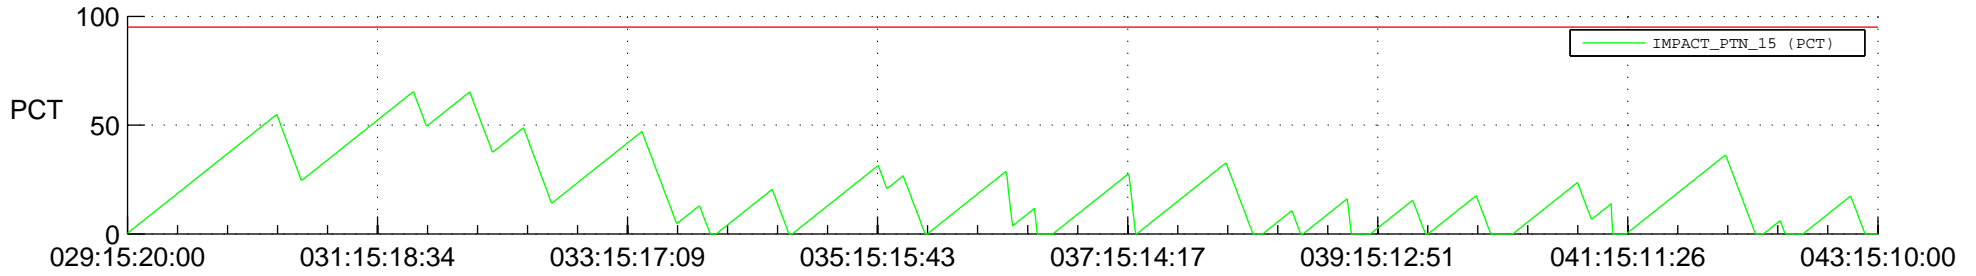

IMPACT_Percent_Full_Prediction