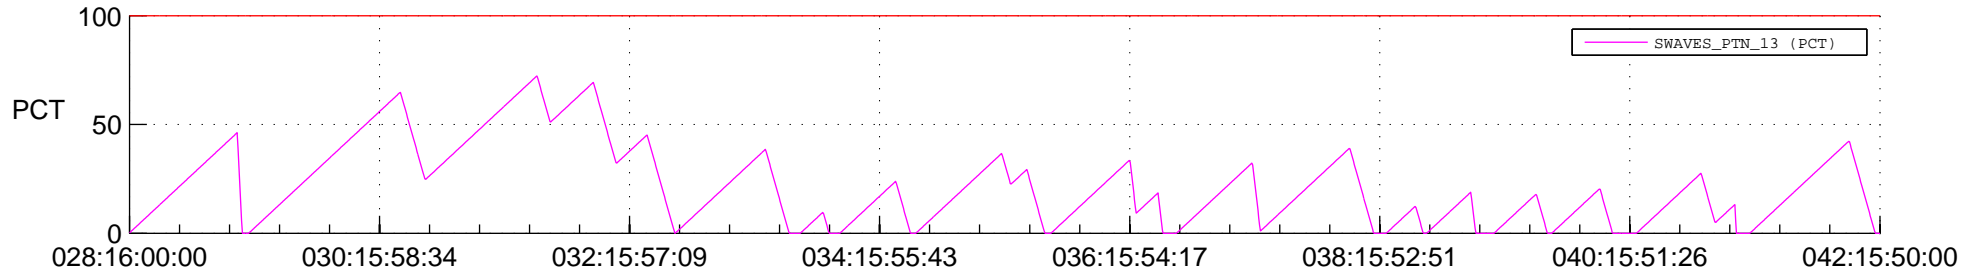

# STEREO BEHIND SSR PCT Full Prediction

## SWAVES\_Percent\_Full\_Prediction