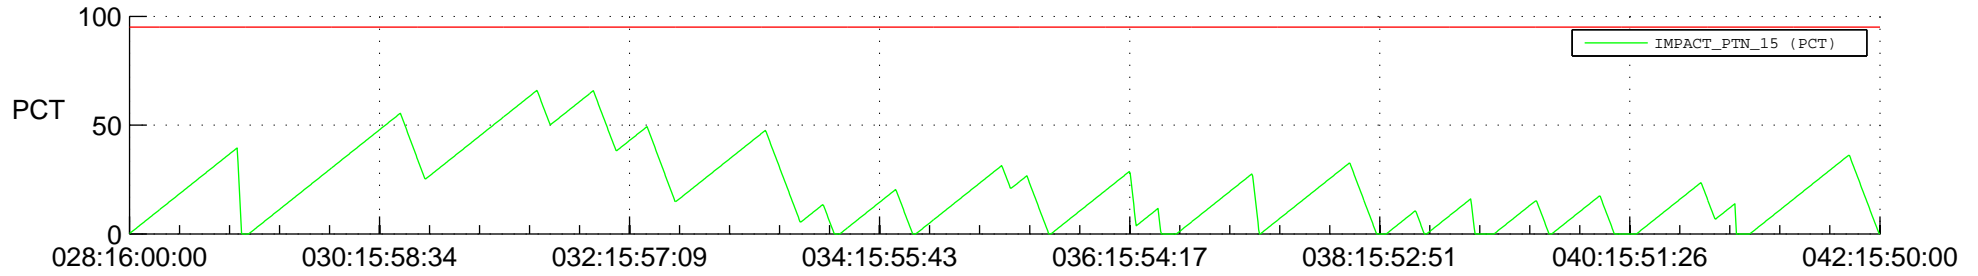

IMPACT_Percent_Full_Prediction