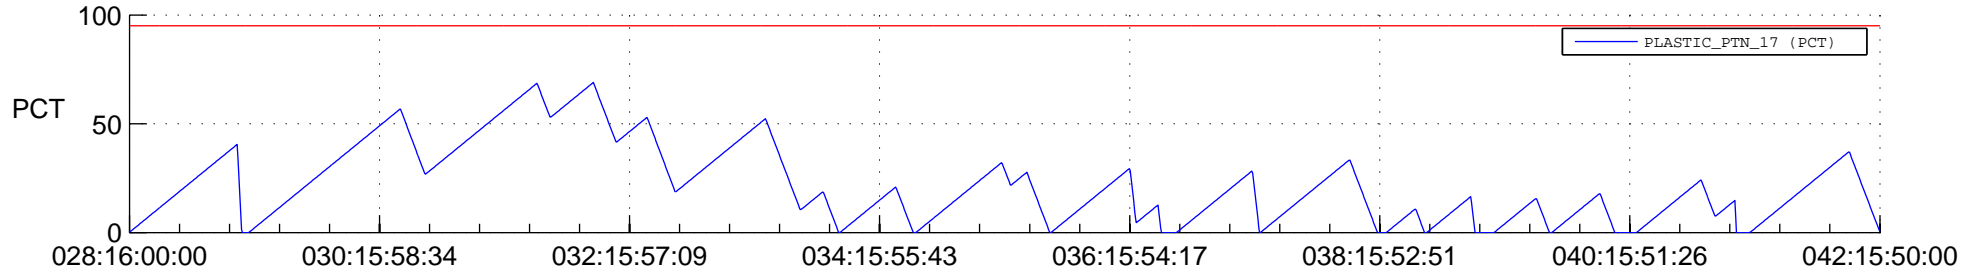

PLASTIC_Percent_Full_Prediction