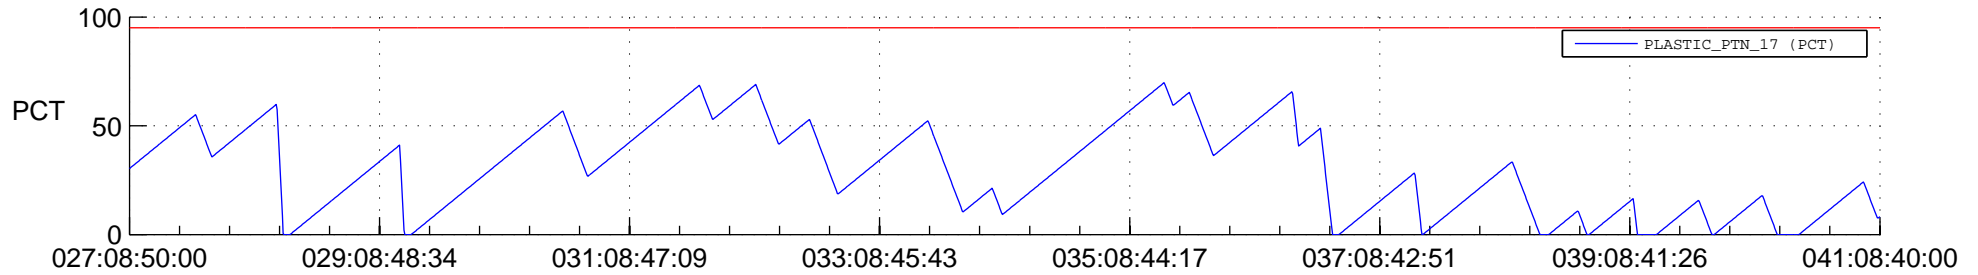

# STEREO BEHIND SSR PCT Full Prediction

## SWAVES\_Percent\_Full\_Prediction

## Spacecraft\_DownLink\_Rate

Ground Time (2014:027:08:50:00.000 -2014:041:08:40:00.000)