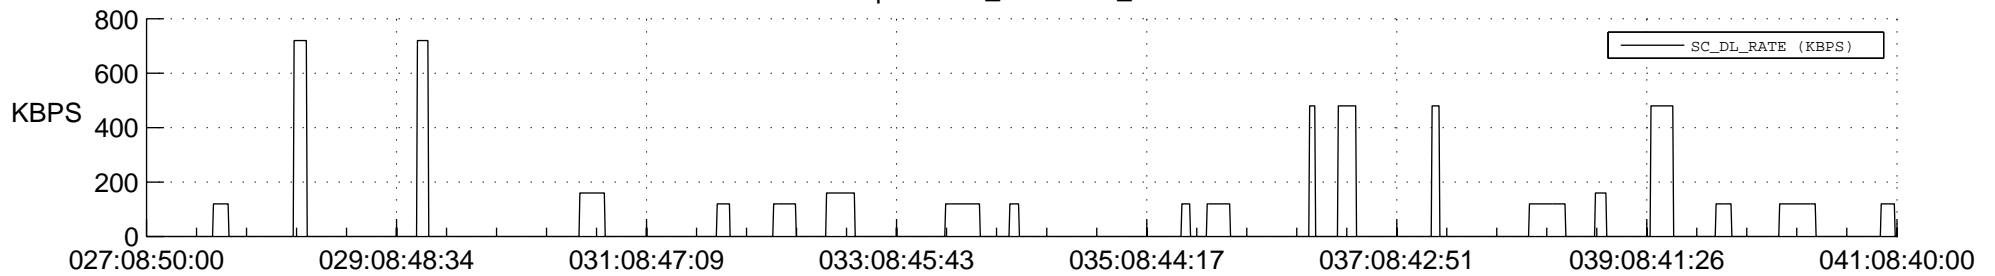

## Spacecraft\_DownLink\_Rate

Ground Time (2014:027:08:50:00.000 -2014:041:08:40:00.000)