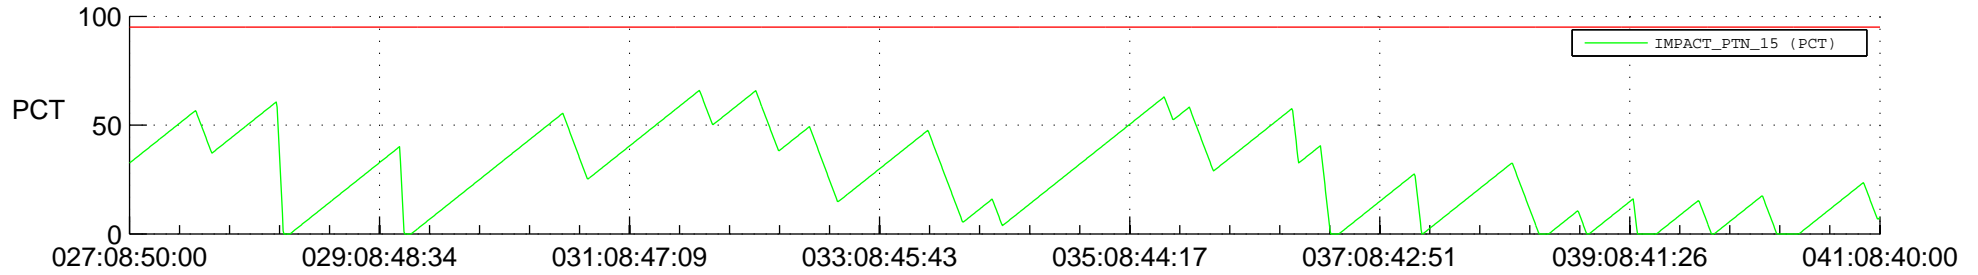

IMPACT_Percent_Full_Prediction