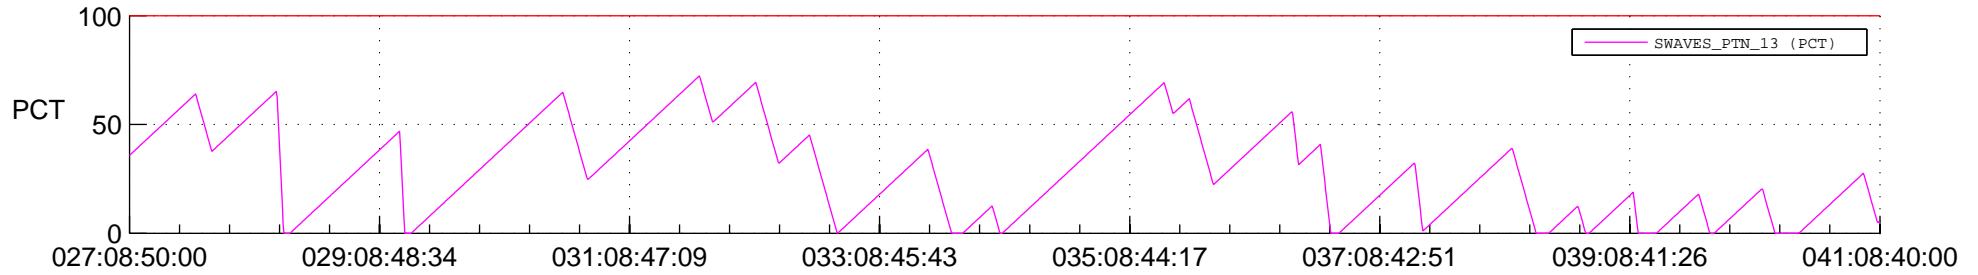

# STEREO BEHIND SSR PCT Full Prediction

## SWAVES\_Percent\_Full\_Prediction

## Spacecraft\_DownLink\_Rate

Ground Time (2014:027:08:50:00.000 -2014:041:08:40:00.000)