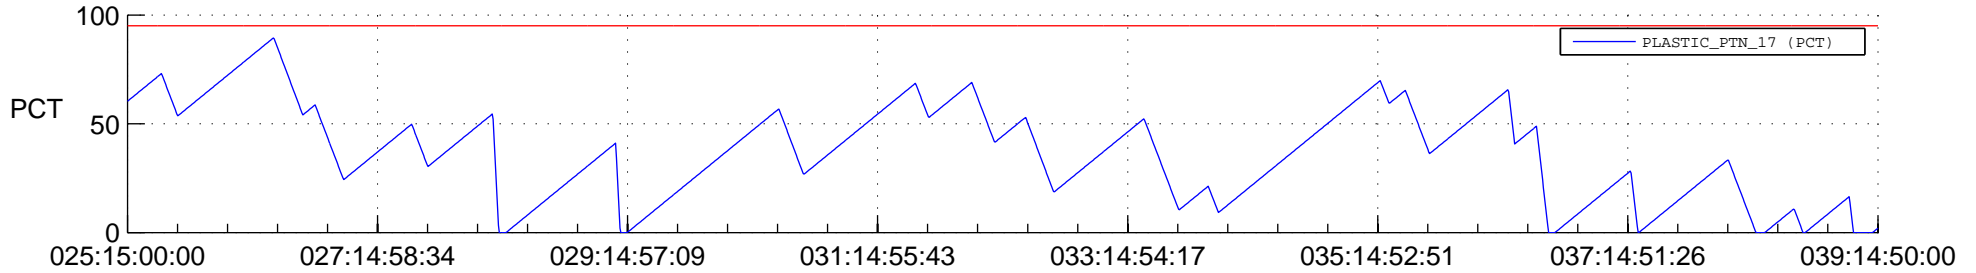

STEREO BEHIND SSR PCT Full Prediction

SWAVES_Percent_Full_Prediction

IMPACT_Percent_Full_Prediction

PLASTIC_Percent_Full_Prediction

Spacecraft_DownLink_Rate