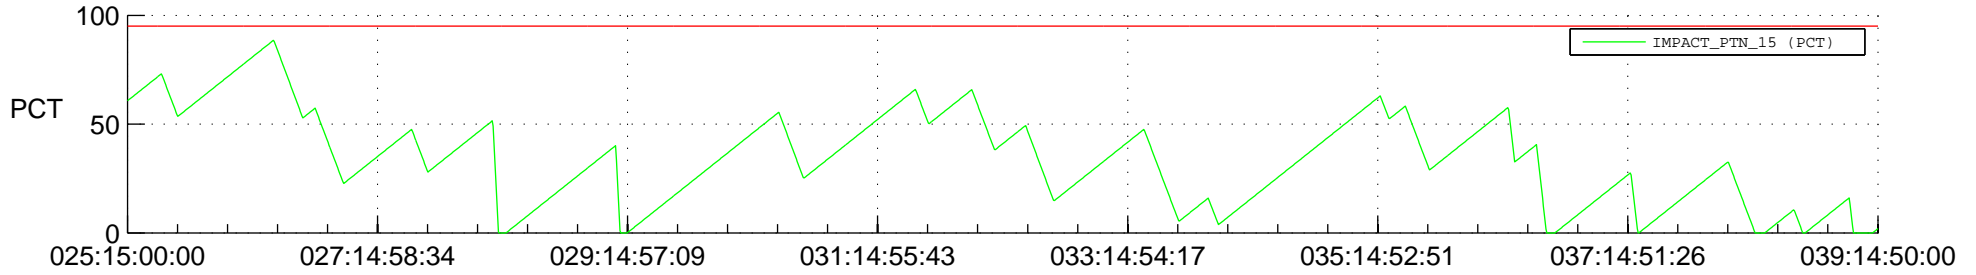

STEREO BEHIND SSR PCT Full Prediction

SWAVES_Percent_Full_Prediction

IMPACT_Percent_Full_Prediction

PLASTIC_Percent_Full_Prediction

Spacecraft_DownLink_Rate