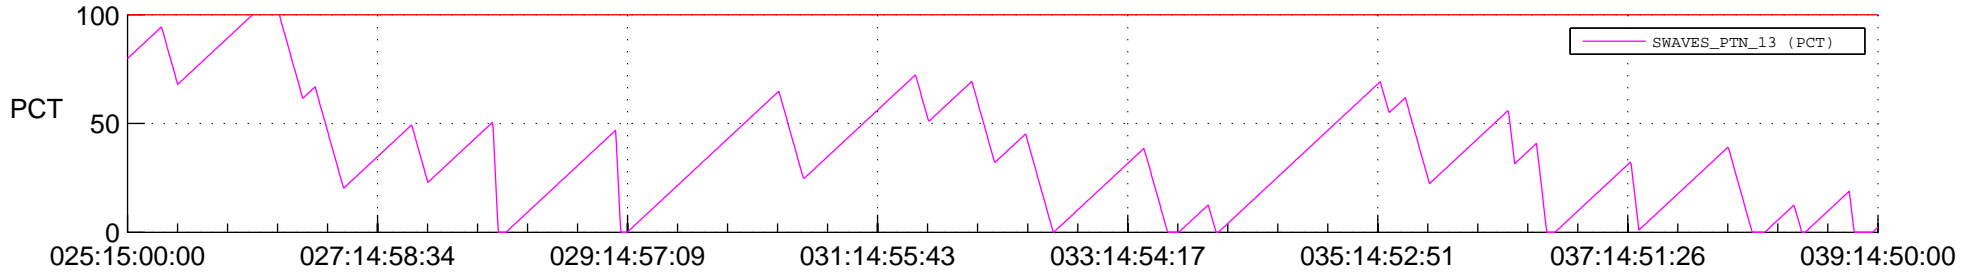

STEREO BEHIND SSR PCT Full Prediction

SWAVES_Percent_Full_Prediction

IMPACT_Percent_Full_Prediction

PLASTIC_Percent_Full_Prediction

Spacecraft_DownLink_Rate