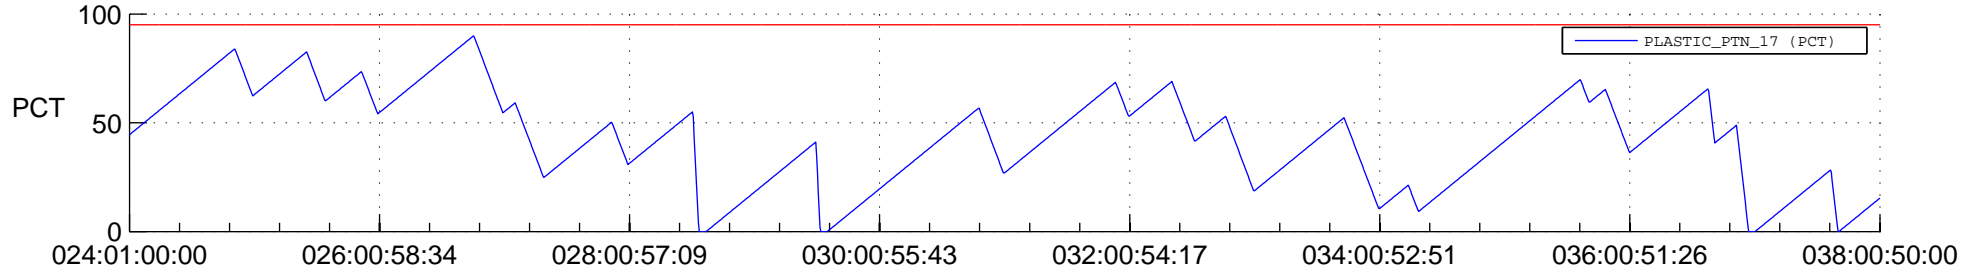

STEREO BEHIND SSR PCT Full Prediction

SWAVES_Percent_Full_Prediction

IMPACT_Percent_Full_Prediction

PLASTIC_Percent_Full_Prediction

Spacecraft_DownLink_Rate

Ground Time (2014:024:01:00:00.000 -2014:038:00:50:00.000)