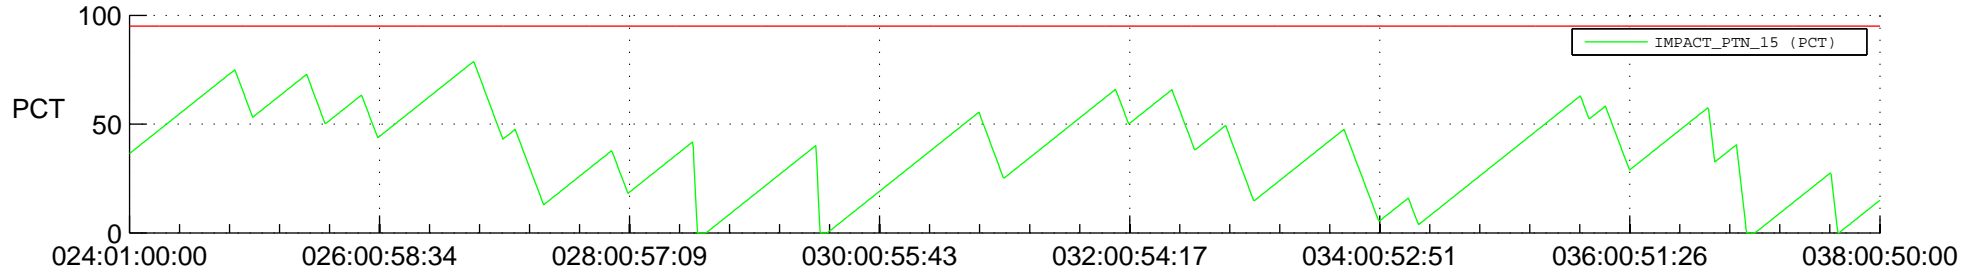

STEREO BEHIND SSR PCT Full Prediction

SWAVES_Percent_Full_Prediction

IMPACT_Percent_Full_Prediction

PLASTIC_Percent_Full_Prediction

Spacecraft_DownLink_Rate

Ground Time (2014:024:01:00:00.000 -2014:038:00:50:00.000)