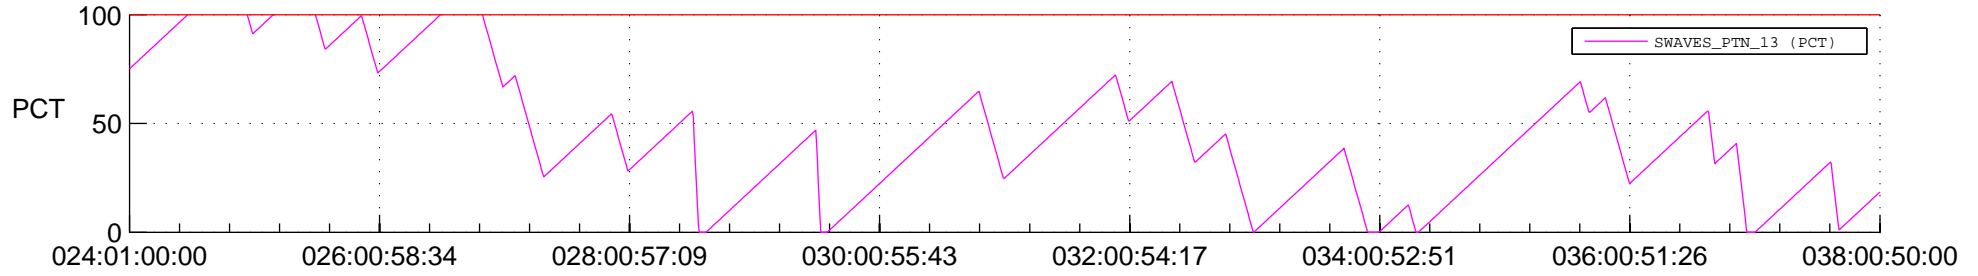

STEREO BEHIND SSR PCT Full Prediction

SWAVES_Percent_Full_Prediction

IMPACT_Percent_Full_Prediction

PLASTIC_Percent_Full_Prediction

Spacecraft_DownLink_Rate

Ground Time (2014:024:01:00:00.000 -2014:038:00:50:00.000)