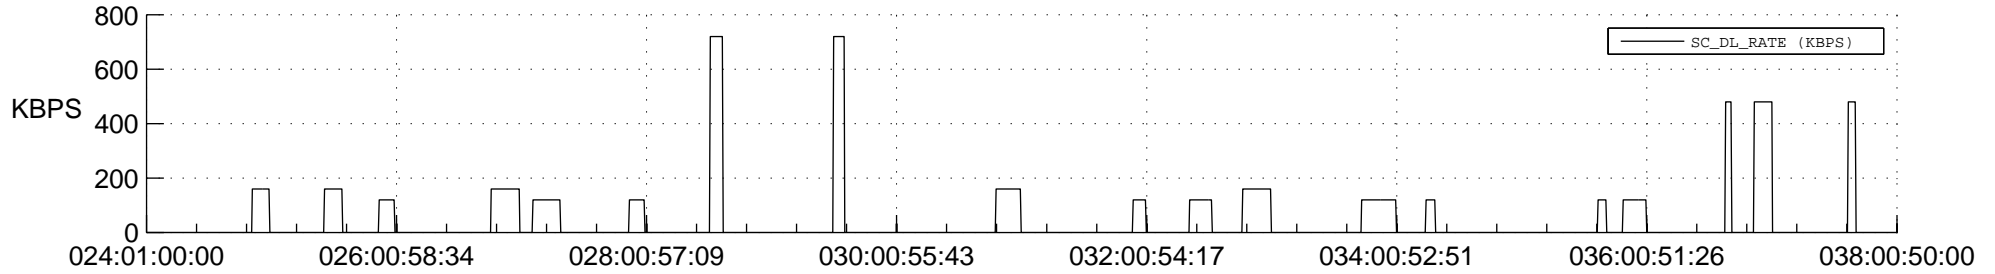

STEREO BEHIND SSR PCT Full Prediction

SWAVES_Percent_Full_Prediction

IMPACT_Percent_Full_Prediction

PLASTIC_Percent_Full_Prediction

Spacecraft_DownLink_Rate

Ground Time (2014:024:01:00:00.000 -2014:038:00:50:00.000)