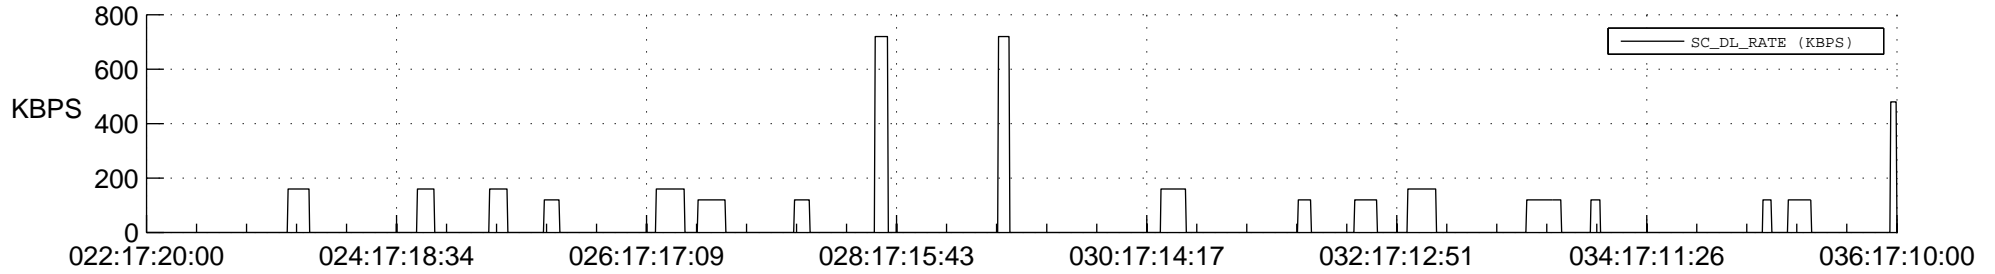

STEREO BEHIND SSR PCT Full Prediction

SWAVES_Percent_Full_Prediction

IMPACT_Percent_Full_Prediction

PLASTIC_Percent_Full_Prediction

Spacecraft_DownLink_Rate

Ground Time (2014:022:17:20:00.000 -2014:036:17:10:00.000)