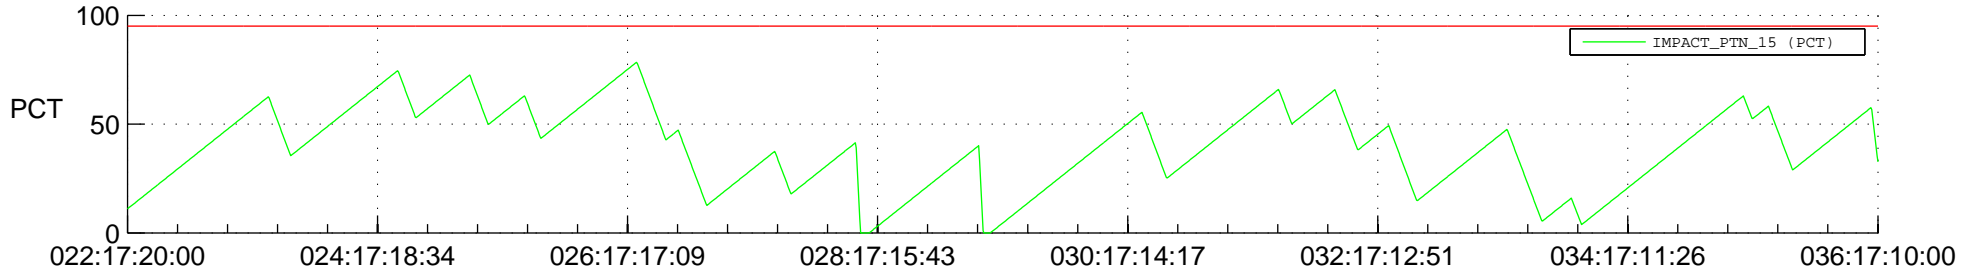

STEREO BEHIND SSR PCT Full Prediction

SWAVES_Percent_Full_Prediction

IMPACT_Percent_Full_Prediction

PLASTIC_Percent_Full_Prediction

Spacecraft_DownLink_Rate

Ground Time (2014:022:17:20:00.000 -2014:036:17:10:00.000)