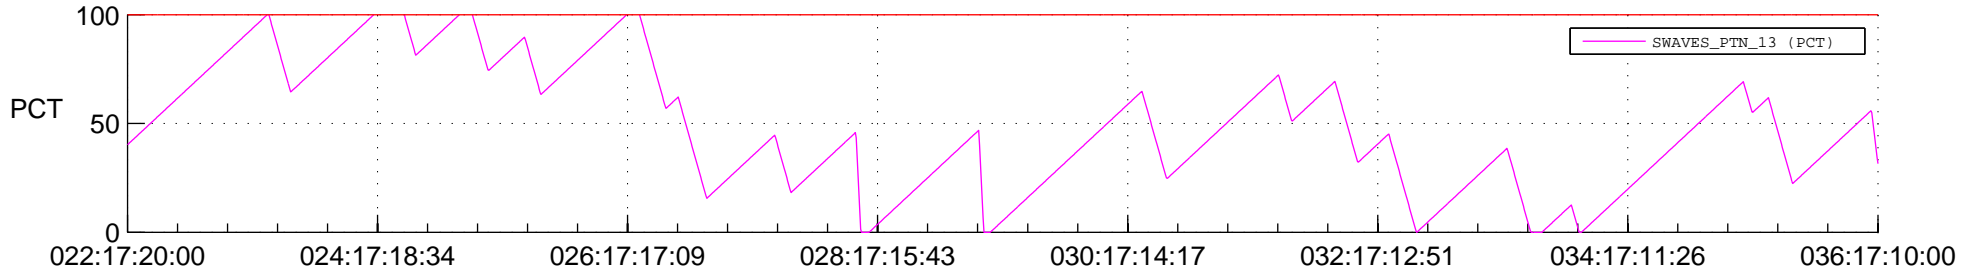

STEREO BEHIND SSR PCT Full Prediction

SWAVES_Percent_Full_Prediction

IMPACT_Percent_Full_Prediction

PLASTIC_Percent_Full_Prediction

Spacecraft_DownLink_Rate

Ground Time (2014:022:17:20:00.000 -2014:036:17:10:00.000)