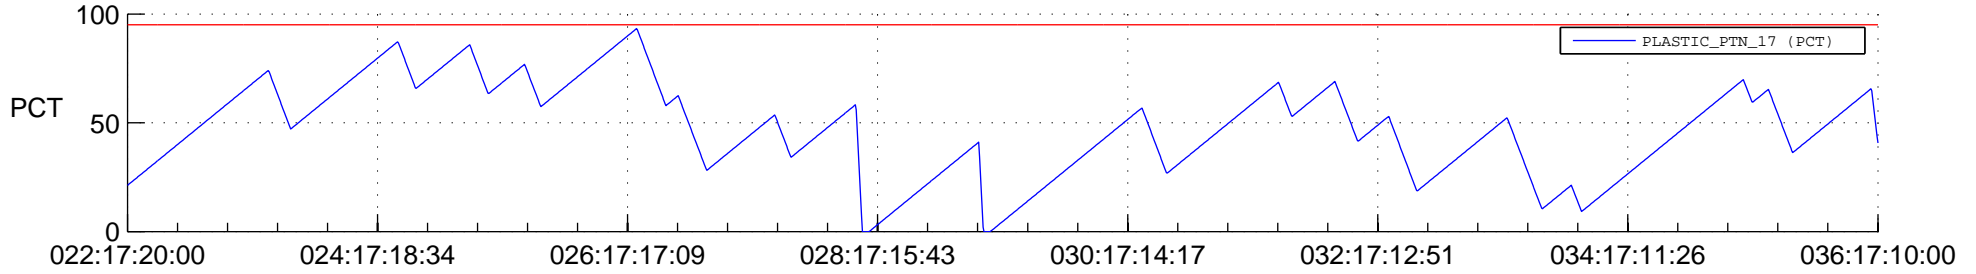

STEREO BEHIND SSR PCT Full Prediction

SWAVES_Percent_Full_Prediction

IMPACT_Percent_Full_Prediction

PLASTIC_Percent_Full_Prediction

Spacecraft_DownLink_Rate

Ground Time (2014:022:17:20:00.000 -2014:036:17:10:00.000)