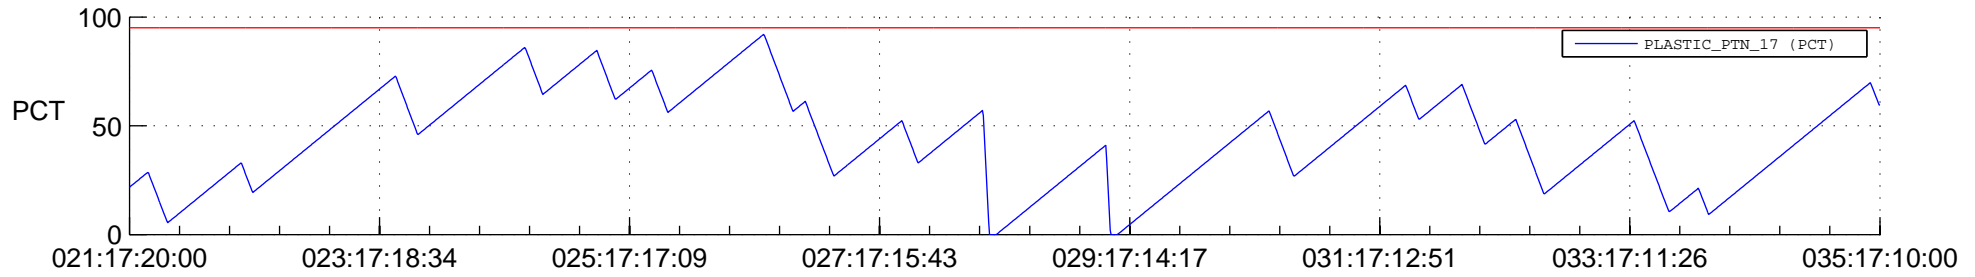

PLASTIC_Percent_Full_Prediction