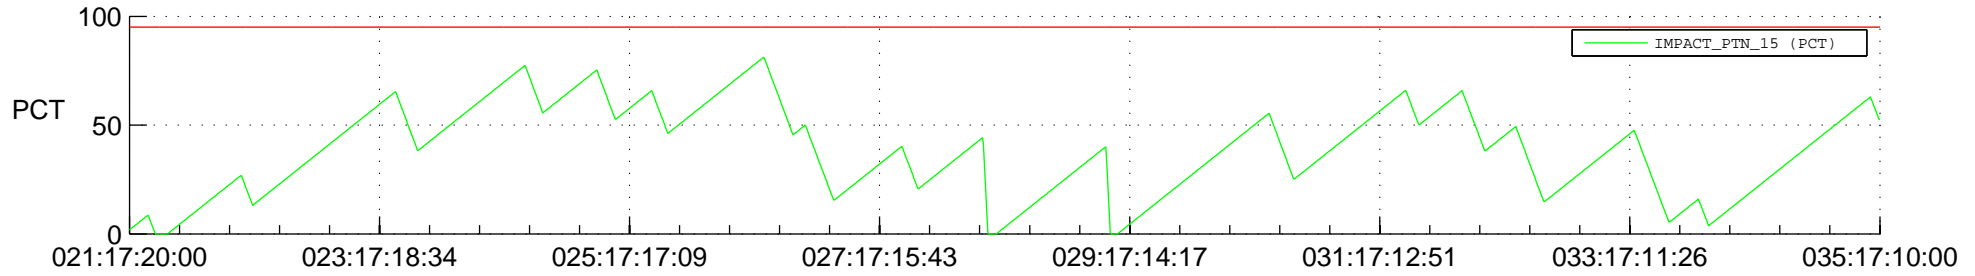

IMPACT_Percent_Full_Prediction