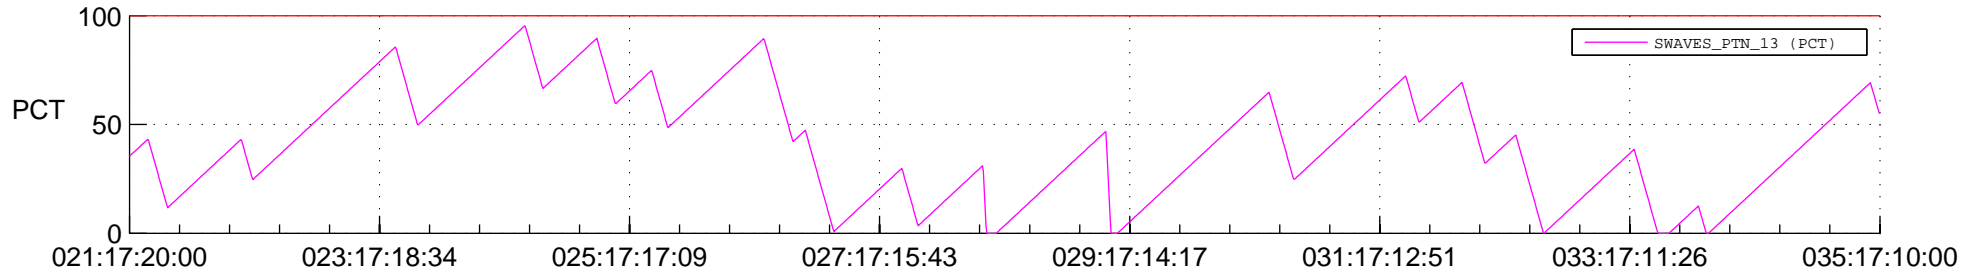

# STEREO BEHIND SSR PCT Full Prediction

## SWAVES\_Percent\_Full\_Prediction