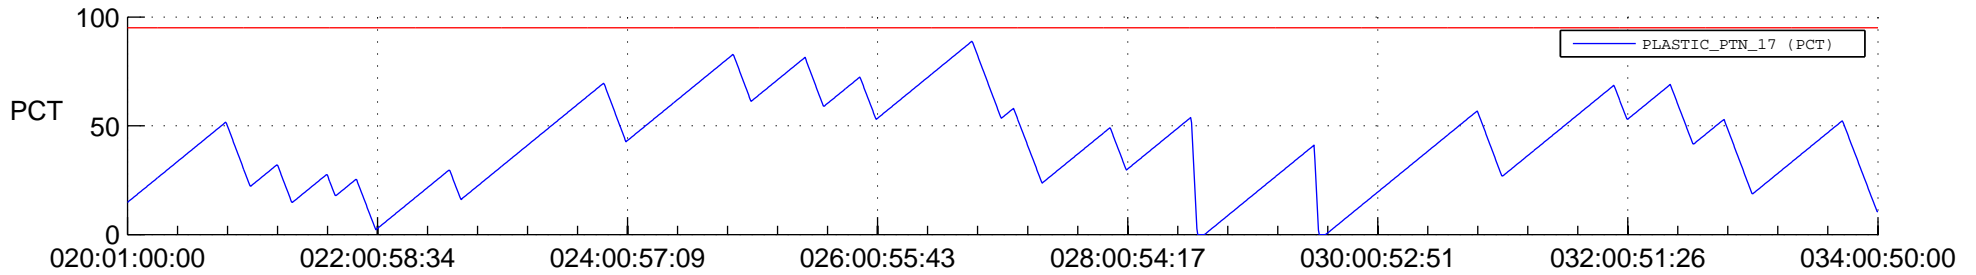

# STEREO BEHIND SSR PCT Full Prediction

## SWAVES\_Percent\_Full\_Prediction

## Spacecraft\_DownLink\_Rate

Ground Time (2014:020:01:00:00.000 -2014:034:00:50:00.000)