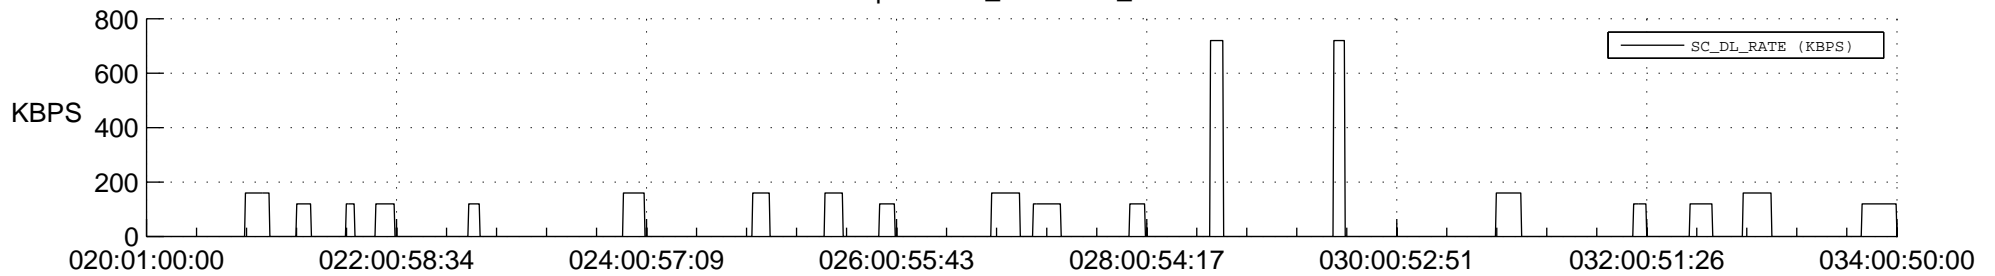

## Spacecraft\_DownLink\_Rate

Ground Time (2014:020:01:00:00.000 -2014:034:00:50:00.000)