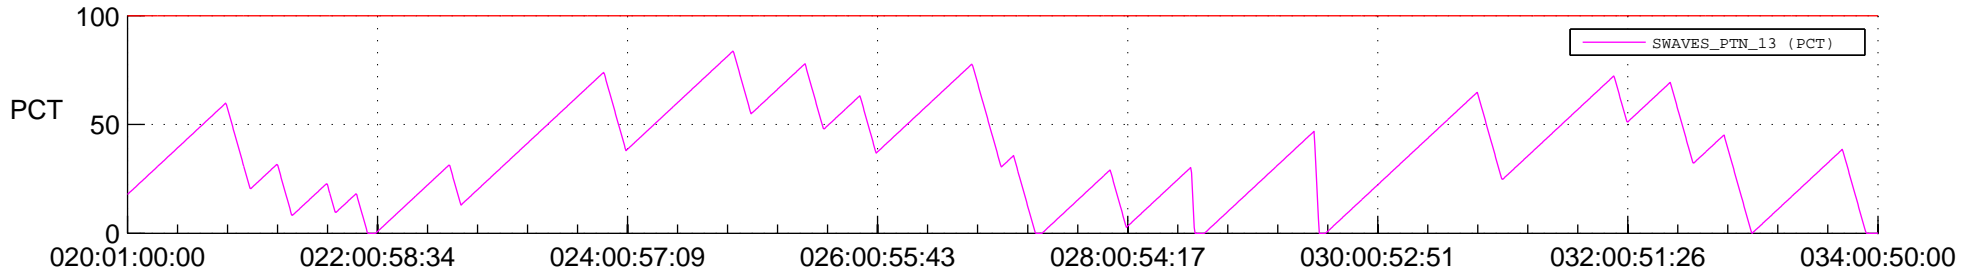

# STEREO BEHIND SSR PCT Full Prediction

## SWAVES\_Percent\_Full\_Prediction

## Spacecraft\_DownLink\_Rate

Ground Time (2014:020:01:00:00.000 -2014:034:00:50:00.000)