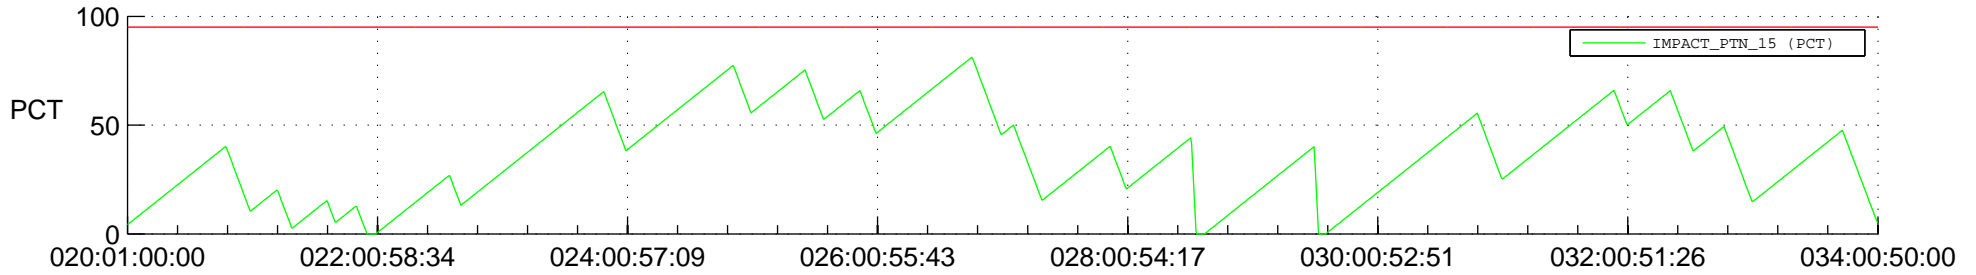

IMPACT_Percent_Full_Prediction