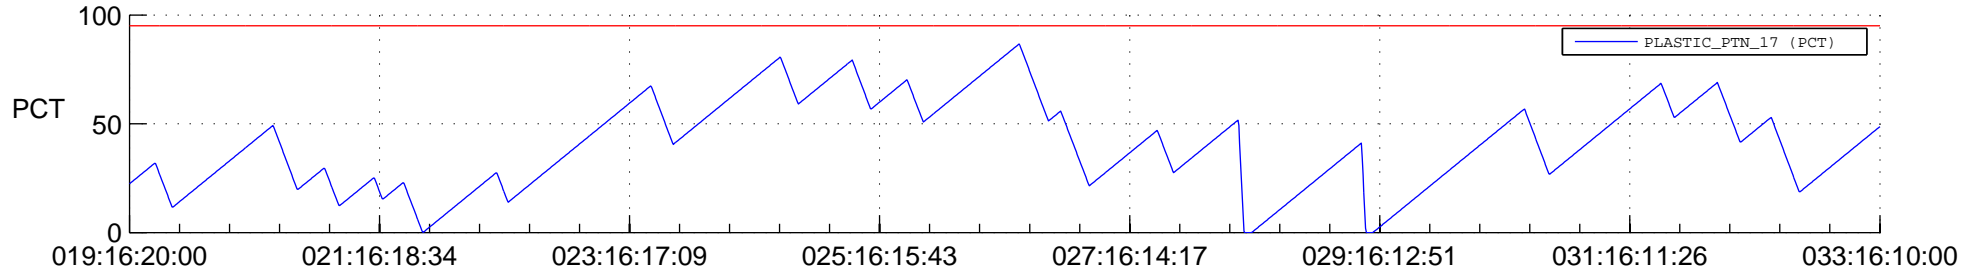

PLASTIC_Percent_Full_Prediction