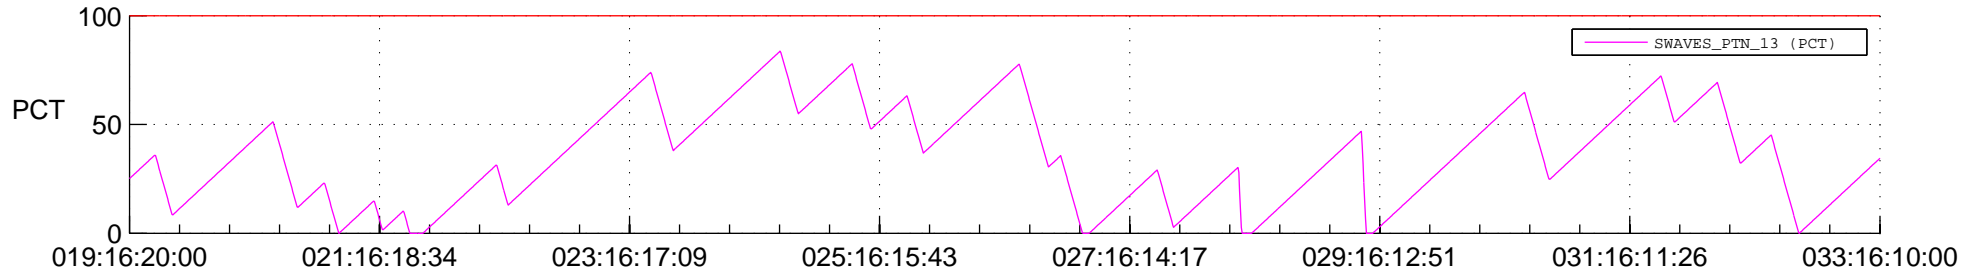

# STEREO BEHIND SSR PCT Full Prediction

## SWAVES\_Percent\_Full\_Prediction