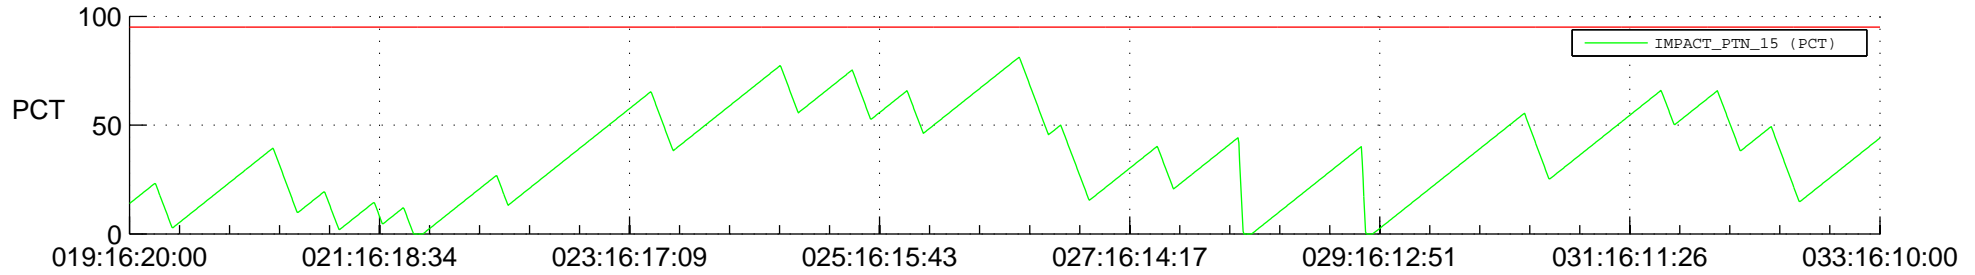

IMPACT_Percent_Full_Prediction