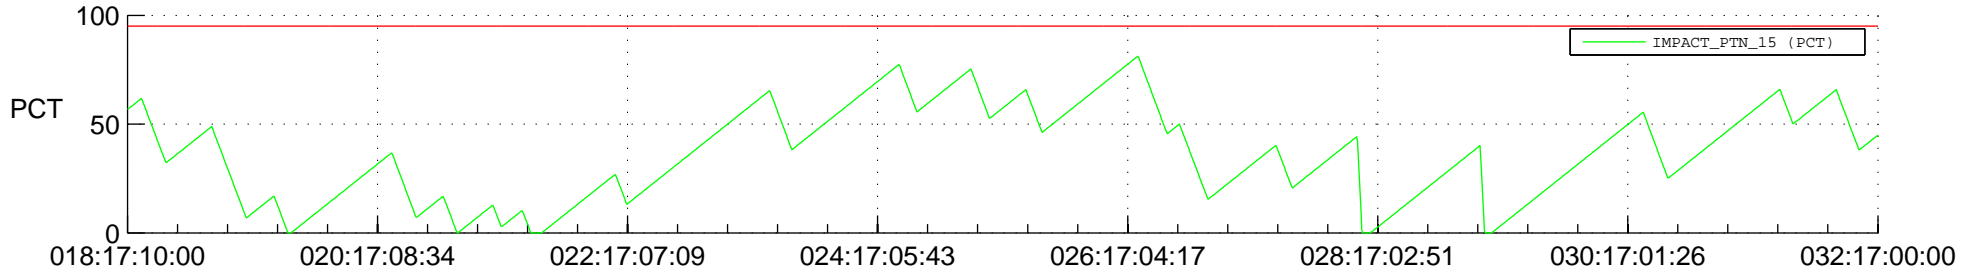

STEREO BEHIND SSR PCT Full Prediction

SWAVES_Percent_Full_Prediction

IMPACT_Percent_Full_Prediction

PLASTIC_Percent_Full_Prediction

Spacecraft_DownLink_Rate

Ground Time (2014:018:17:10:00.000 -2014:032:17:00:00.000)