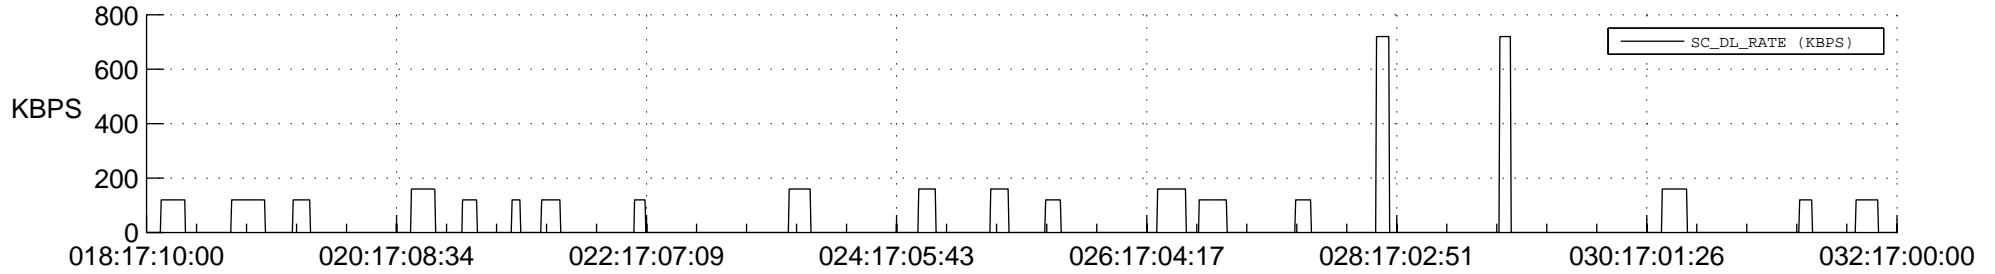

STEREO BEHIND SSR PCT Full Prediction

SWAVES_Percent_Full_Prediction

IMPACT_Percent_Full_Prediction

PLASTIC_Percent_Full_Prediction

Spacecraft_DownLink_Rate

Ground Time (2014:018:17:10:00.000 -2014:032:17:00:00.000)