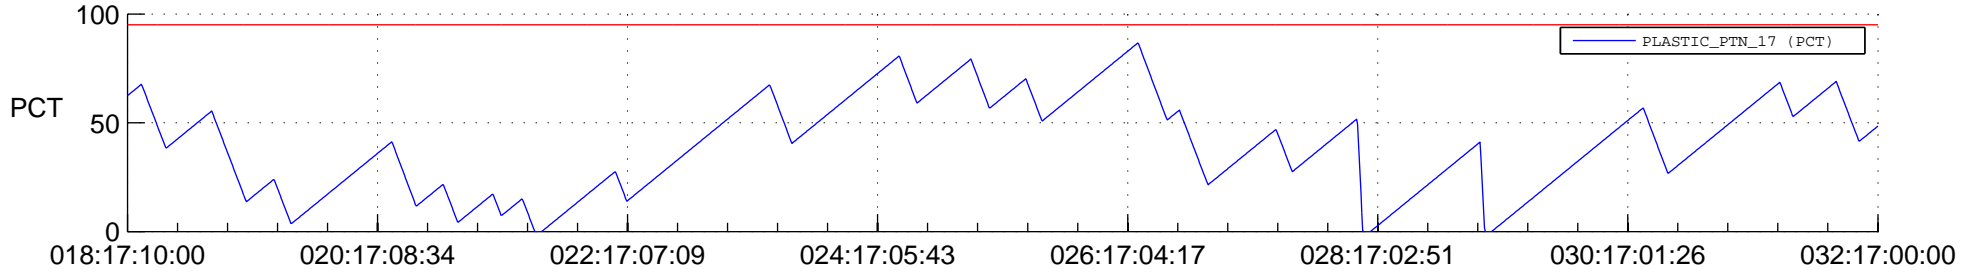

STEREO BEHIND SSR PCT Full Prediction

SWAVES_Percent_Full_Prediction

IMPACT_Percent_Full_Prediction

PLASTIC_Percent_Full_Prediction

Spacecraft_DownLink_Rate

Ground Time (2014:018:17:10:00.000 -2014:032:17:00:00.000)