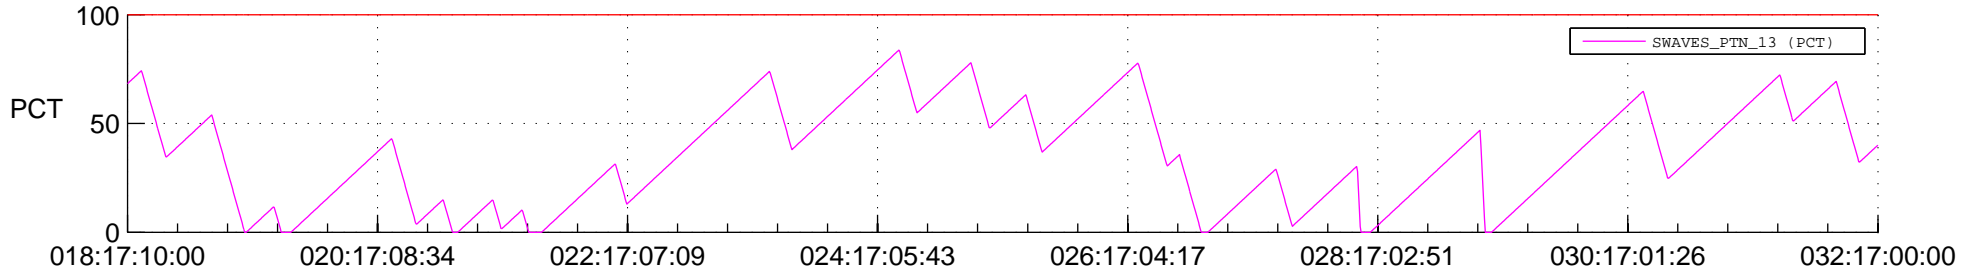

STEREO BEHIND SSR PCT Full Prediction

SWAVES_Percent_Full_Prediction

IMPACT_Percent_Full_Prediction

PLASTIC_Percent_Full_Prediction

Spacecraft_DownLink_Rate

Ground Time (2014:018:17:10:00.000 -2014:032:17:00:00.000)