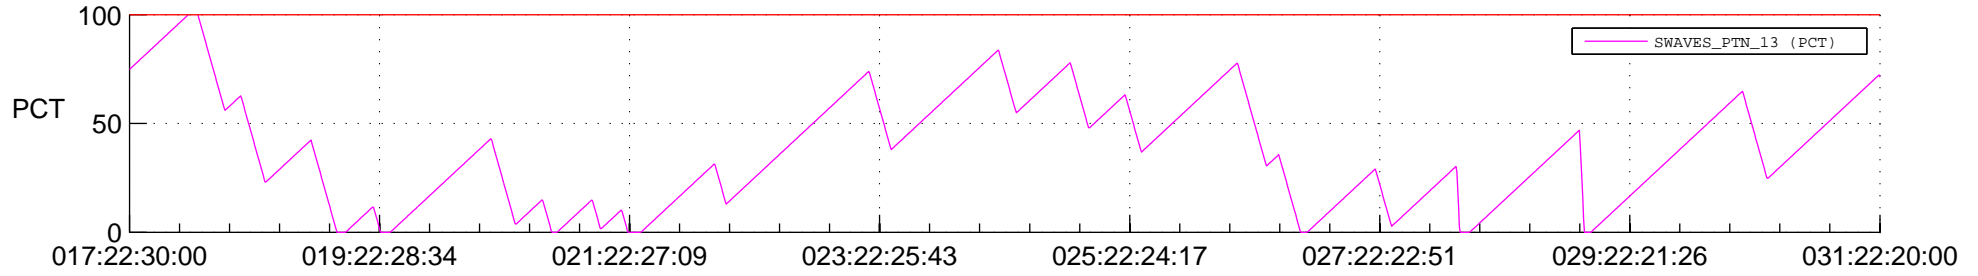

STEREO BEHIND SSR PCT Full Prediction

SWAVES_Percent_Full_Prediction

IMPACT_Percent_Full_Prediction

PLASTIC_Percent_Full_Prediction

Spacecraft_DownLink_Rate