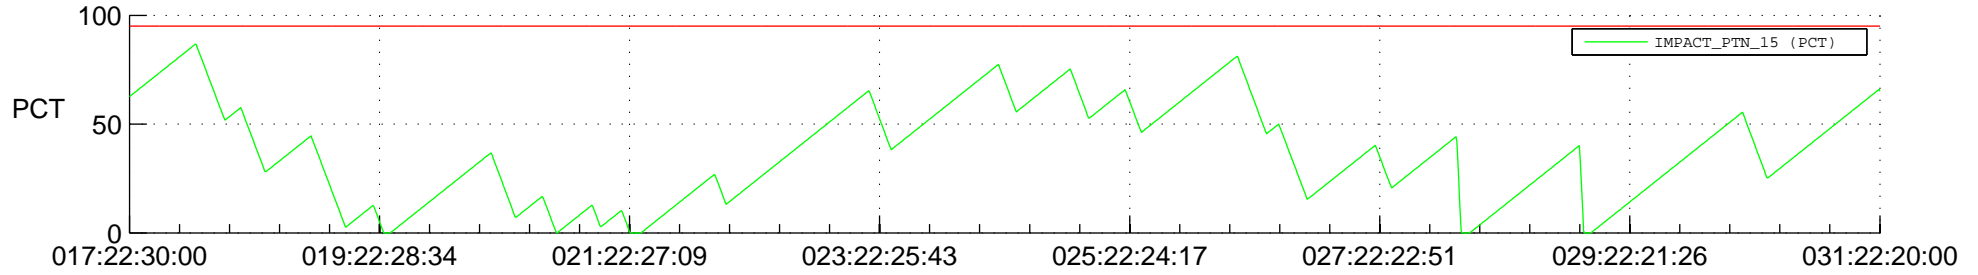

STEREO BEHIND SSR PCT Full Prediction

SWAVES_Percent_Full_Prediction

IMPACT_Percent_Full_Prediction

PLASTIC_Percent_Full_Prediction

Spacecraft_DownLink_Rate