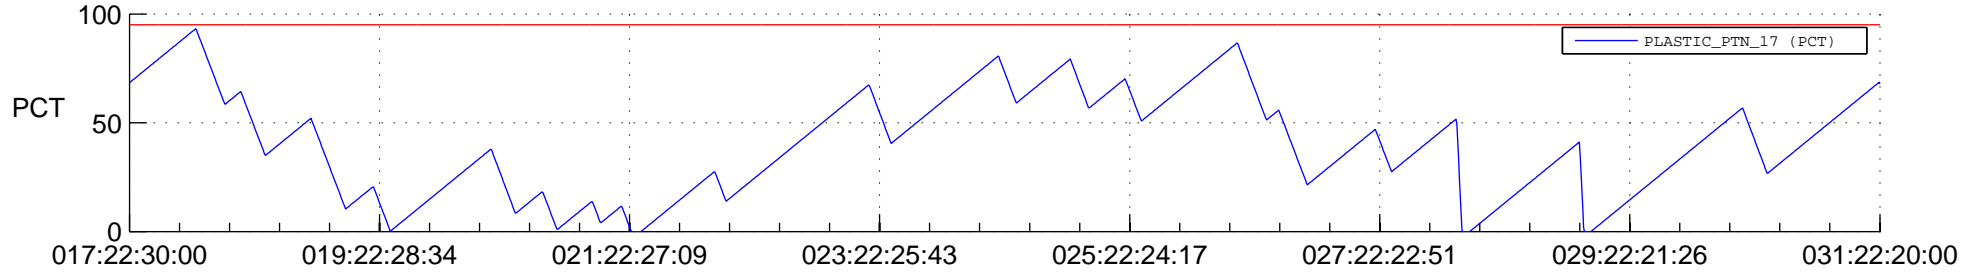

STEREO BEHIND SSR PCT Full Prediction

SWAVES_Percent_Full_Prediction

IMPACT_Percent_Full_Prediction

PLASTIC_Percent_Full_Prediction

Spacecraft_DownLink_Rate