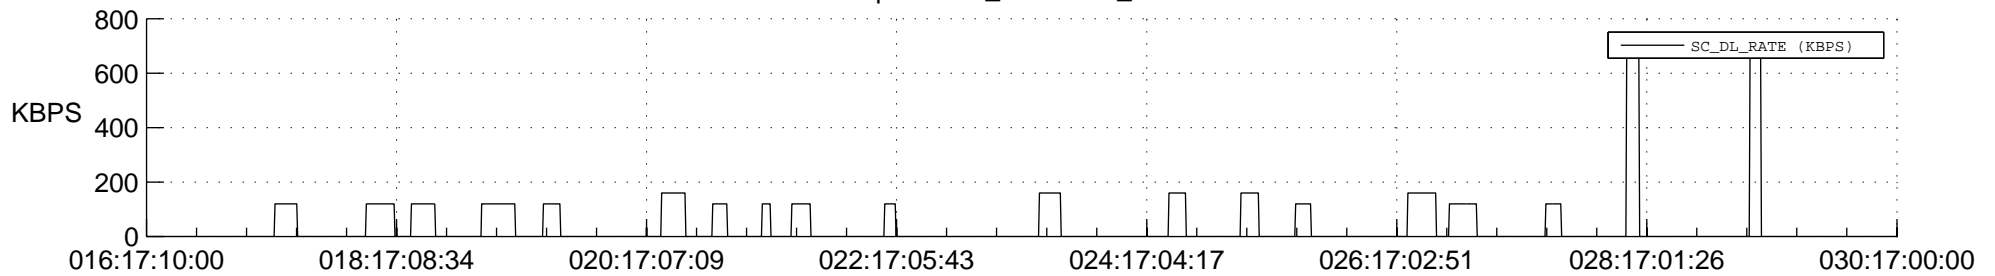

STEREO BEHIND SSR PCT Full Prediction

SWAVES_Percent_Full_Prediction

IMPACT_Percent_Full_Prediction

PLASTIC_Percent_Full_Prediction

Spacecraft_DownLink_Rate

Ground Time (2014:016:17:10:00.000 -2014:030:17:00:00.000)