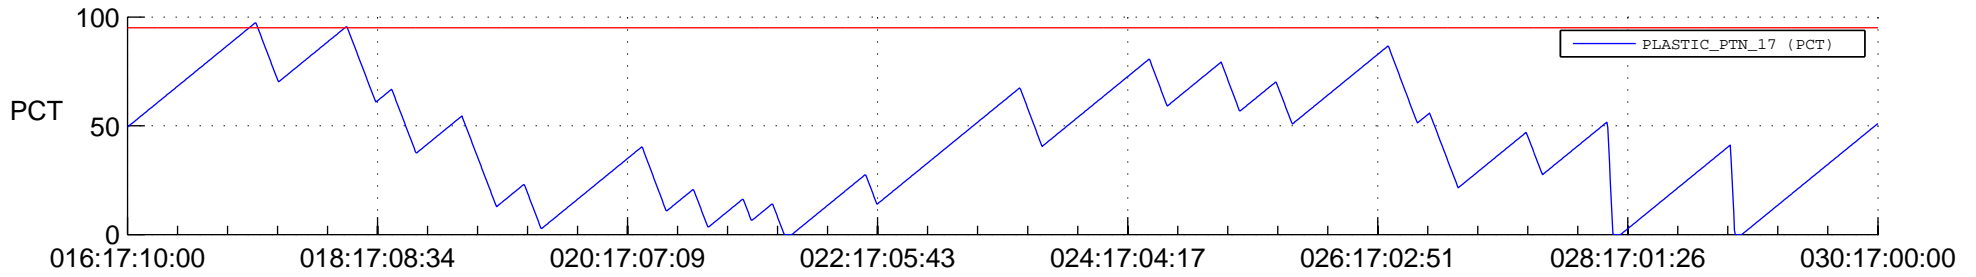

STEREO BEHIND SSR PCT Full Prediction

SWAVES_Percent_Full_Prediction

IMPACT_Percent_Full_Prediction

PLASTIC_Percent_Full_Prediction

Spacecraft_DownLink_Rate

Ground Time (2014:016:17:10:00.000 -2014:030:17:00:00.000)