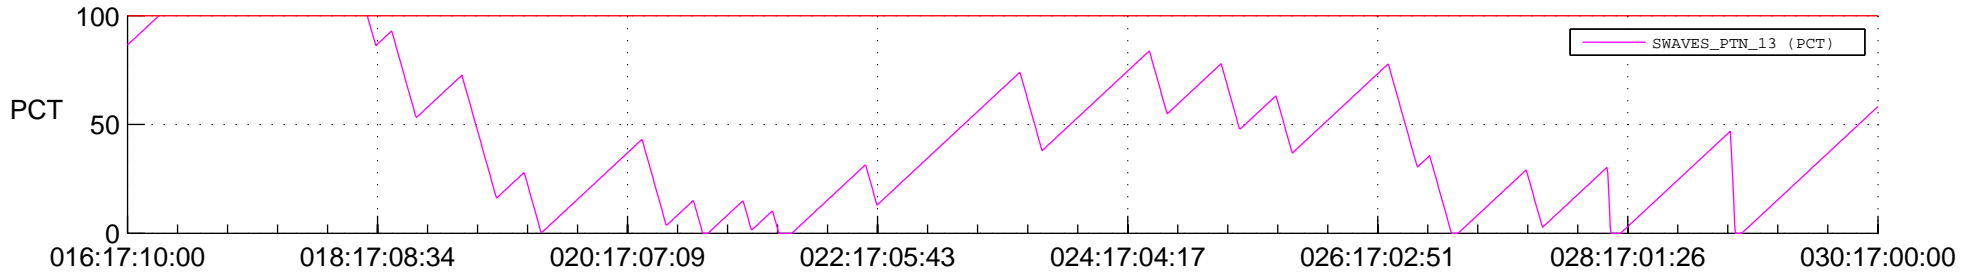

STEREO BEHIND SSR PCT Full Prediction

SWAVES_Percent_Full_Prediction

IMPACT_Percent_Full_Prediction

PLASTIC_Percent_Full_Prediction

Spacecraft_DownLink_Rate

Ground Time (2014:016:17:10:00.000 -2014:030:17:00:00.000)