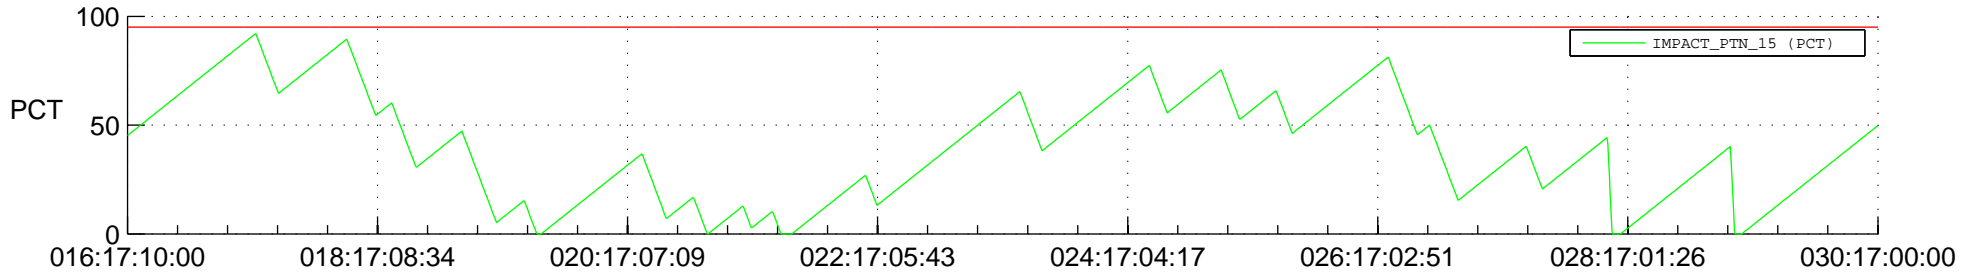

STEREO BEHIND SSR PCT Full Prediction

SWAVES_Percent_Full_Prediction

IMPACT_Percent_Full_Prediction

PLASTIC_Percent_Full_Prediction

Spacecraft_DownLink_Rate

Ground Time (2014:016:17:10:00.000 -2014:030:17:00:00.000)