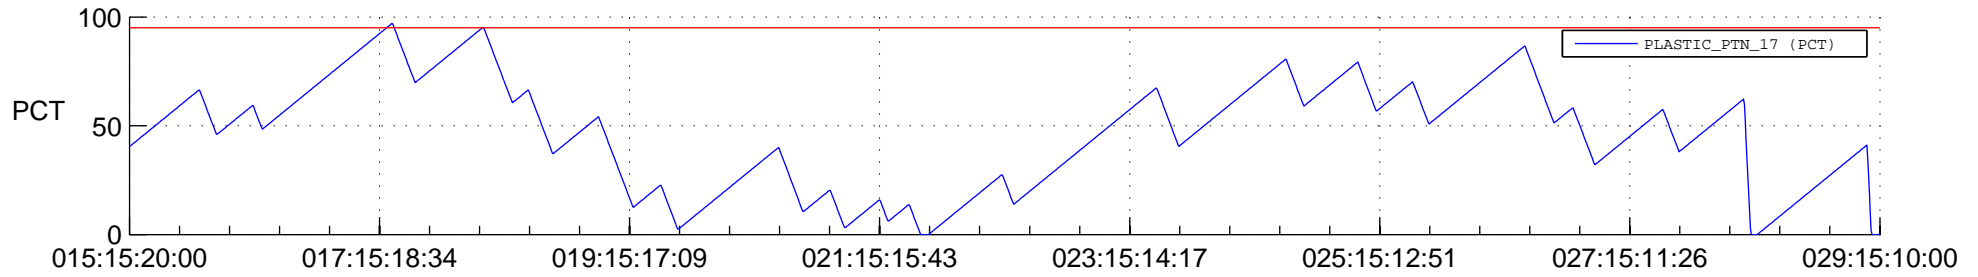

# STEREO BEHIND SSR PCT Full Prediction

## SWAVES\_Percent\_Full\_Prediction

## Spacecraft\_DownLink\_Rate

Ground Time (2014:015:15:20:00.000 -2014:029:15:10:00.000)