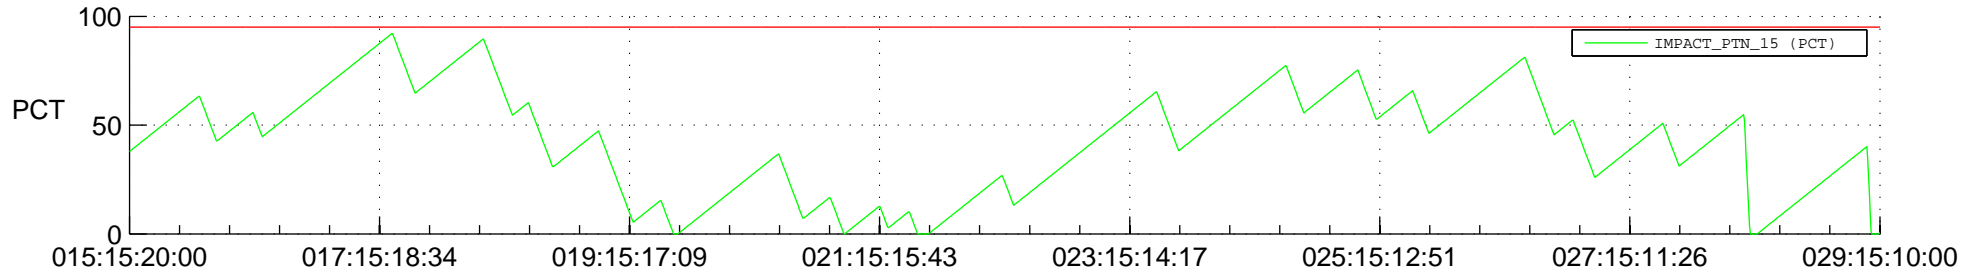

IMPACT_Percent_Full_Prediction