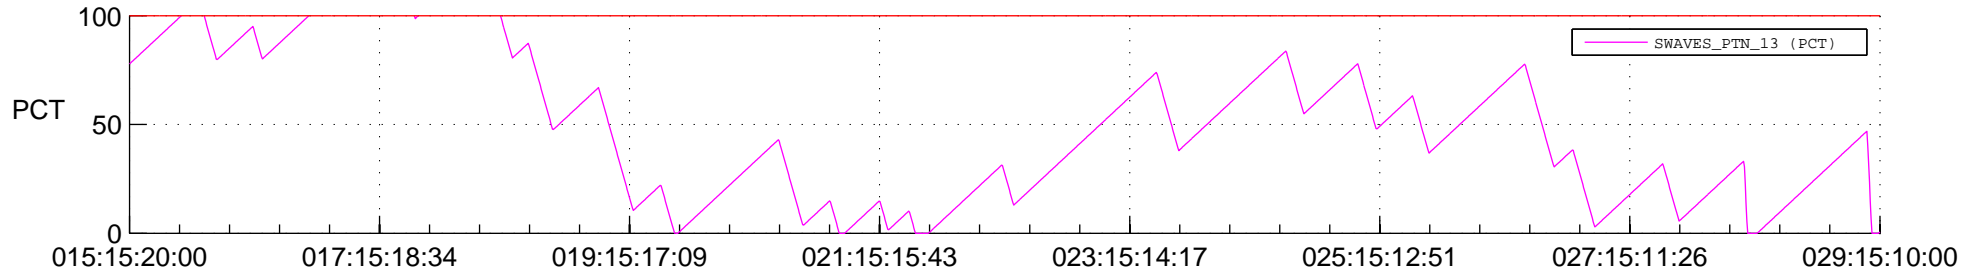

# STEREO BEHIND SSR PCT Full Prediction

## SWAVES\_Percent\_Full\_Prediction

## Spacecraft\_DownLink\_Rate

Ground Time (2014:015:15:20:00.000 -2014:029:15:10:00.000)