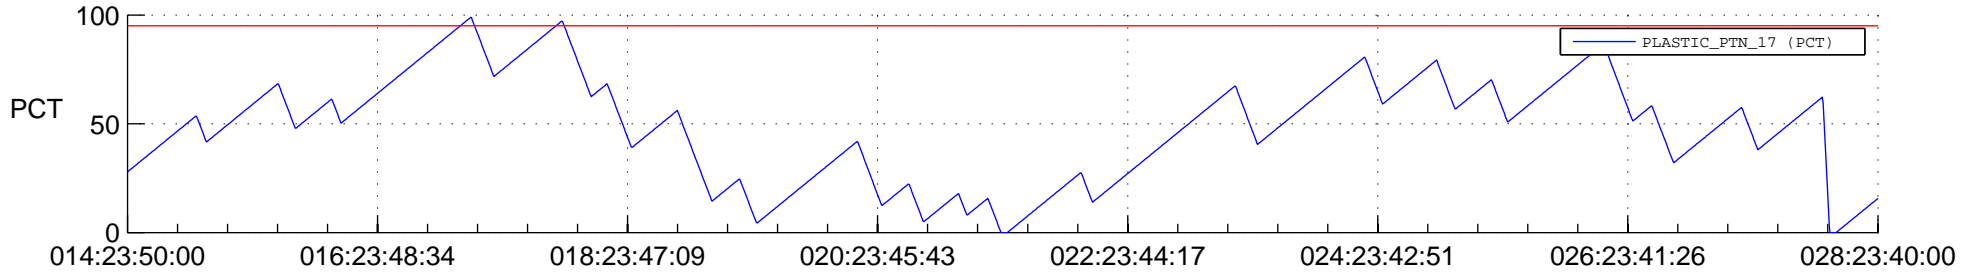

STEREO BEHIND SSR PCT Full Prediction

SWAVES_Percent_Full_Prediction

IMPACT_Percent_Full_Prediction

PLASTIC_Percent_Full_Prediction

Spacecraft_DownLink_Rate