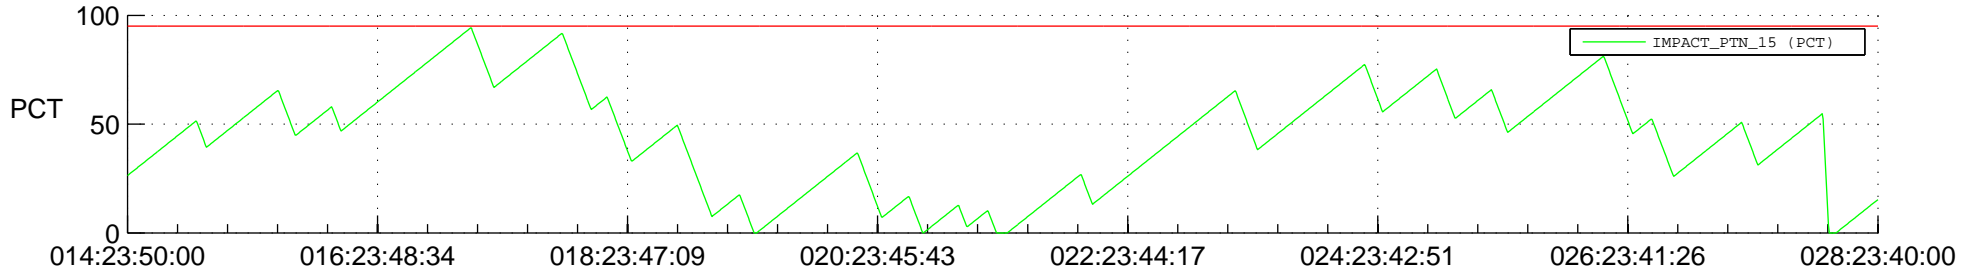

STEREO BEHIND SSR PCT Full Prediction

SWAVES_Percent_Full_Prediction

IMPACT_Percent_Full_Prediction

PLASTIC_Percent_Full_Prediction

Spacecraft_DownLink_Rate