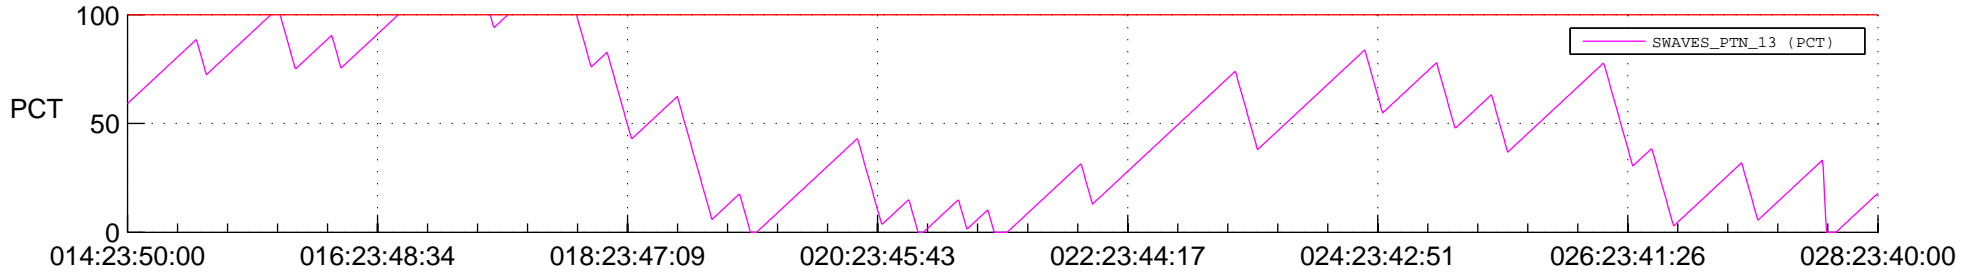

STEREO BEHIND SSR PCT Full Prediction

SWAVES_Percent_Full_Prediction

IMPACT_Percent_Full_Prediction

PLASTIC_Percent_Full_Prediction

Spacecraft_DownLink_Rate