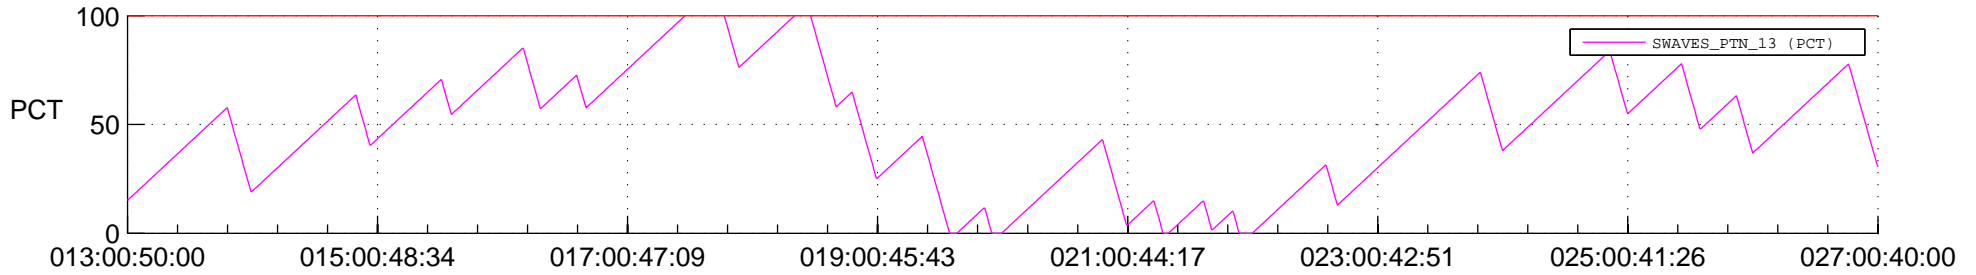

STEREO BEHIND SSR PCT Full Prediction

SWAVES_Percent_Full_Prediction

IMPACT_Percent_Full_Prediction

PLASTIC_Percent_Full_Prediction

Spacecraft_DownLink_Rate

Ground Time (2014:013:00:50:00.000 -2014:027:00:40:00.000)