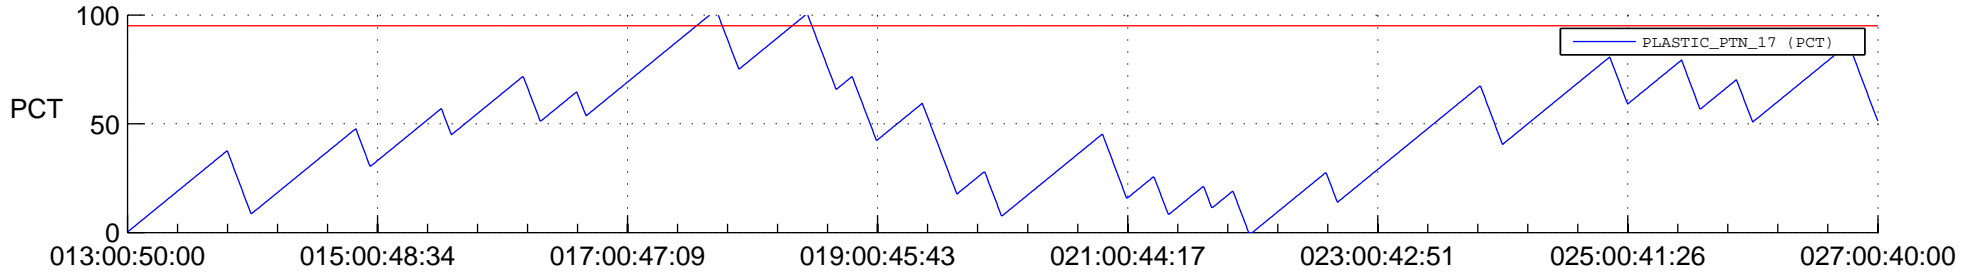

STEREO BEHIND SSR PCT Full Prediction

SWAVES_Percent_Full_Prediction

IMPACT_Percent_Full_Prediction

PLASTIC_Percent_Full_Prediction

Spacecraft_DownLink_Rate

Ground Time (2014:013:00:50:00.000 -2014:027:00:40:00.000)