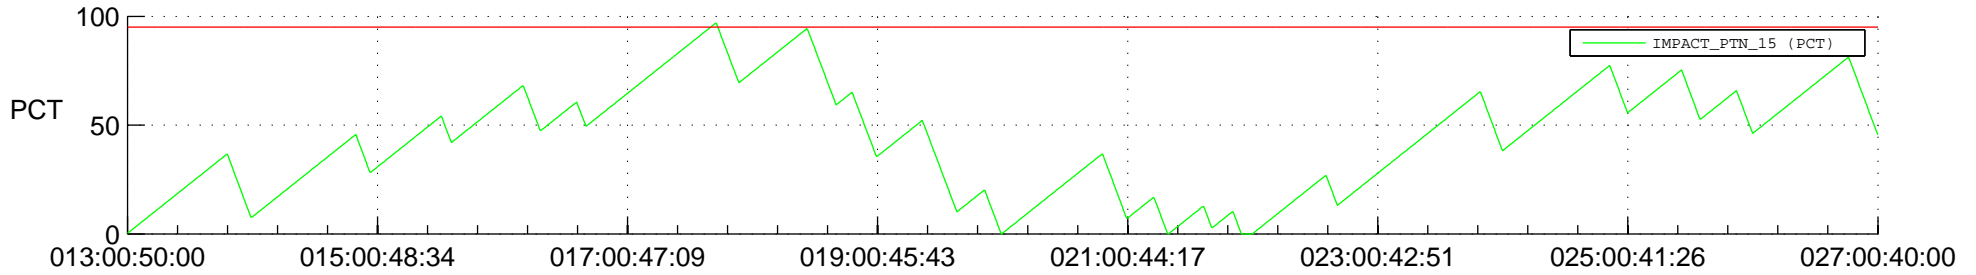

STEREO BEHIND SSR PCT Full Prediction

SWAVES_Percent_Full_Prediction

IMPACT_Percent_Full_Prediction

PLASTIC_Percent_Full_Prediction

Spacecraft_DownLink_Rate

Ground Time (2014:013:00:50:00.000 -2014:027:00:40:00.000)