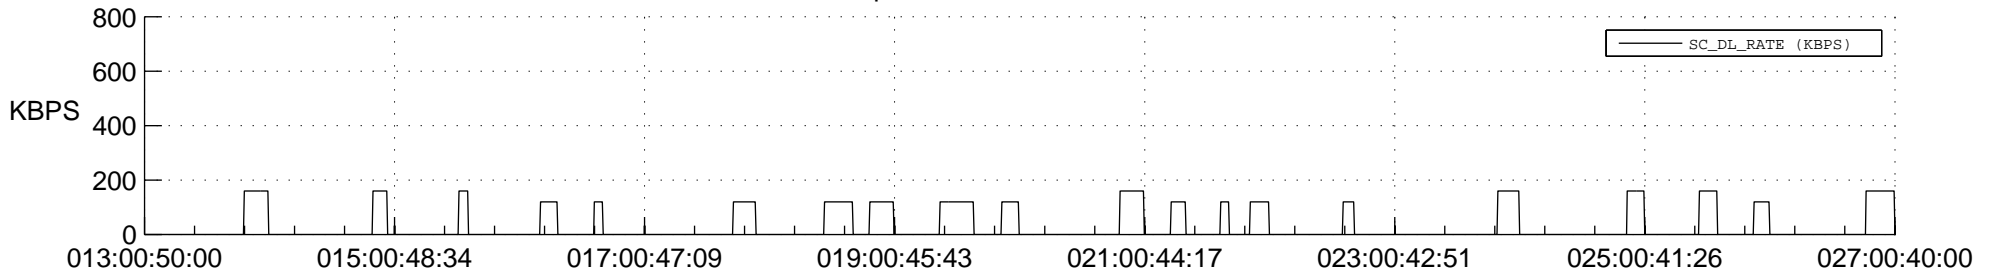

STEREO BEHIND SSR PCT Full Prediction

SWAVES_Percent_Full_Prediction

IMPACT_Percent_Full_Prediction

PLASTIC_Percent_Full_Prediction

Spacecraft_DownLink_Rate

Ground Time (2014:013:00:50:00.000 -2014:027:00:40:00.000)