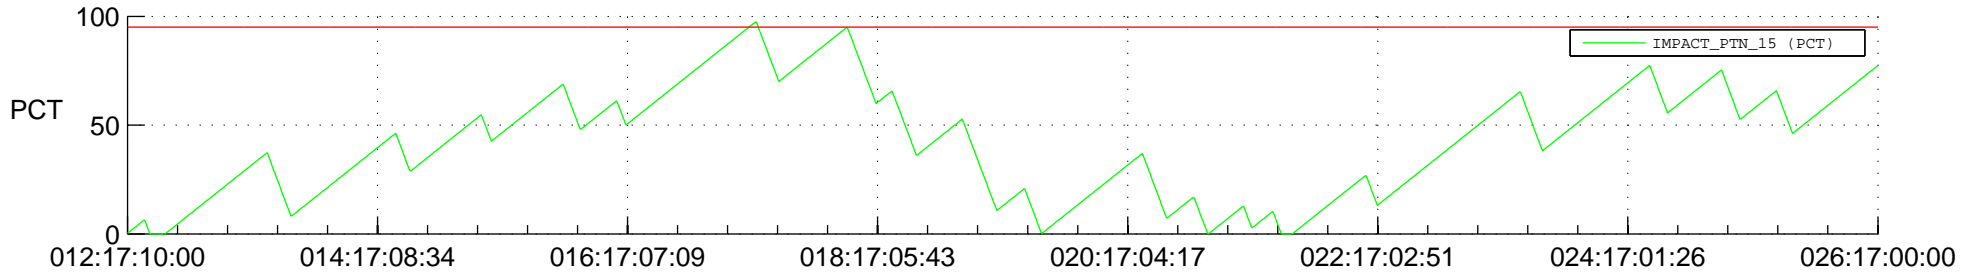

IMPACT_Percent_Full_Prediction