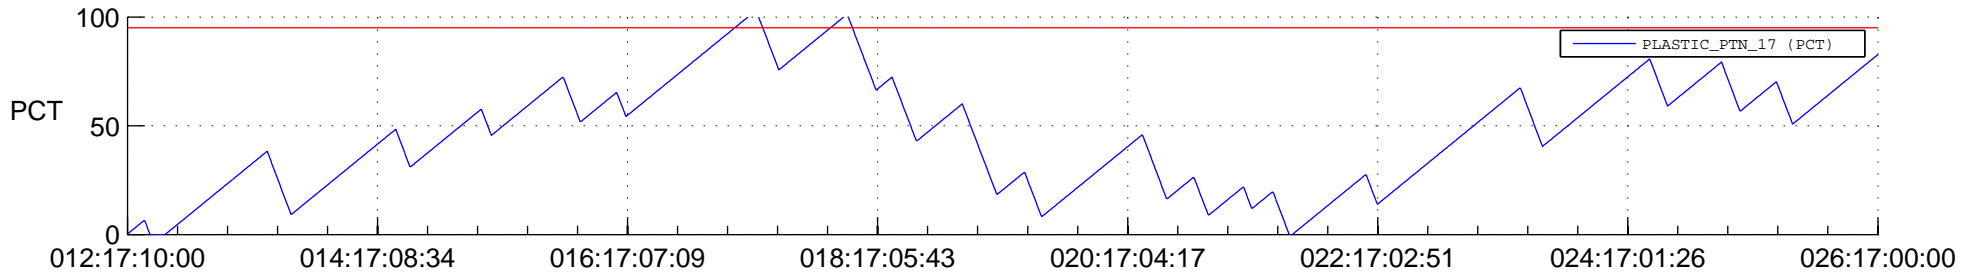

PLASTIC_Percent_Full_Prediction