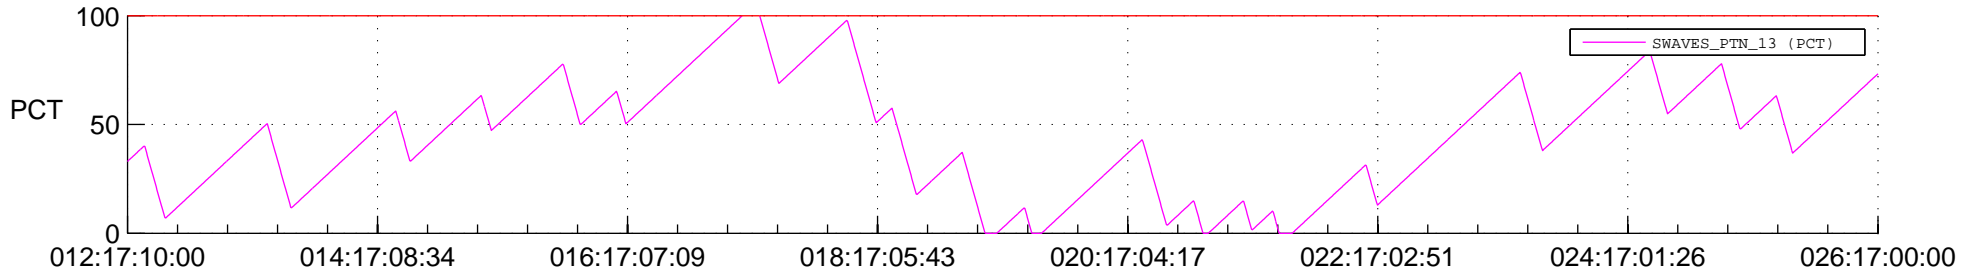

# STEREO BEHIND SSR PCT Full Prediction

## SWAVES\_Percent\_Full\_Prediction