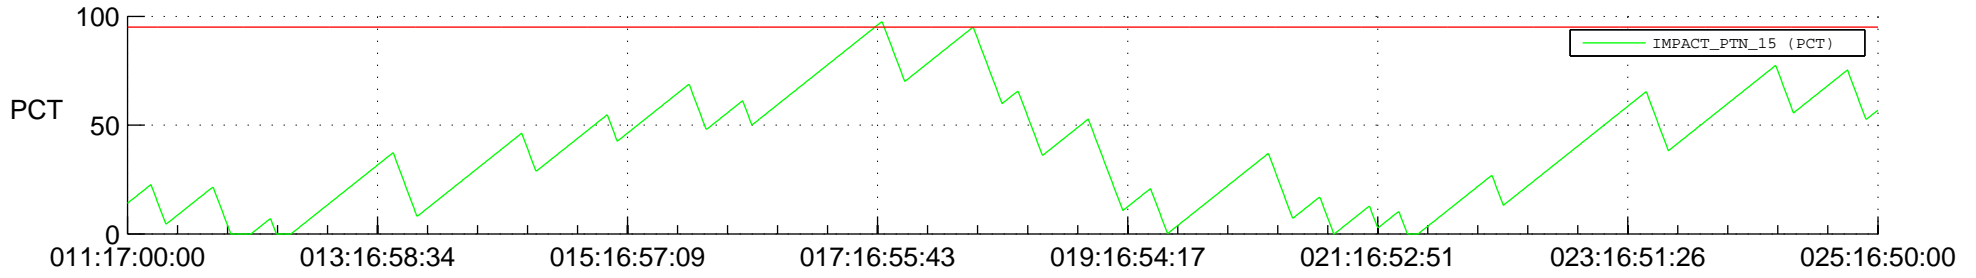

IMPACT_Percent_Full_Prediction