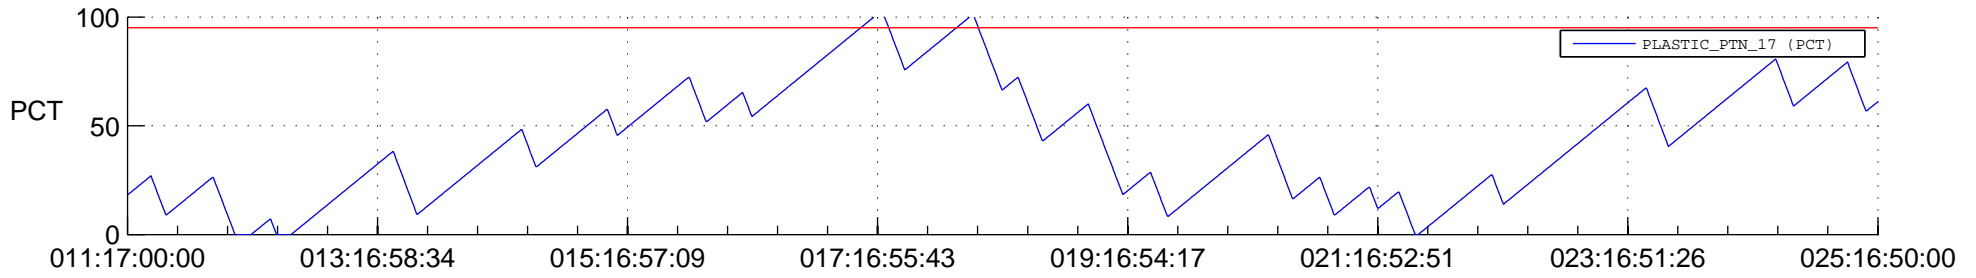

PLASTIC_Percent_Full_Prediction