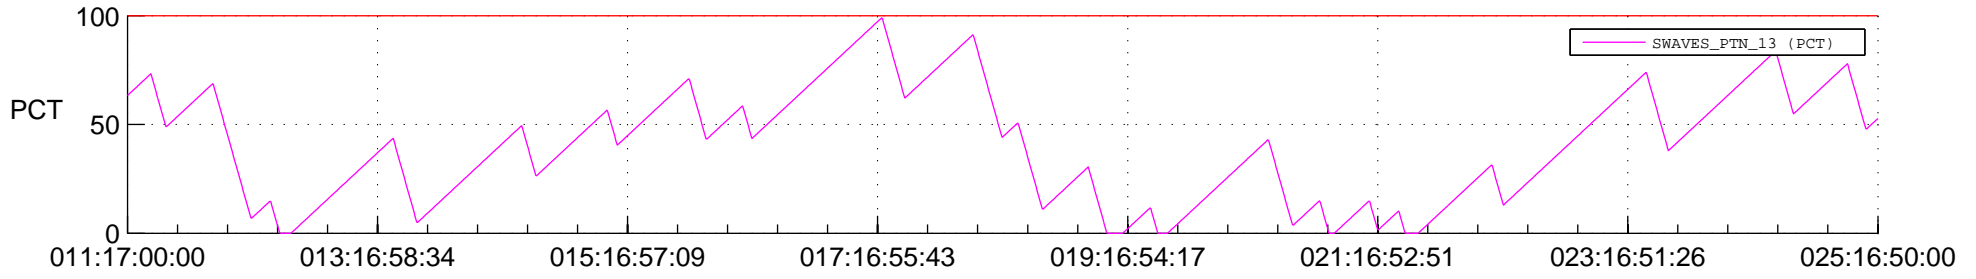

# STEREO BEHIND SSR PCT Full Prediction

## SWAVES\_Percent\_Full\_Prediction