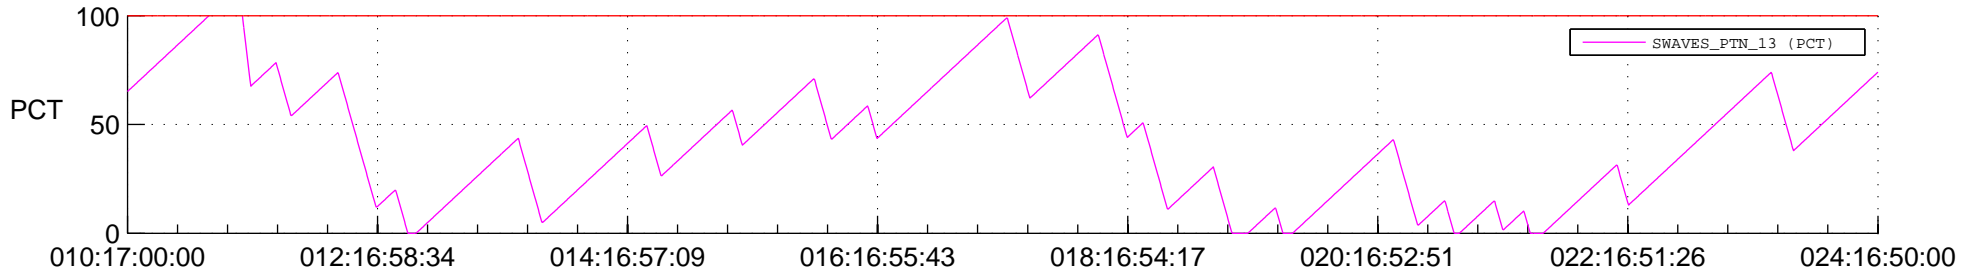

STEREO BEHIND SSR PCT Full Prediction

SWAVES_Percent_Full_Prediction

IMPACT_Percent_Full_Prediction

PLASTIC_Percent_Full_Prediction

Spacecraft_DownLink_Rate