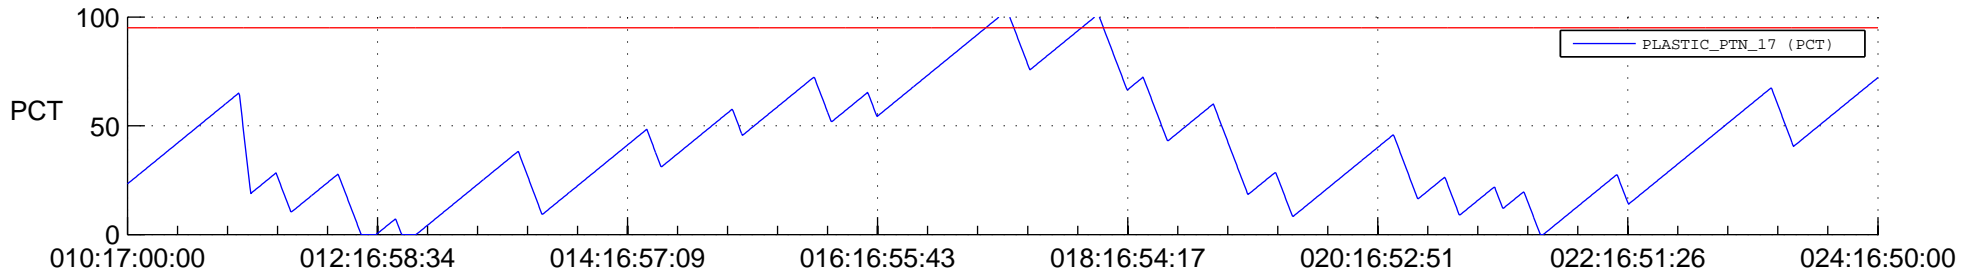

STEREO BEHIND SSR PCT Full Prediction

SWAVES_Percent_Full_Prediction

IMPACT_Percent_Full_Prediction

PLASTIC_Percent_Full_Prediction

Spacecraft_DownLink_Rate