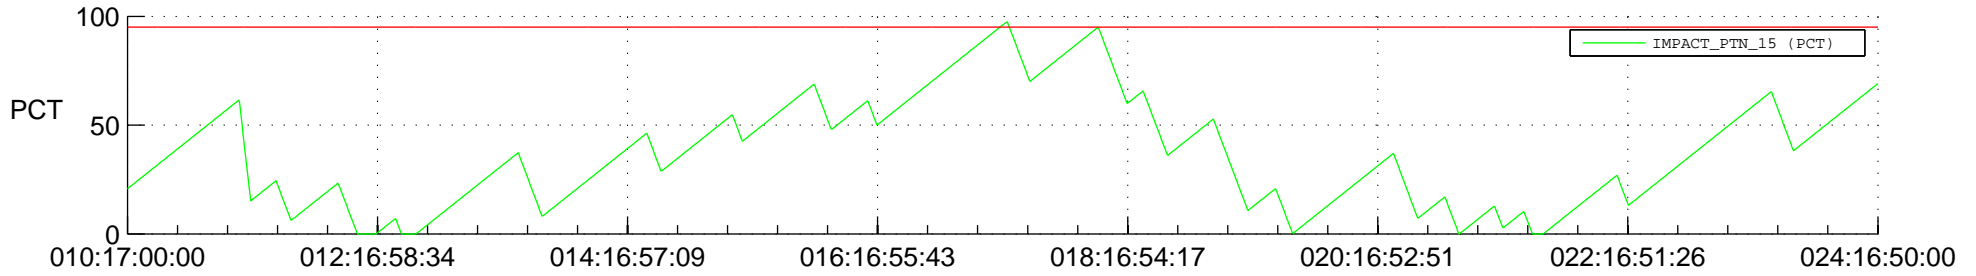

STEREO BEHIND SSR PCT Full Prediction

SWAVES_Percent_Full_Prediction

IMPACT_Percent_Full_Prediction

PLASTIC_Percent_Full_Prediction

Spacecraft_DownLink_Rate