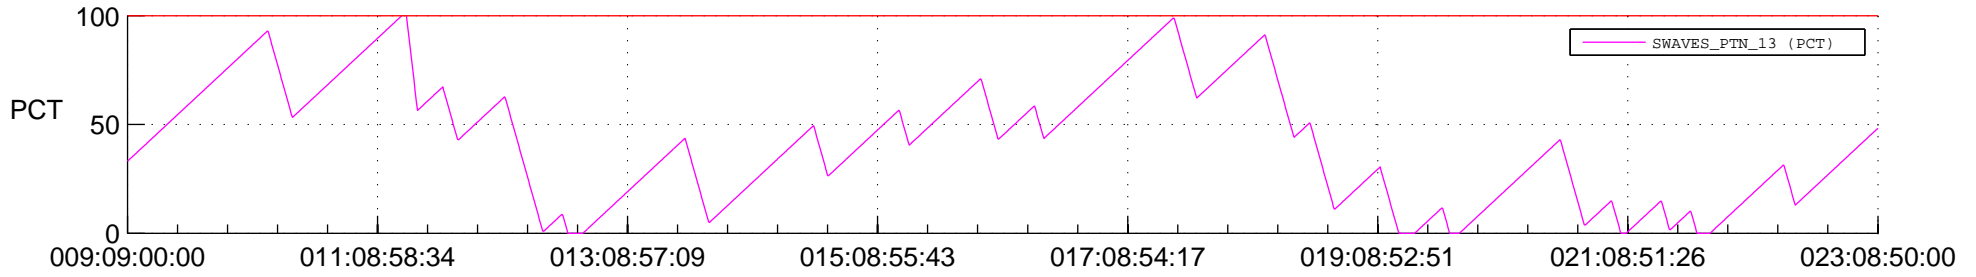

# STEREO BEHIND SSR PCT Full Prediction

## SWAVES\_Percent\_Full\_Prediction

## Spacecraft\_DownLink\_Rate

Ground Time (2014:09:09:00:00.000 -2014:023:08:50:00.000)