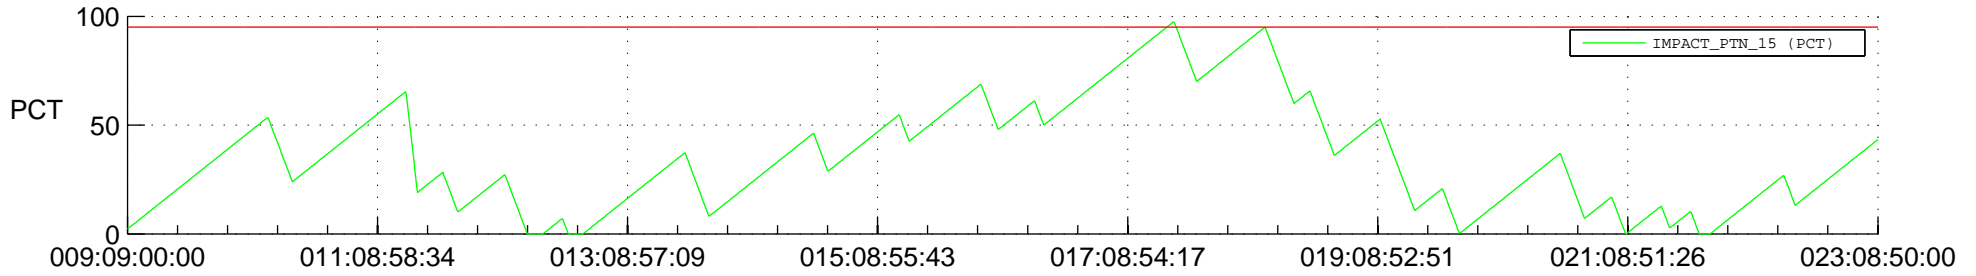

IMPACT_Percent_Full_Prediction