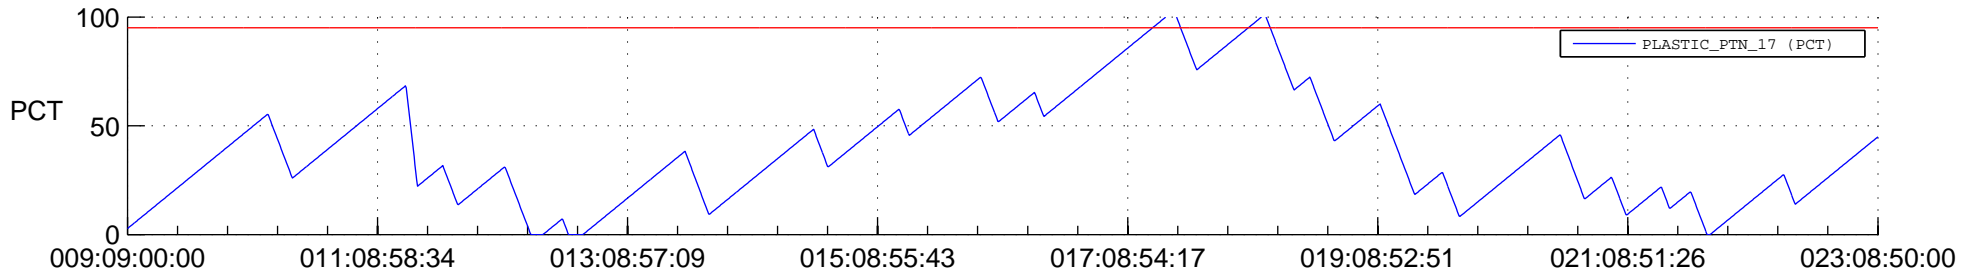

# STEREO BEHIND SSR PCT Full Prediction

## SWAVES\_Percent\_Full\_Prediction

## Spacecraft\_DownLink\_Rate

Ground Time (2014:09:09:00:00.000 -2014:023:08:50:00.000)