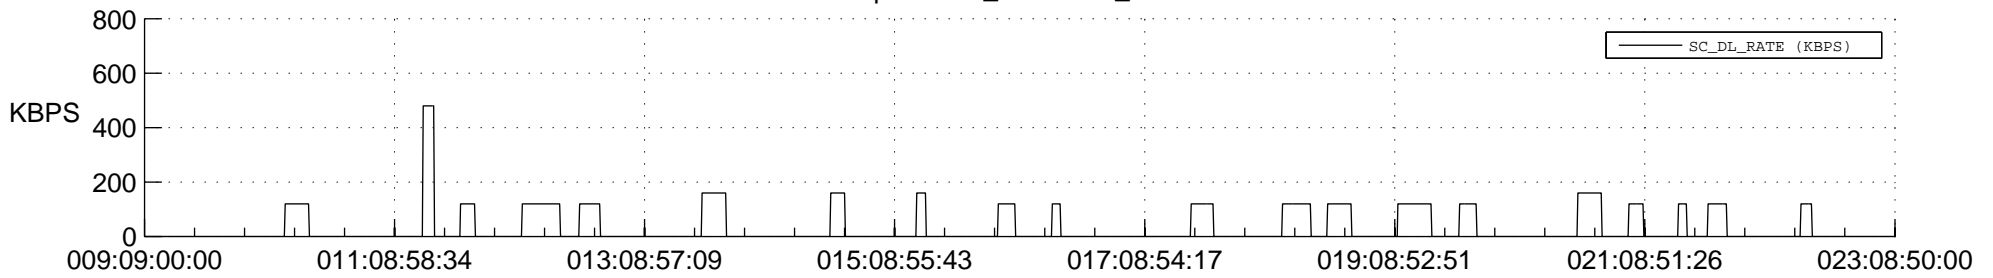

## Spacecraft\_DownLink\_Rate

Ground Time (2014:09:09:00:00.000 -2014:023:08:50:00.000)