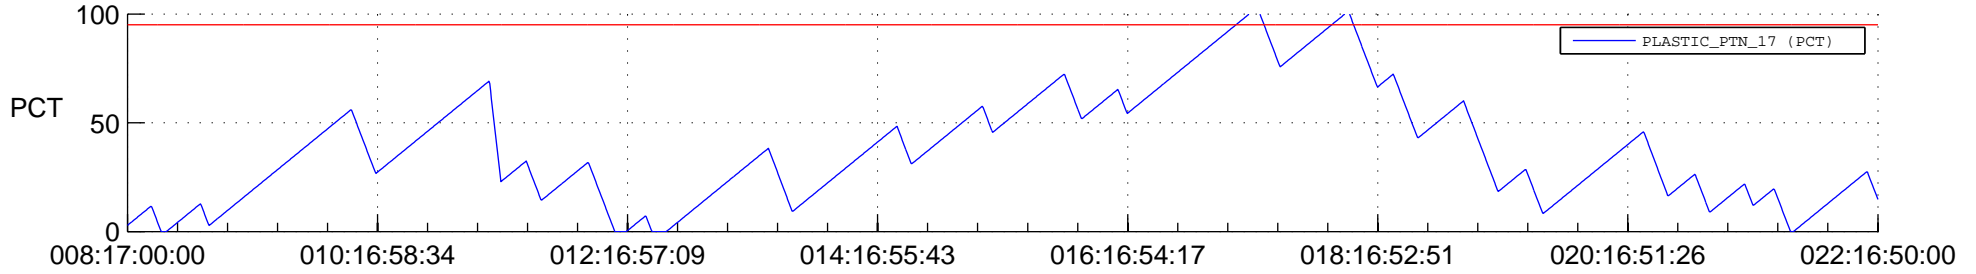

STEREO BEHIND SSR PCT Full Prediction

SWAVES_Percent_Full_Prediction

IMPACT_Percent_Full_Prediction

PLASTIC_Percent_Full_Prediction

Spacecraft_DownLink_Rate