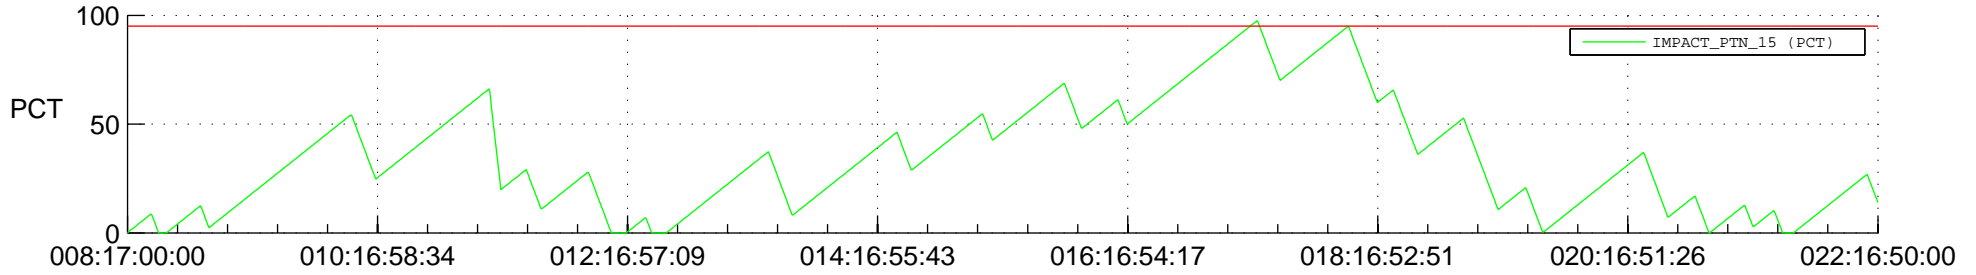

STEREO BEHIND SSR PCT Full Prediction

SWAVES_Percent_Full_Prediction

IMPACT_Percent_Full_Prediction

PLASTIC_Percent_Full_Prediction

Spacecraft_DownLink_Rate