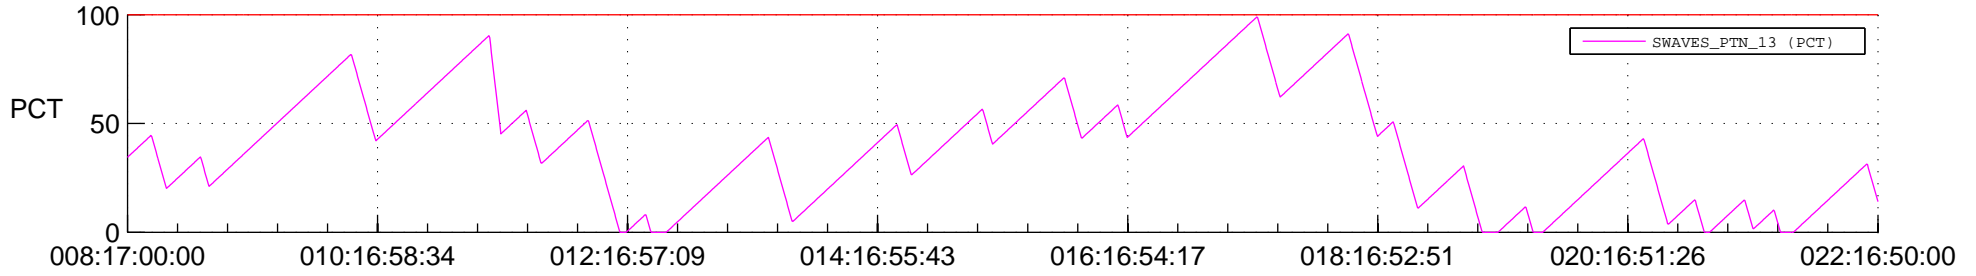

STEREO BEHIND SSR PCT Full Prediction

SWAVES_Percent_Full_Prediction

IMPACT_Percent_Full_Prediction

PLASTIC_Percent_Full_Prediction

Spacecraft_DownLink_Rate