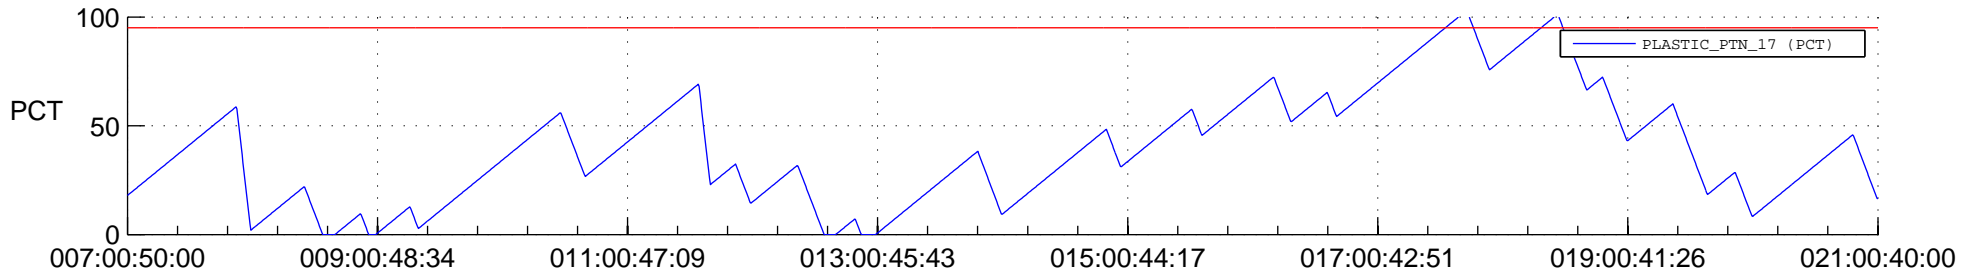

STEREO BEHIND SSR PCT Full Prediction

SWAVES_Percent_Full_Prediction

IMPACT_Percent_Full_Prediction

PLASTIC_Percent_Full_Prediction

Spacecraft_DownLink_Rate

Ground Time (2014:007:00:50:00.000 -2014:021:00:40:00.000)