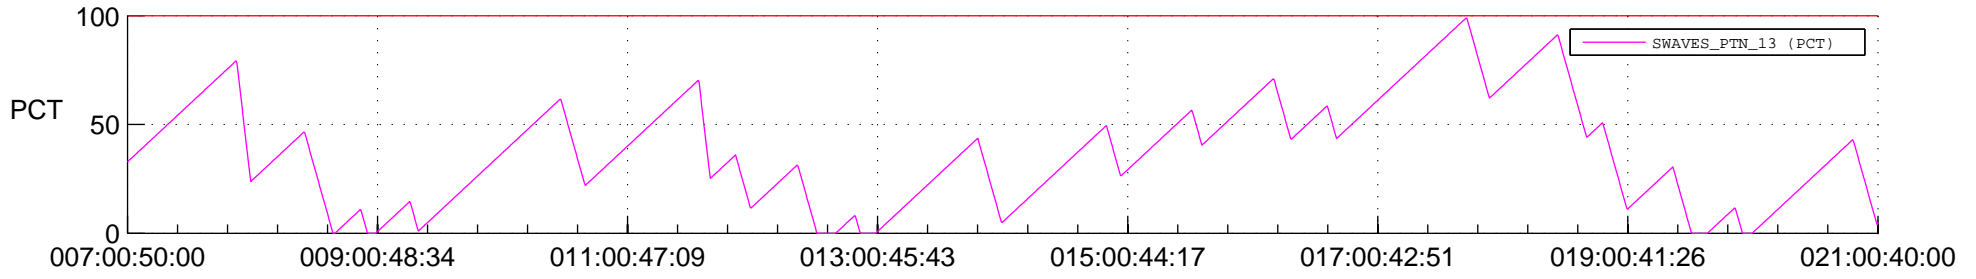

STEREO BEHIND SSR PCT Full Prediction

SWAVES_Percent_Full_Prediction

IMPACT_Percent_Full_Prediction

PLASTIC_Percent_Full_Prediction

Spacecraft_DownLink_Rate

Ground Time (2014:007:00:50:00.000 -2014:021:00:40:00.000)