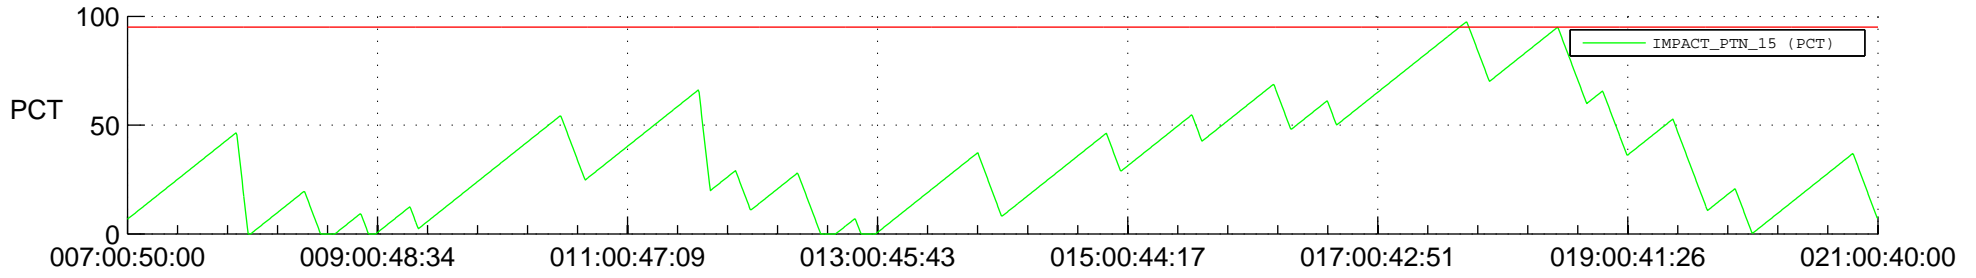

STEREO BEHIND SSR PCT Full Prediction

SWAVES_Percent_Full_Prediction

IMPACT_Percent_Full_Prediction

PLASTIC_Percent_Full_Prediction

Spacecraft_DownLink_Rate

Ground Time (2014:007:00:50:00.000 -2014:021:00:40:00.000)