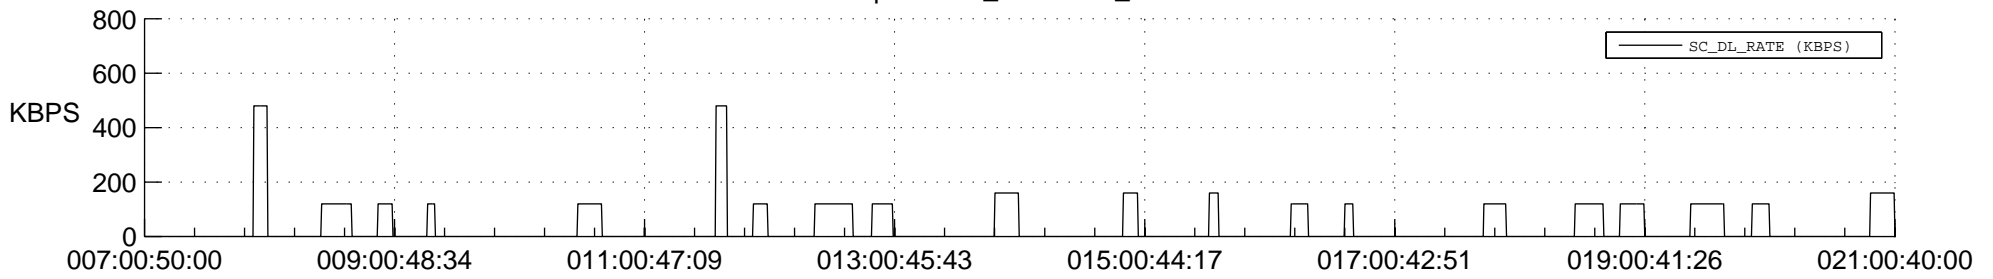

STEREO BEHIND SSR PCT Full Prediction

SWAVES_Percent_Full_Prediction

IMPACT_Percent_Full_Prediction

PLASTIC_Percent_Full_Prediction

Spacecraft_DownLink_Rate

Ground Time (2014:007:00:50:00.000 -2014:021:00:40:00.000)