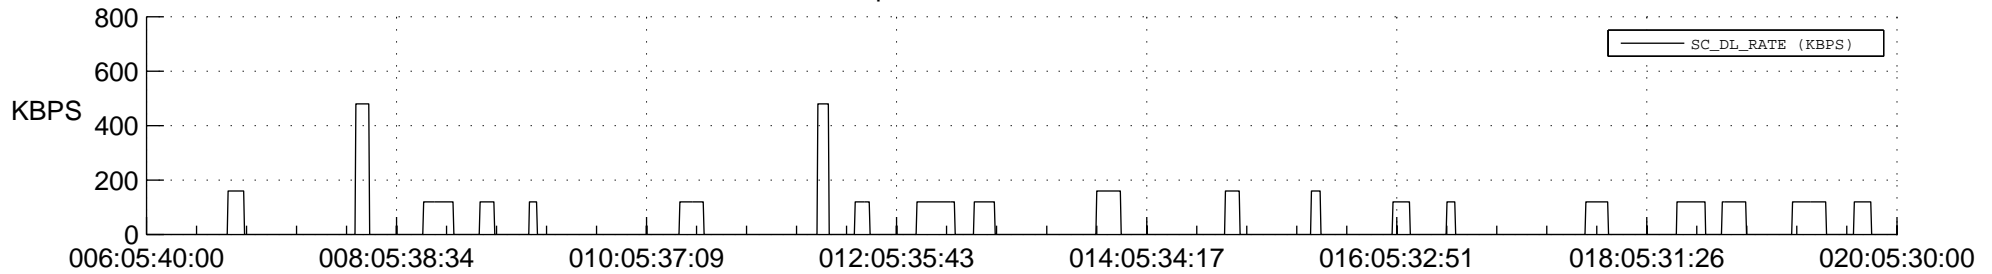

STEREO BEHIND SSR PCT Full Prediction

SWAVES_Percent_Full_Prediction

IMPACT_Percent_Full_Prediction

PLASTIC_Percent_Full_Prediction

Spacecraft_DownLink_Rate

Ground Time (2014:006:05:40:00.000 -2014:020:05:30:00.000)