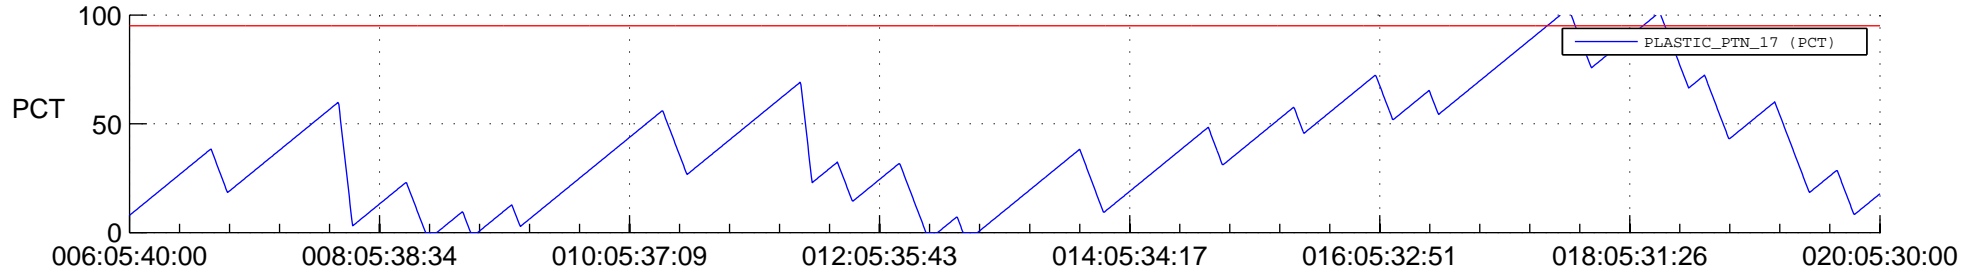

STEREO BEHIND SSR PCT Full Prediction

SWAVES_Percent_Full_Prediction

IMPACT_Percent_Full_Prediction

PLASTIC_Percent_Full_Prediction

Spacecraft_DownLink_Rate

Ground Time (2014:006:05:40:00.000 -2014:020:05:30:00.000)