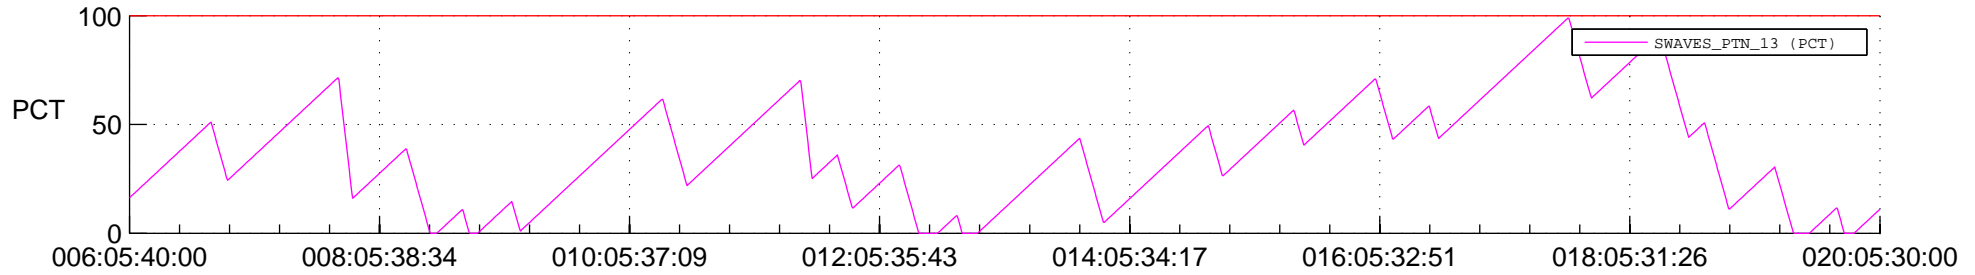

STEREO BEHIND SSR PCT Full Prediction

SWAVES_Percent_Full_Prediction

IMPACT_Percent_Full_Prediction

PLASTIC_Percent_Full_Prediction

Spacecraft_DownLink_Rate

Ground Time (2014:006:05:40:00.000 -2014:020:05:30:00.000)