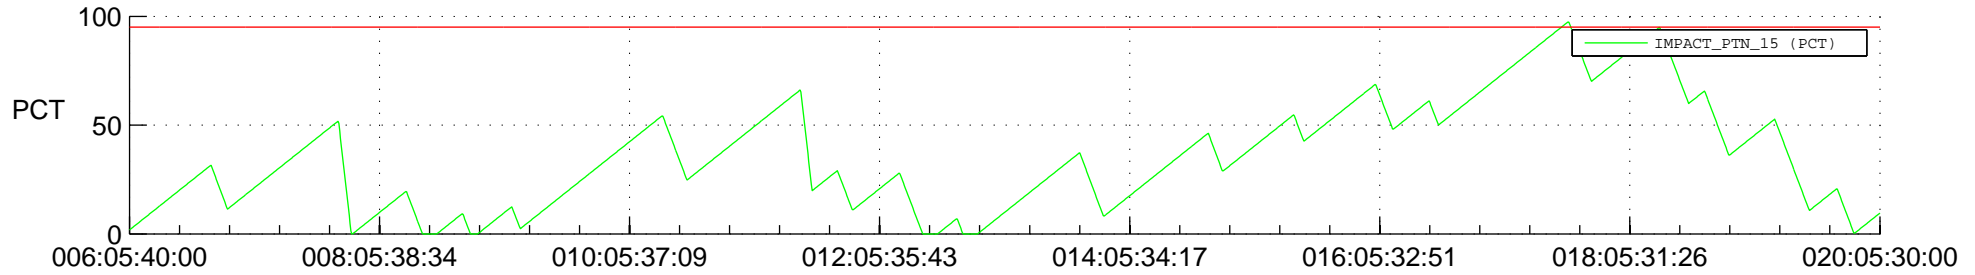

STEREO BEHIND SSR PCT Full Prediction

SWAVES_Percent_Full_Prediction

IMPACT_Percent_Full_Prediction

PLASTIC_Percent_Full_Prediction

Spacecraft_DownLink_Rate

Ground Time (2014:006:05:40:00.000 -2014:020:05:30:00.000)