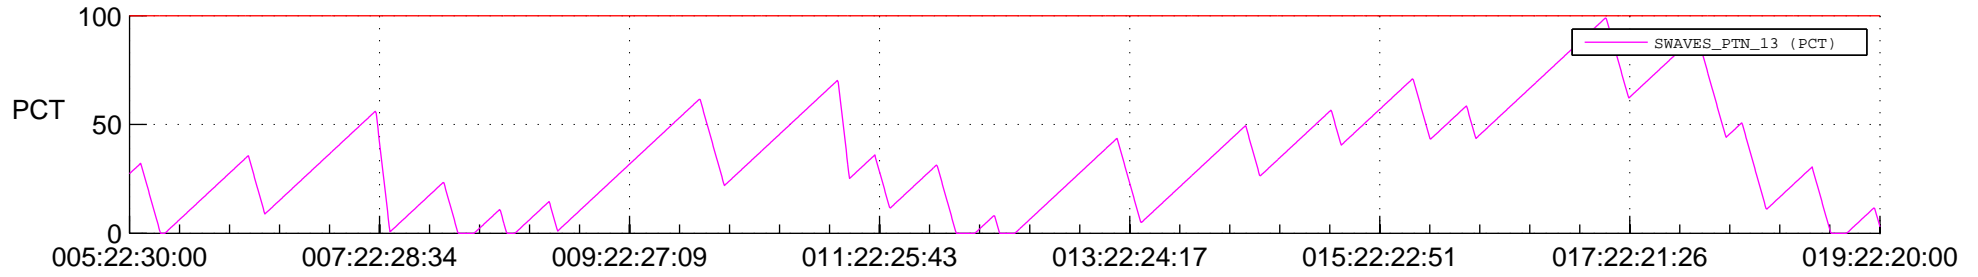

STEREO BEHIND SSR PCT Full Prediction

SWAVES_Percent_Full_Prediction

IMPACT_Percent_Full_Prediction

PLASTIC_Percent_Full_Prediction

Spacecraft_DownLink_Rate