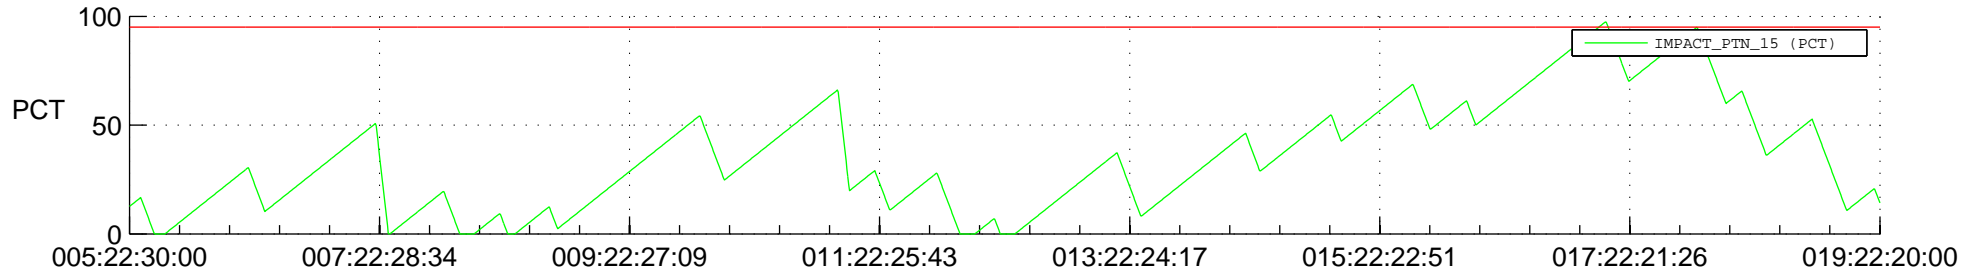

STEREO BEHIND SSR PCT Full Prediction

SWAVES_Percent_Full_Prediction

IMPACT_Percent_Full_Prediction

PLASTIC_Percent_Full_Prediction

Spacecraft_DownLink_Rate