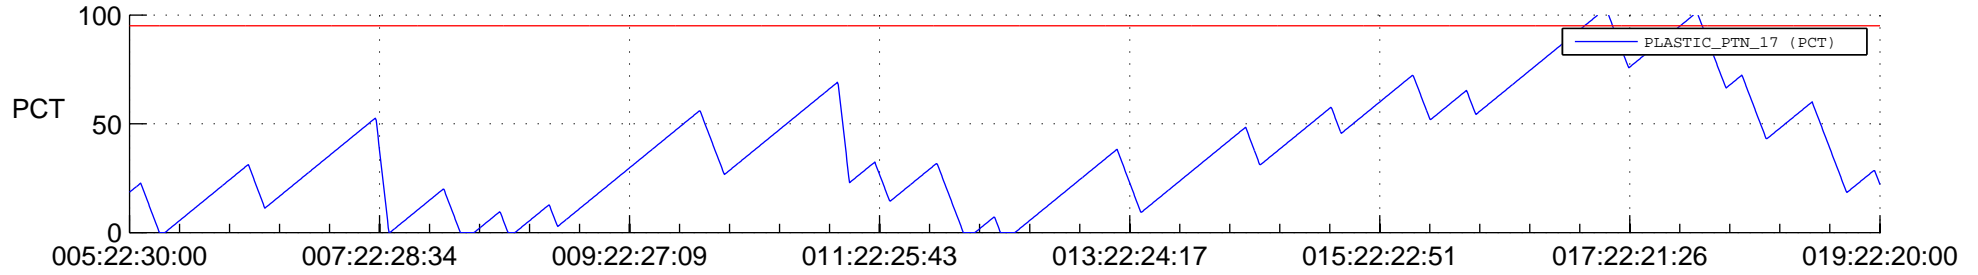

STEREO BEHIND SSR PCT Full Prediction

SWAVES_Percent_Full_Prediction

IMPACT_Percent_Full_Prediction

PLASTIC_Percent_Full_Prediction

Spacecraft_DownLink_Rate