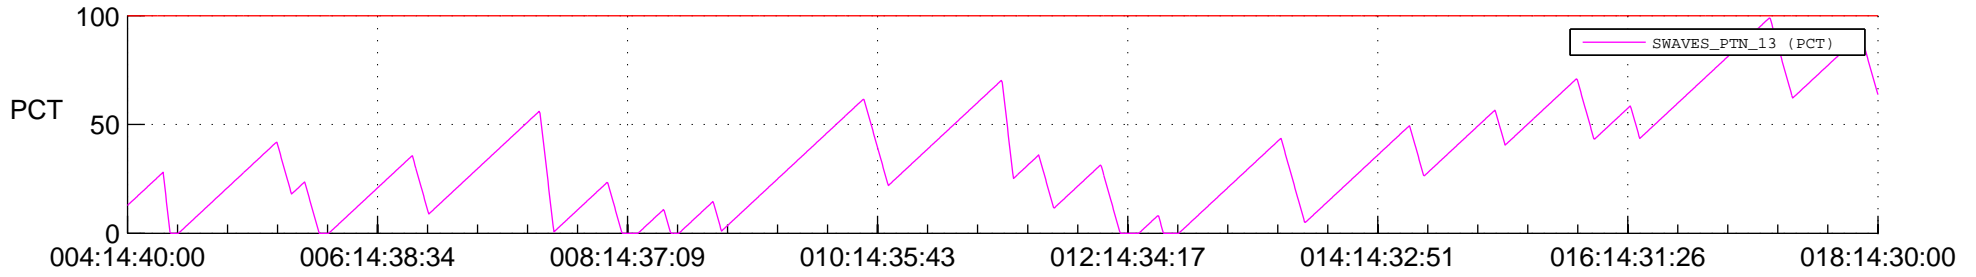

STEREO BEHIND SSR PCT Full Prediction

SWAVES_Percent_Full_Prediction

IMPACT_Percent_Full_Prediction

PLASTIC_Percent_Full_Prediction

Spacecraft_DownLink_Rate