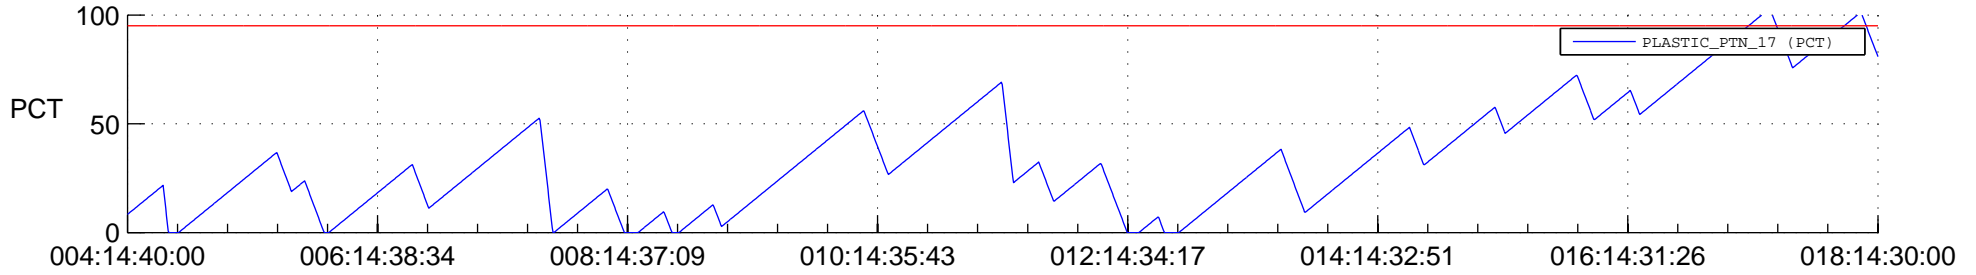

STEREO BEHIND SSR PCT Full Prediction

SWAVES_Percent_Full_Prediction

IMPACT_Percent_Full_Prediction

PLASTIC_Percent_Full_Prediction

Spacecraft_DownLink_Rate