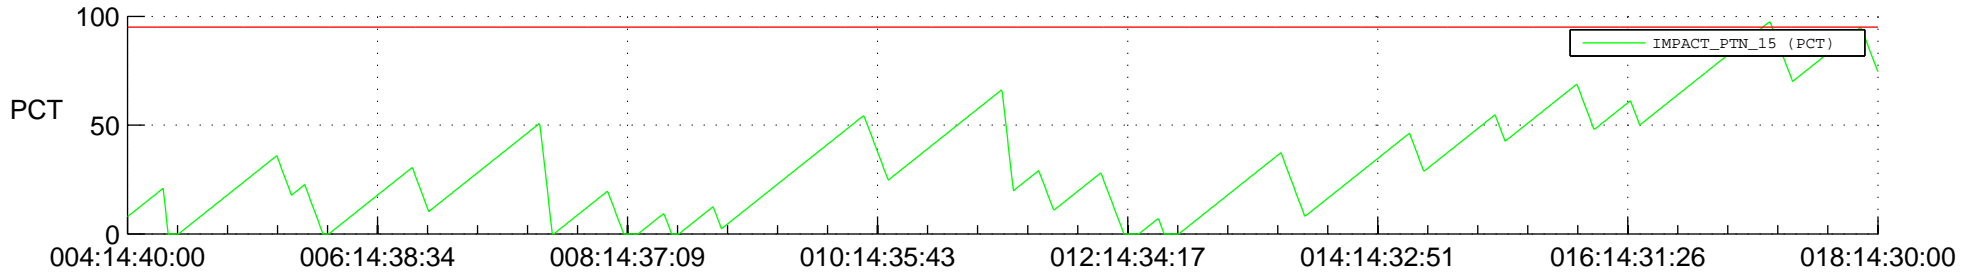

STEREO BEHIND SSR PCT Full Prediction

SWAVES_Percent_Full_Prediction

IMPACT_Percent_Full_Prediction

PLASTIC_Percent_Full_Prediction

Spacecraft_DownLink_Rate