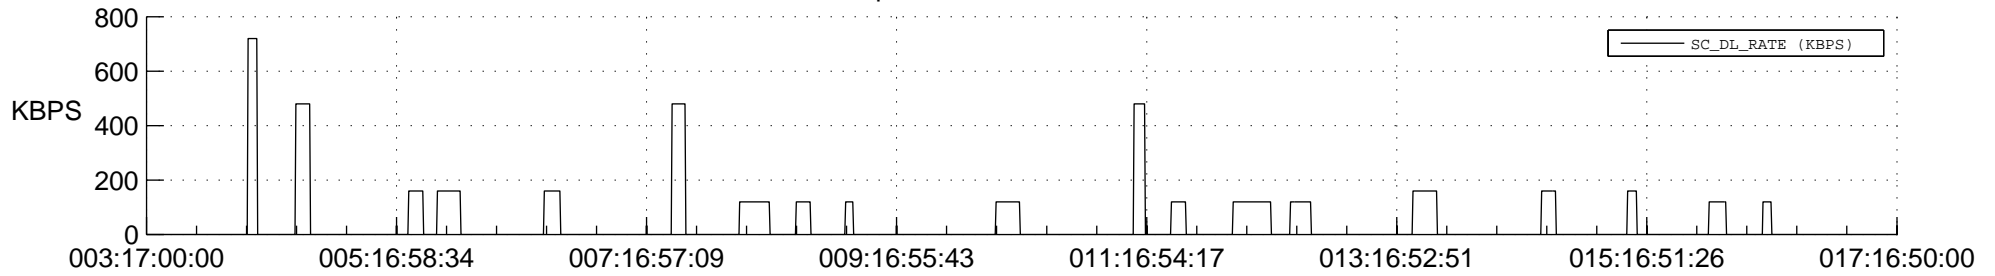

STEREO BEHIND SSR PCT Full Prediction

SWAVES_Percent_Full_Prediction

IMPACT_Percent_Full_Prediction

PLASTIC_Percent_Full_Prediction

Spacecraft_DownLink_Rate

Ground Time (2014:003:17:00:00.000 -2014:017:16:50:00.000)