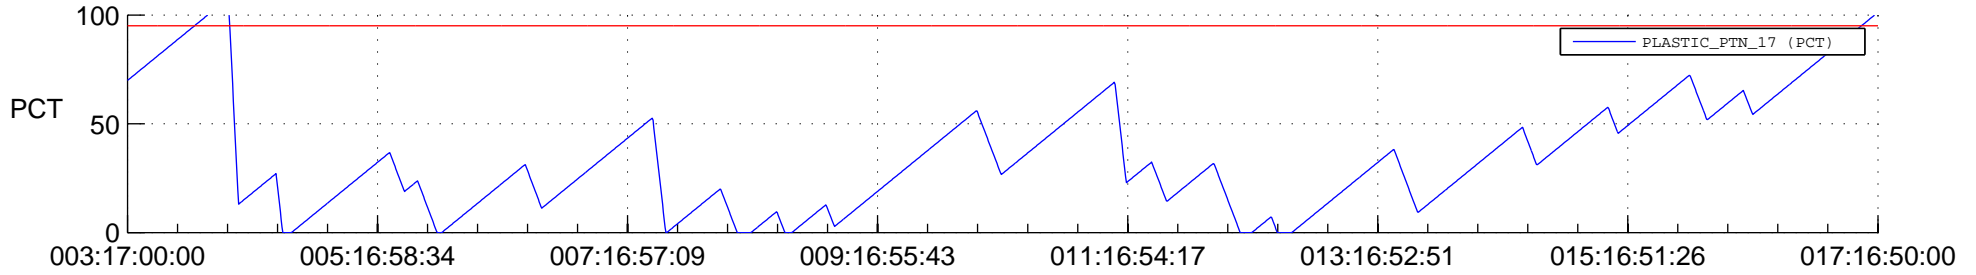

STEREO BEHIND SSR PCT Full Prediction

SWAVES_Percent_Full_Prediction

IMPACT_Percent_Full_Prediction

PLASTIC_Percent_Full_Prediction

Spacecraft_DownLink_Rate

Ground Time (2014:003:17:00:00.000 -2014:017:16:50:00.000)