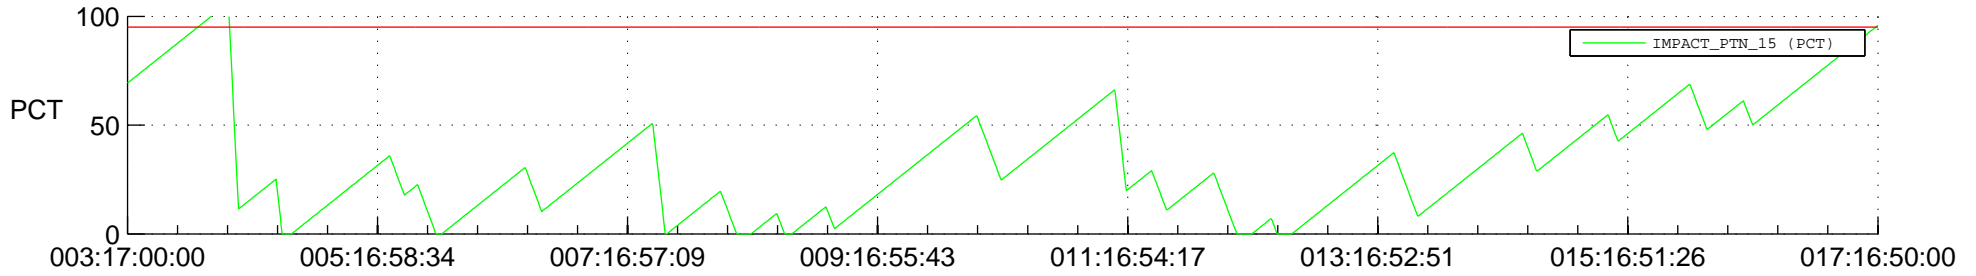

STEREO BEHIND SSR PCT Full Prediction

SWAVES_Percent_Full_Prediction

IMPACT_Percent_Full_Prediction

PLASTIC_Percent_Full_Prediction

Spacecraft_DownLink_Rate

Ground Time (2014:003:17:00:00.000 -2014:017:16:50:00.000)