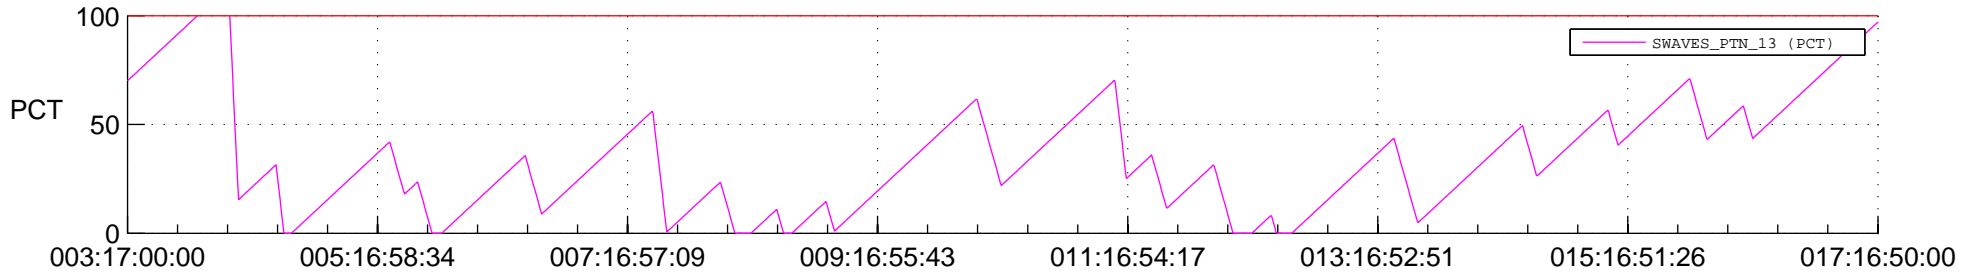

STEREO BEHIND SSR PCT Full Prediction

SWAVES_Percent_Full_Prediction

IMPACT_Percent_Full_Prediction

PLASTIC_Percent_Full_Prediction

Spacecraft_DownLink_Rate

Ground Time (2014:003:17:00:00.000 -2014:017:16:50:00.000)