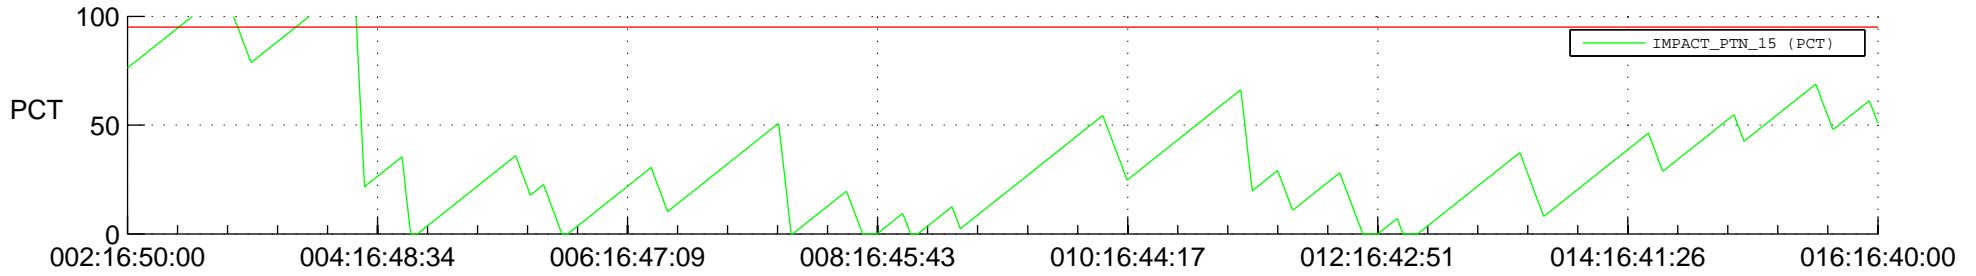

STEREO BEHIND SSR PCT Full Prediction

SWAVES_Percent_Full_Prediction

IMPACT_Percent_Full_Prediction

PLASTIC_Percent_Full_Prediction

Spacecraft_DownLink_Rate