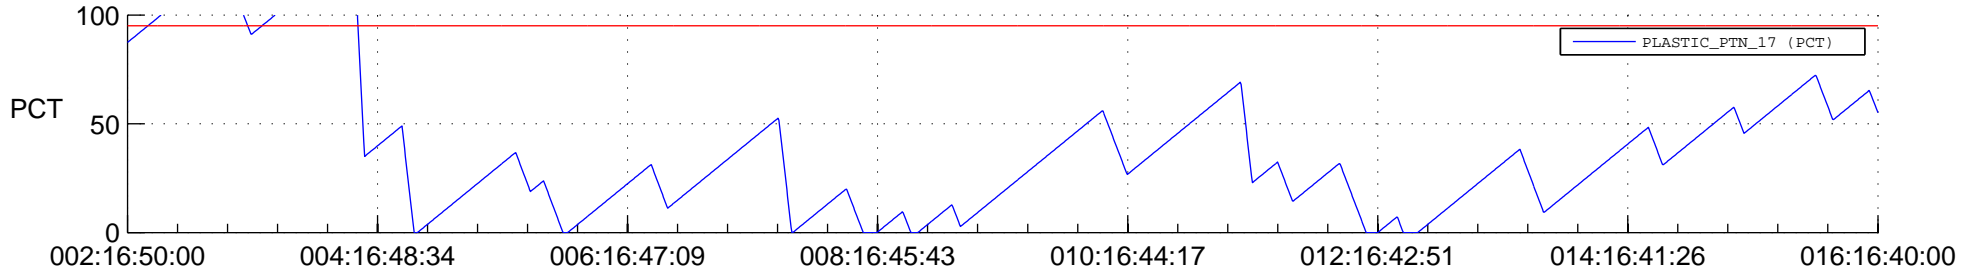

STEREO BEHIND SSR PCT Full Prediction

SWAVES_Percent_Full_Prediction

IMPACT_Percent_Full_Prediction

PLASTIC_Percent_Full_Prediction

Spacecraft_DownLink_Rate