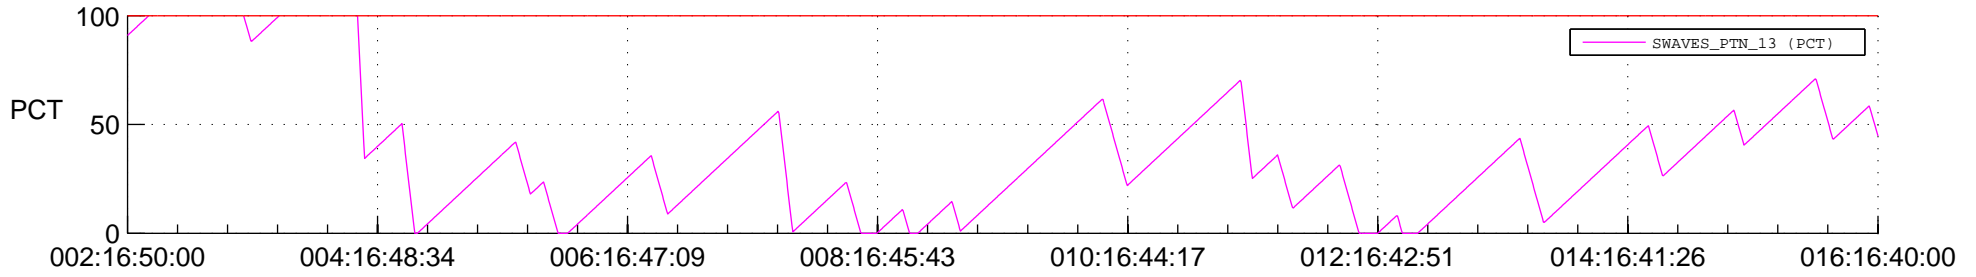

STEREO BEHIND SSR PCT Full Prediction

SWAVES_Percent_Full_Prediction

IMPACT_Percent_Full_Prediction

PLASTIC_Percent_Full_Prediction

Spacecraft_DownLink_Rate