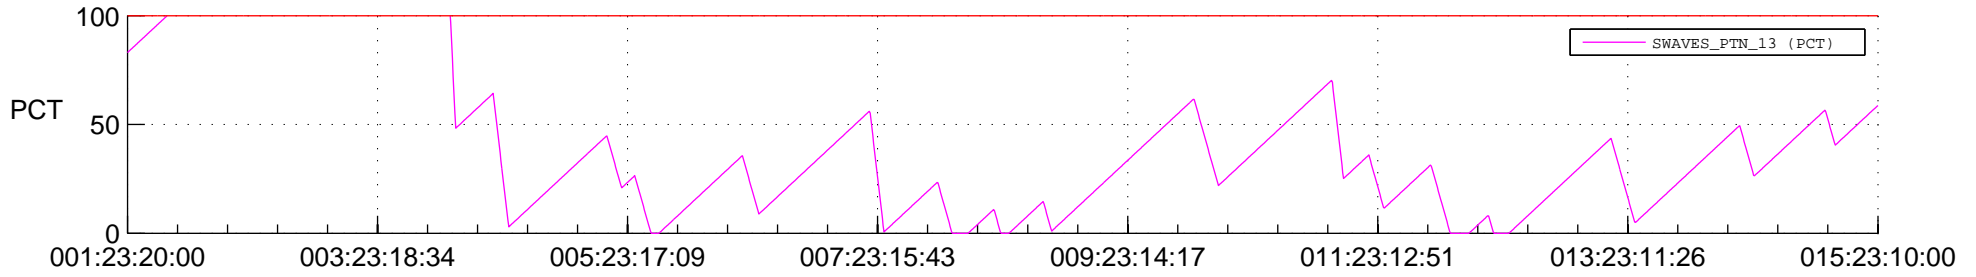

# STEREO BEHIND SSR PCT Full Prediction

## SWAVES\_Percent\_Full\_Prediction