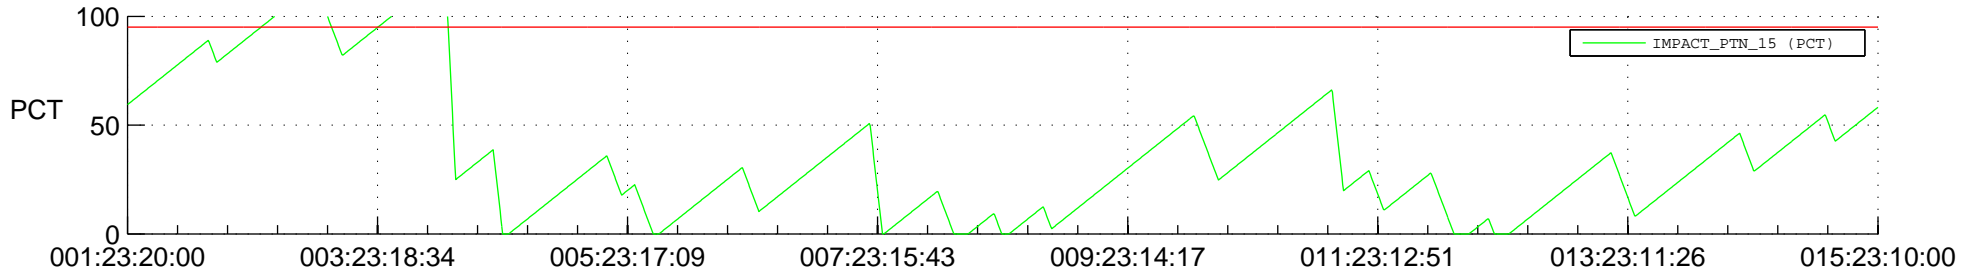

IMPACT_Percent_Full_Prediction