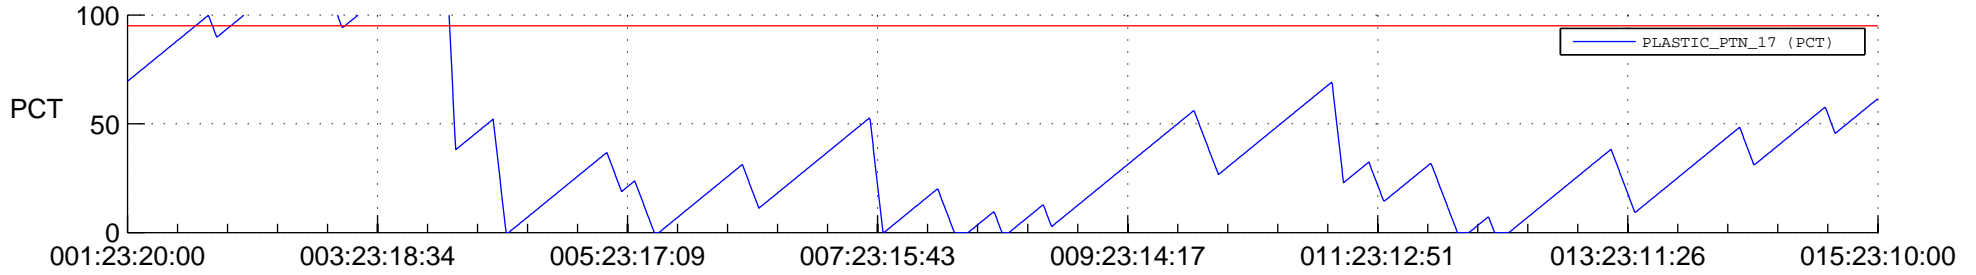

PLASTIC_Percent_Full_Prediction