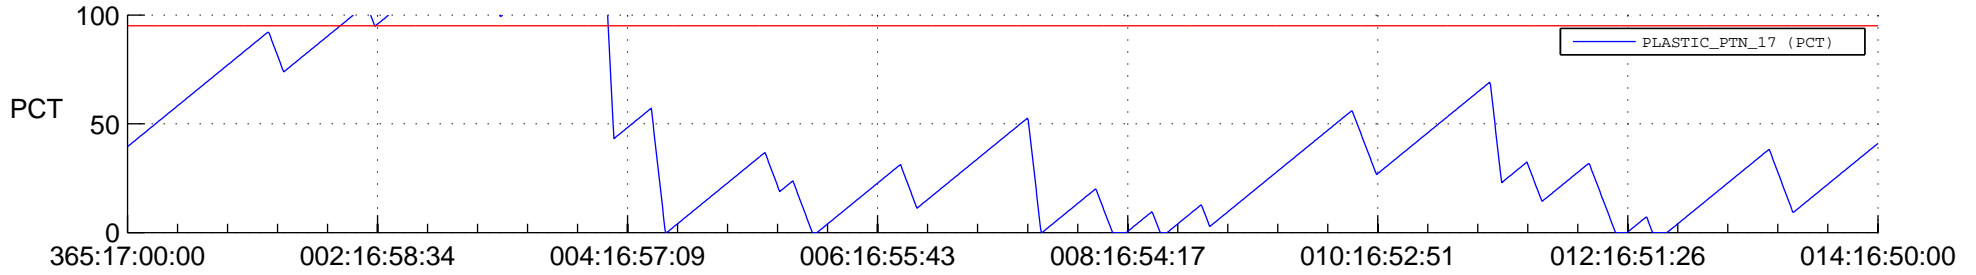

STEREO BEHIND SSR PCT Full Prediction

SWAVES_Percent_Full_Prediction

IMPACT_Percent_Full_Prediction

PLASTIC_Percent_Full_Prediction

Spacecraft_DownLink_Rate