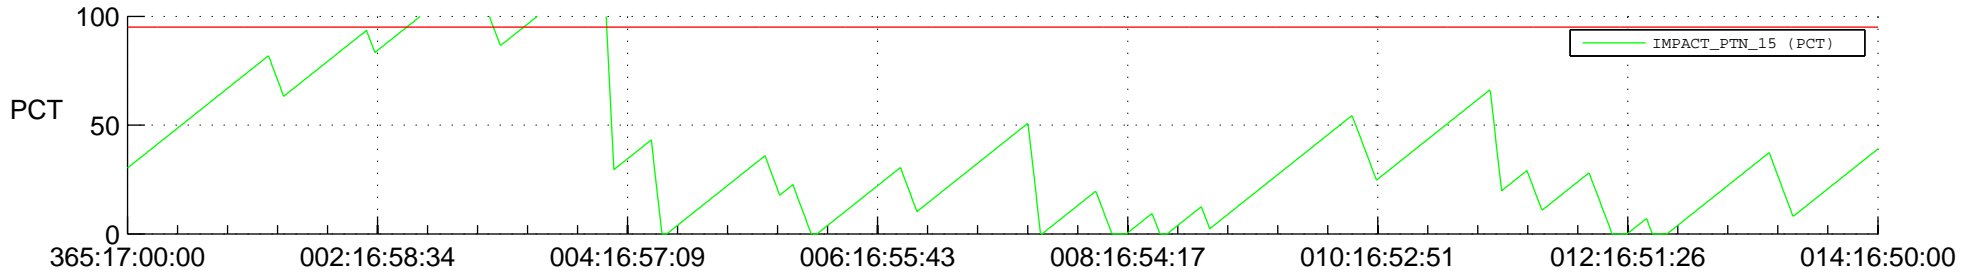

STEREO BEHIND SSR PCT Full Prediction

SWAVES_Percent_Full_Prediction

IMPACT_Percent_Full_Prediction

PLASTIC_Percent_Full_Prediction

Spacecraft_DownLink_Rate