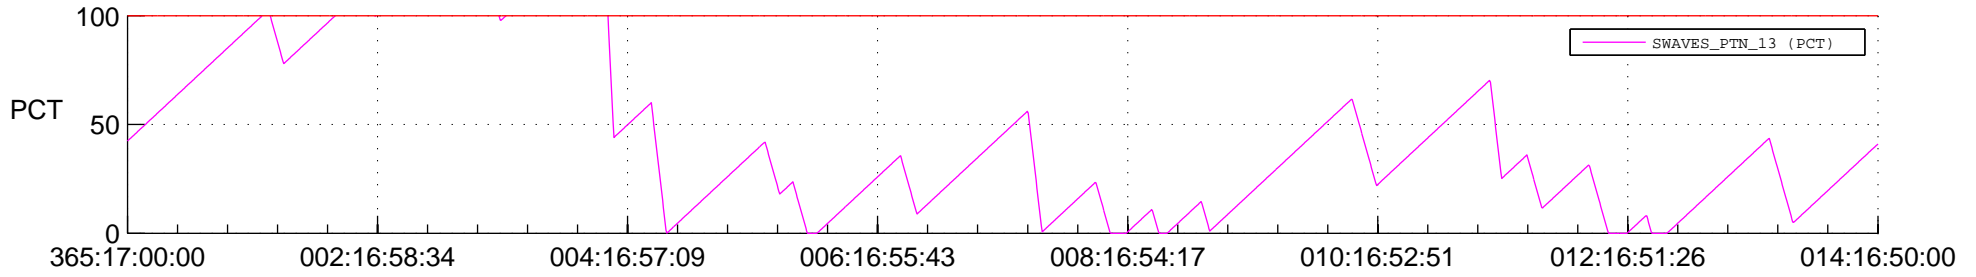

STEREO BEHIND SSR PCT Full Prediction

SWAVES_Percent_Full_Prediction

IMPACT_Percent_Full_Prediction

PLASTIC_Percent_Full_Prediction

Spacecraft_DownLink_Rate