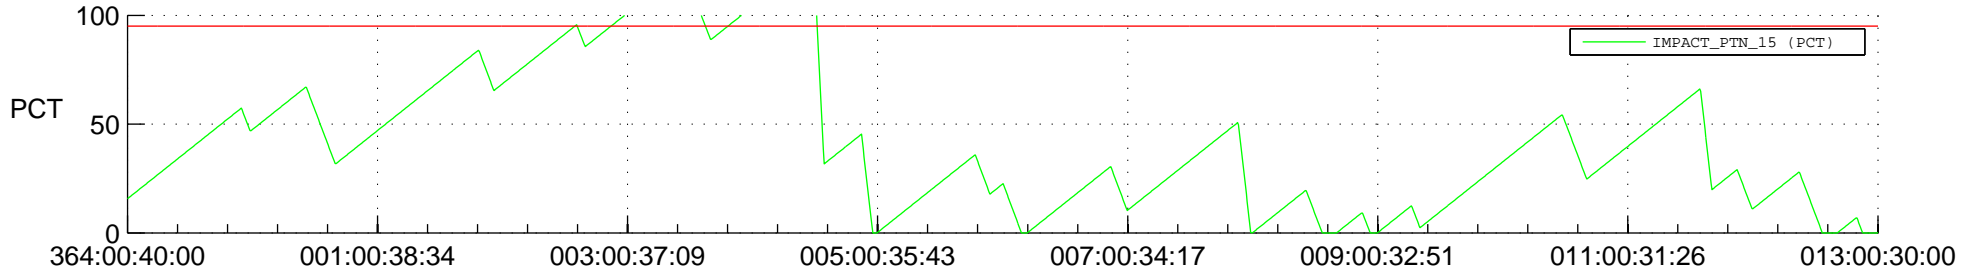

STEREO BEHIND SSR PCT Full Prediction

SWAVES_Percent_Full_Prediction

IMPACT_Percent_Full_Prediction

PLASTIC_Percent_Full_Prediction

Spacecraft_DownLink_Rate

Ground Time (2013:364:00:40:00.000 -2014:013:00:30:00.000)