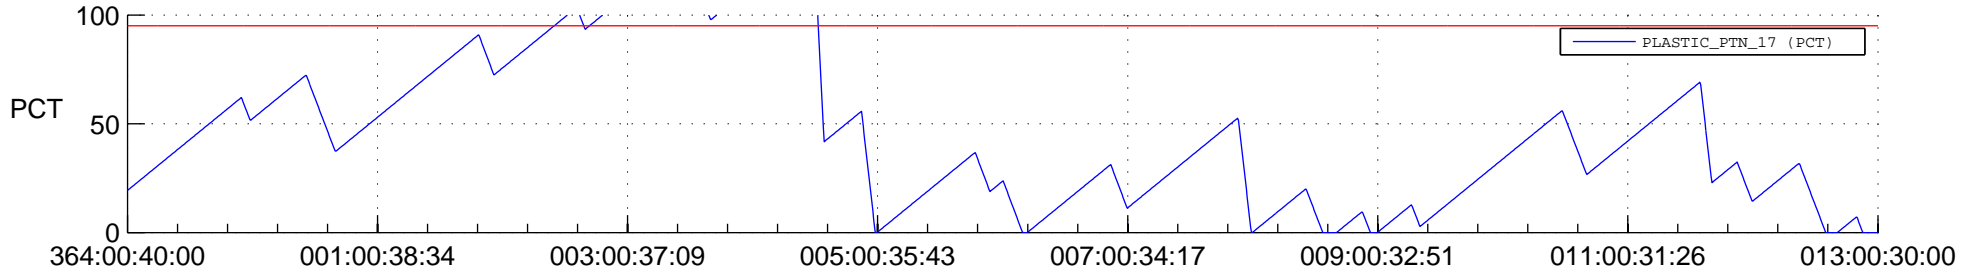

STEREO BEHIND SSR PCT Full Prediction

SWAVES_Percent_Full_Prediction

IMPACT_Percent_Full_Prediction

PLASTIC_Percent_Full_Prediction

Spacecraft_DownLink_Rate

Ground Time (2013:364:00:40:00.000 -2014:013:00:30:00.000)