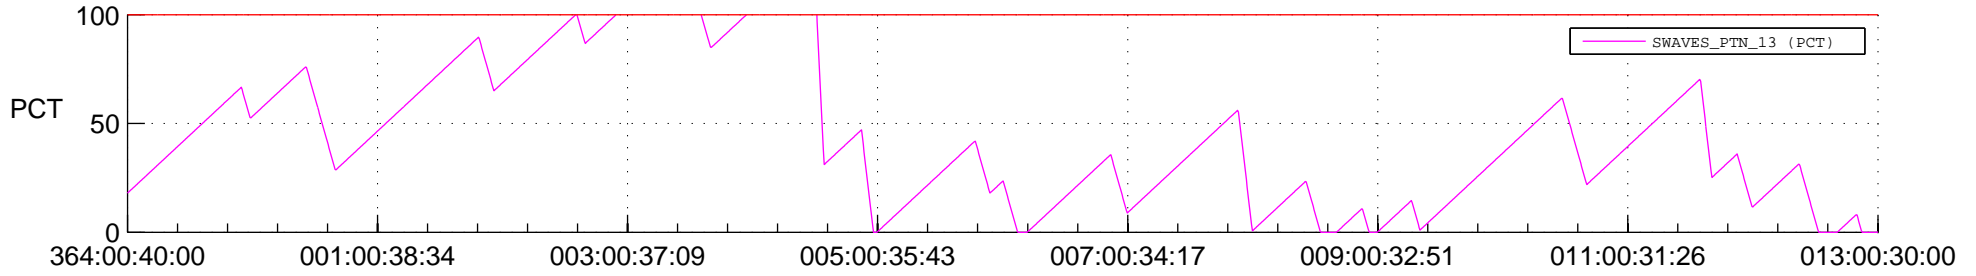

STEREO BEHIND SSR PCT Full Prediction

SWAVES_Percent_Full_Prediction

IMPACT_Percent_Full_Prediction

PLASTIC_Percent_Full_Prediction

Spacecraft_DownLink_Rate

Ground Time (2013:364:00:40:00.000 -2014:013:00:30:00.000)