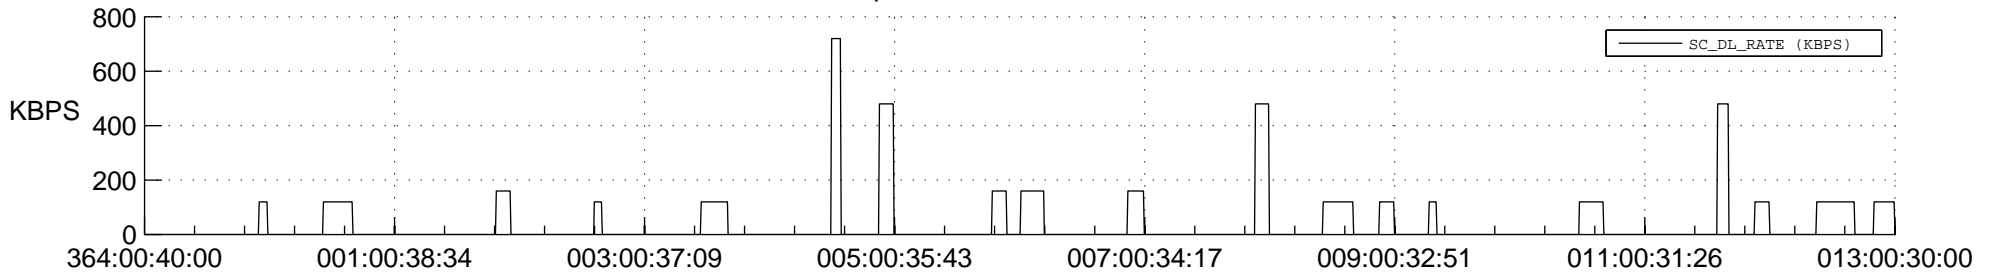

STEREO BEHIND SSR PCT Full Prediction

SWAVES_Percent_Full_Prediction

IMPACT_Percent_Full_Prediction

PLASTIC_Percent_Full_Prediction

Spacecraft_DownLink_Rate

Ground Time (2013:364:00:40:00.000 -2014:013:00:30:00.000)