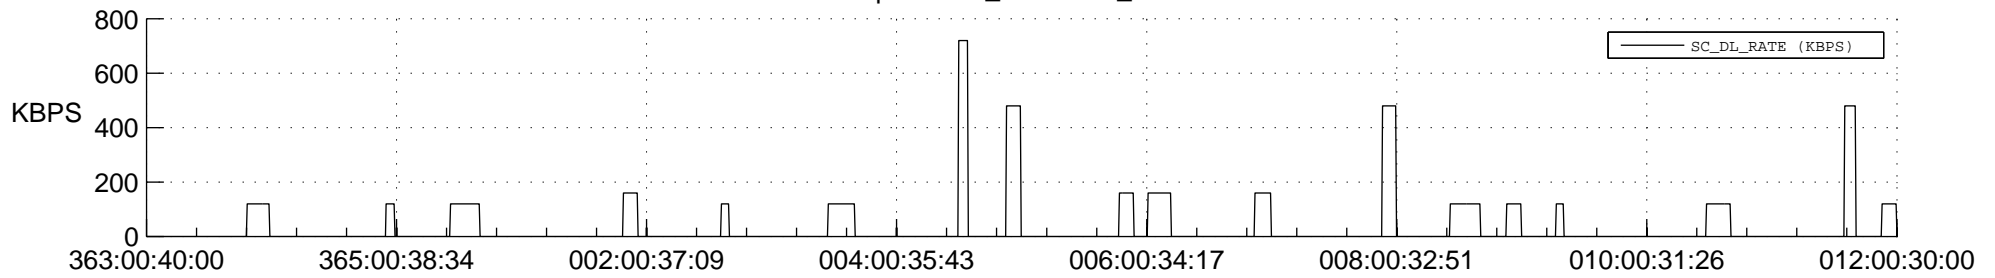

STEREO BEHIND SSR PCT Full Prediction

SWAVES_Percent_Full_Prediction

IMPACT_Percent_Full_Prediction

PLASTIC_Percent_Full_Prediction

Spacecraft_DownLink_Rate

Ground Time (2013:363:00:40:00.000 -2014:012:00:30:00.000)