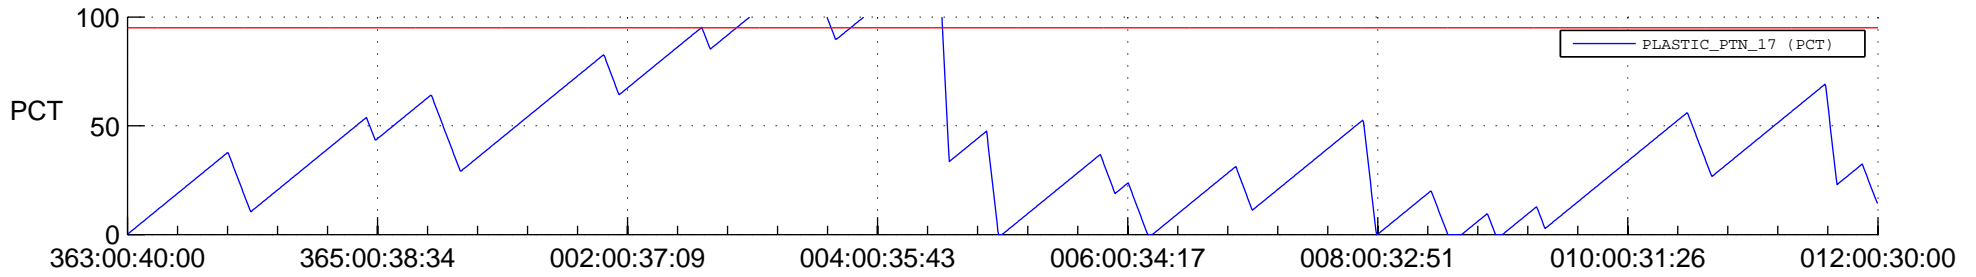

STEREO BEHIND SSR PCT Full Prediction

SWAVES_Percent_Full_Prediction

IMPACT_Percent_Full_Prediction

PLASTIC_Percent_Full_Prediction

Spacecraft_DownLink_Rate

Ground Time (2013:363:00:40:00.000 -2014:012:00:30:00.000)