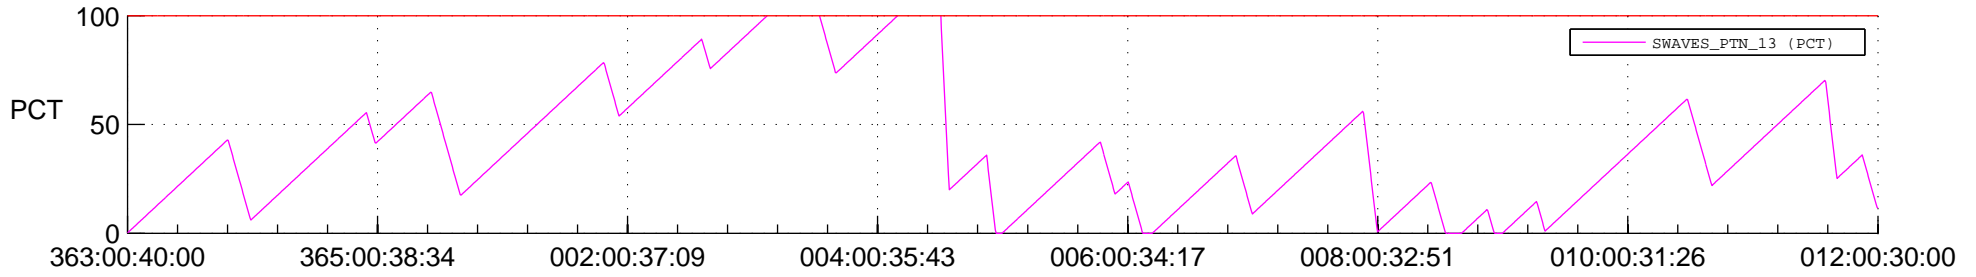

STEREO BEHIND SSR PCT Full Prediction

SWAVES_Percent_Full_Prediction

IMPACT_Percent_Full_Prediction

PLASTIC_Percent_Full_Prediction

Spacecraft_DownLink_Rate

Ground Time (2013:363:00:40:00.000 -2014:012:00:30:00.000)