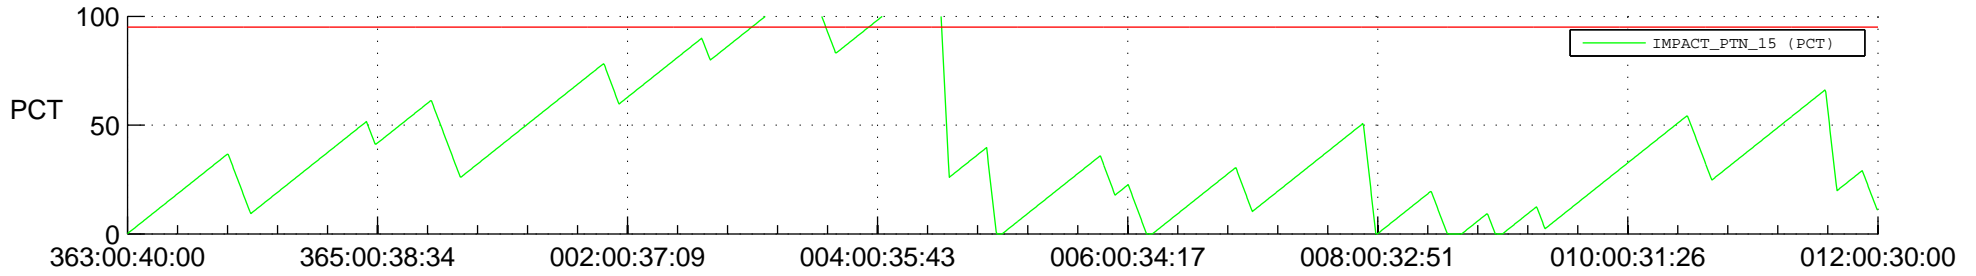

STEREO BEHIND SSR PCT Full Prediction

SWAVES_Percent_Full_Prediction

IMPACT_Percent_Full_Prediction

PLASTIC_Percent_Full_Prediction

Spacecraft_DownLink_Rate

Ground Time (2013:363:00:40:00.000 -2014:012:00:30:00.000)