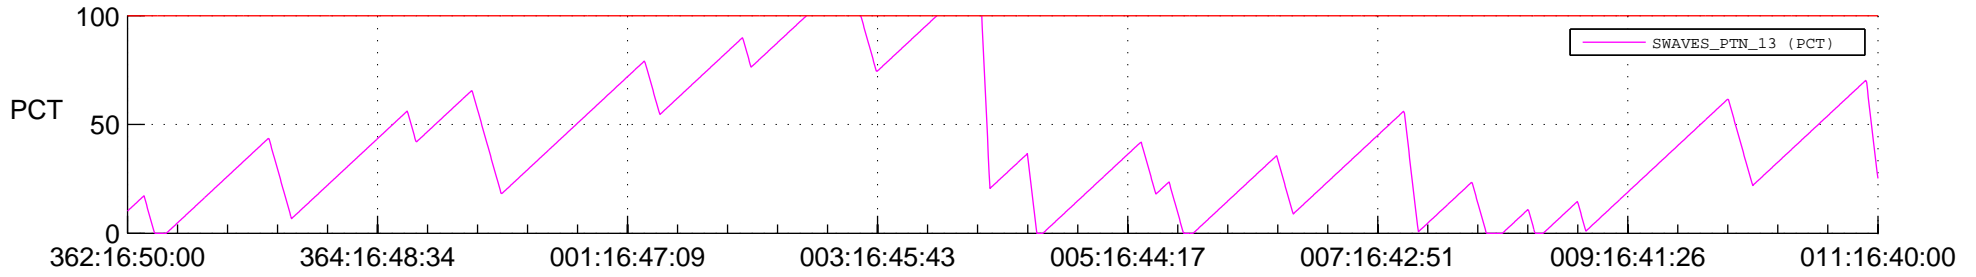

STEREO BEHIND SSR PCT Full Prediction

SWAVES_Percent_Full_Prediction

IMPACT_Percent_Full_Prediction

PLASTIC_Percent_Full_Prediction

Spacecraft_DownLink_Rate