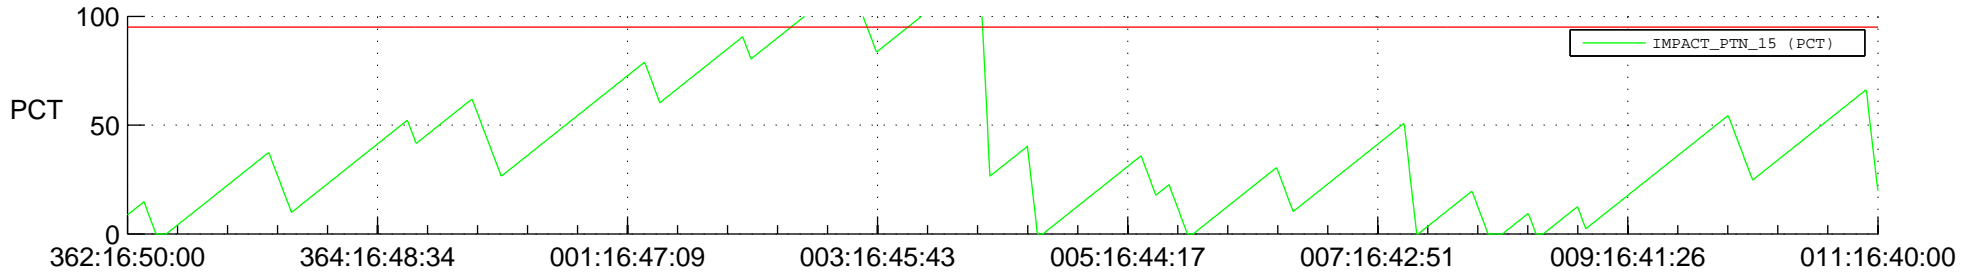

STEREO BEHIND SSR PCT Full Prediction

SWAVES_Percent_Full_Prediction

IMPACT_Percent_Full_Prediction

PLASTIC_Percent_Full_Prediction

Spacecraft_DownLink_Rate