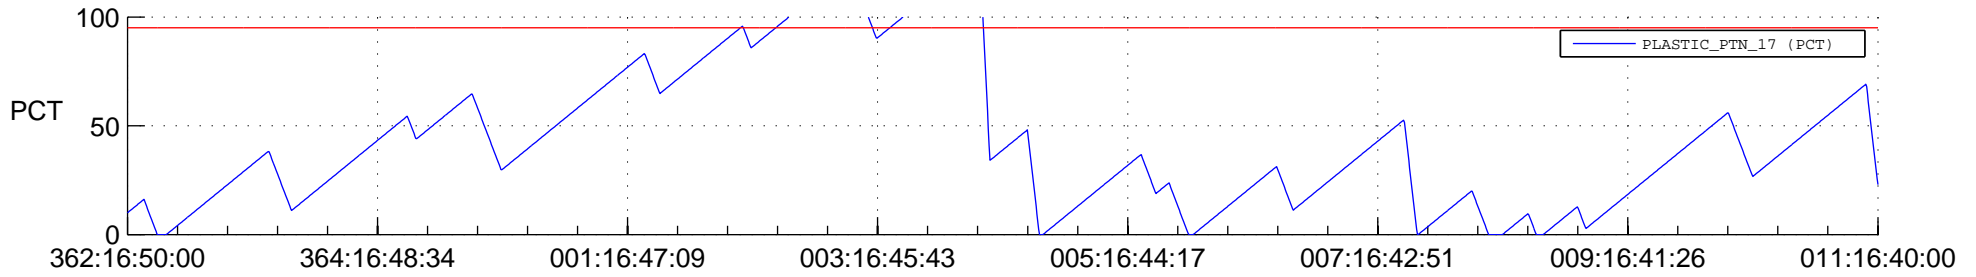

STEREO BEHIND SSR PCT Full Prediction

SWAVES_Percent_Full_Prediction

IMPACT_Percent_Full_Prediction

PLASTIC_Percent_Full_Prediction

Spacecraft_DownLink_Rate