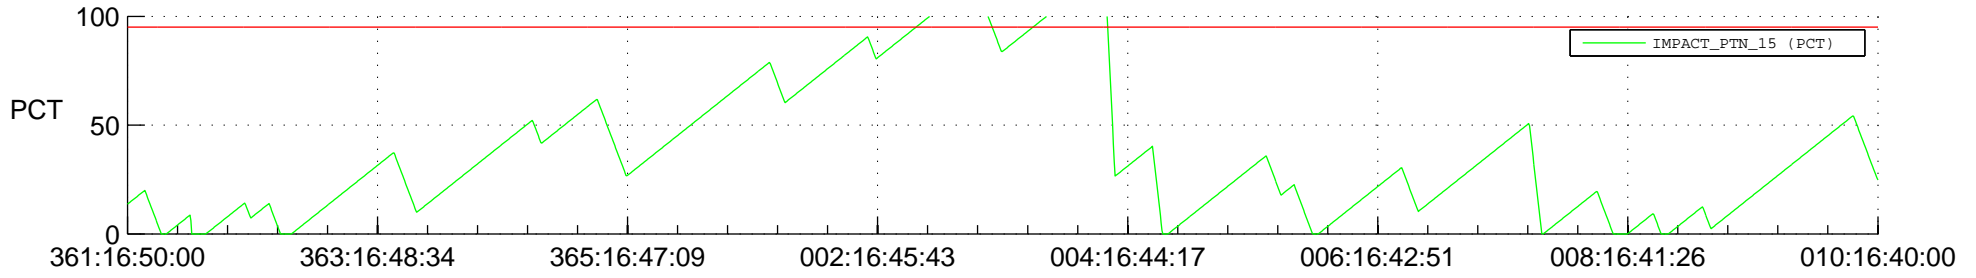

STEREO BEHIND SSR PCT Full Prediction

SWAVES_Percent_Full_Prediction

IMPACT_Percent_Full_Prediction

PLASTIC_Percent_Full_Prediction

Spacecraft_DownLink_Rate

Ground Time (2013:361:16:50:00.000 -2014:010:16:40:00.000)