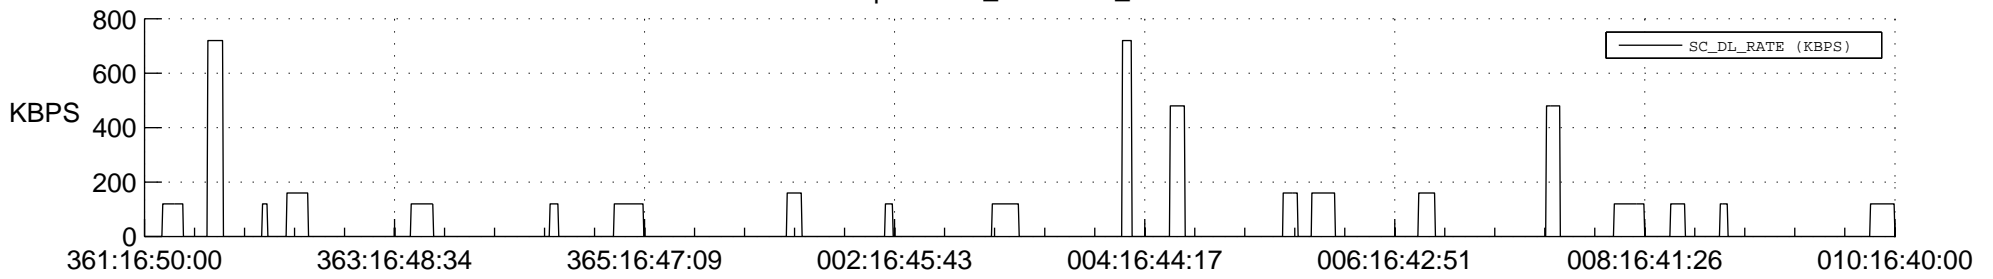

STEREO BEHIND SSR PCT Full Prediction

SWAVES_Percent_Full_Prediction

IMPACT_Percent_Full_Prediction

PLASTIC_Percent_Full_Prediction

Spacecraft_DownLink_Rate

Ground Time (2013:361:16:50:00.000 -2014:010:16:40:00.000)