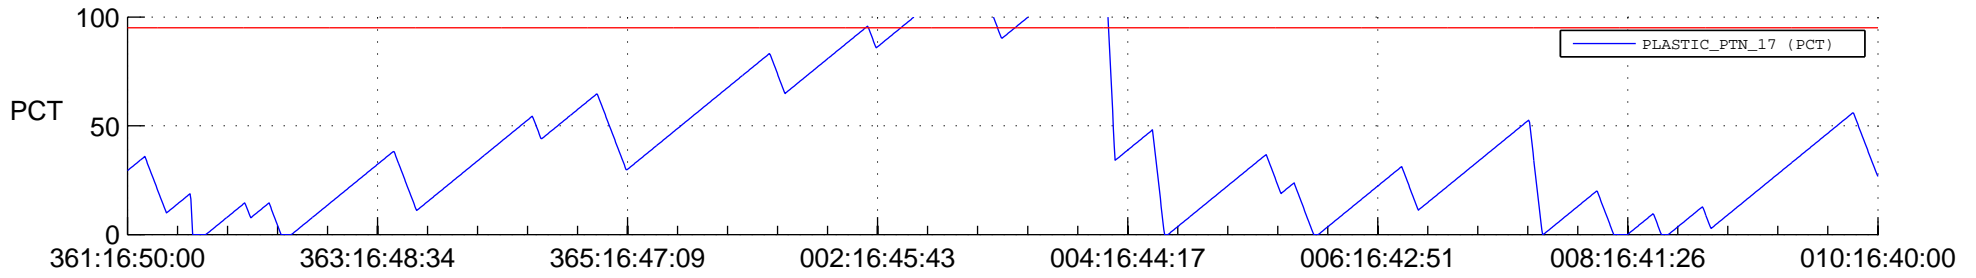

STEREO BEHIND SSR PCT Full Prediction

SWAVES_Percent_Full_Prediction

IMPACT_Percent_Full_Prediction

PLASTIC_Percent_Full_Prediction

Spacecraft_DownLink_Rate

Ground Time (2013:361:16:50:00.000 -2014:010:16:40:00.000)