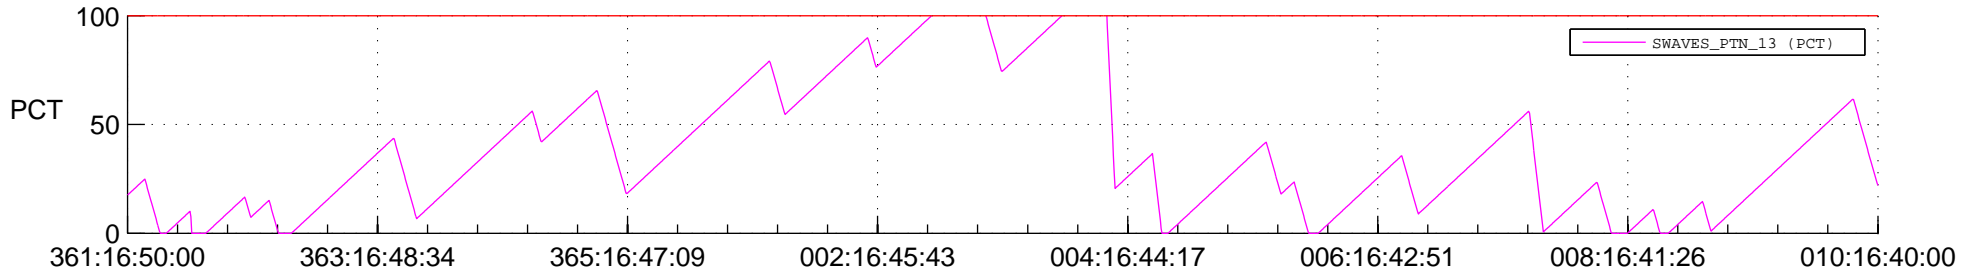

STEREO BEHIND SSR PCT Full Prediction

SWAVES_Percent_Full_Prediction

IMPACT_Percent_Full_Prediction

PLASTIC_Percent_Full_Prediction

Spacecraft_DownLink_Rate

Ground Time (2013:361:16:50:00.000 -2014:010:16:40:00.000)