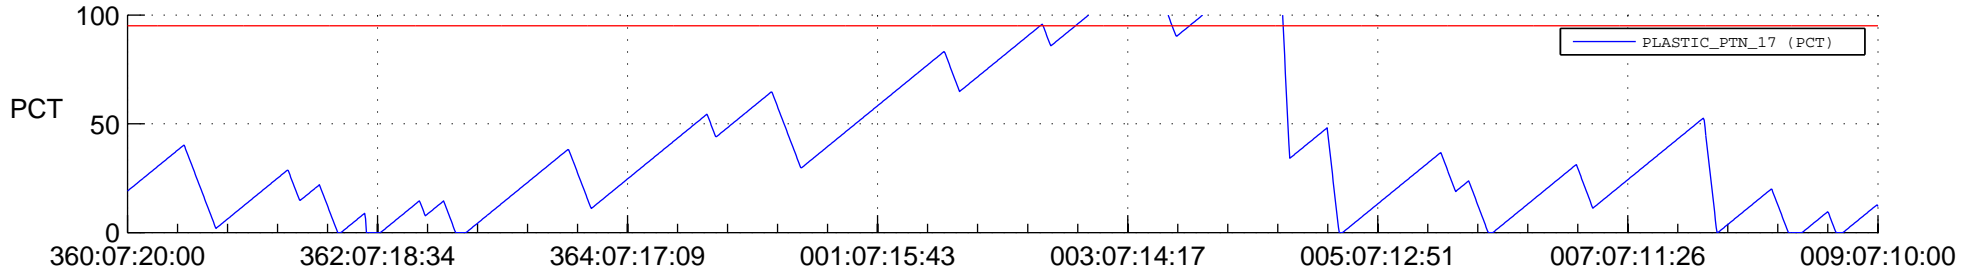

STEREO BEHIND SSR PCT Full Prediction

SWAVES_Percent_Full_Prediction

IMPACT_Percent_Full_Prediction

PLASTIC_Percent_Full_Prediction

Spacecraft_DownLink_Rate

Ground Time (2013:360:07:20:00.000 -2014:009:07:10:00.000)