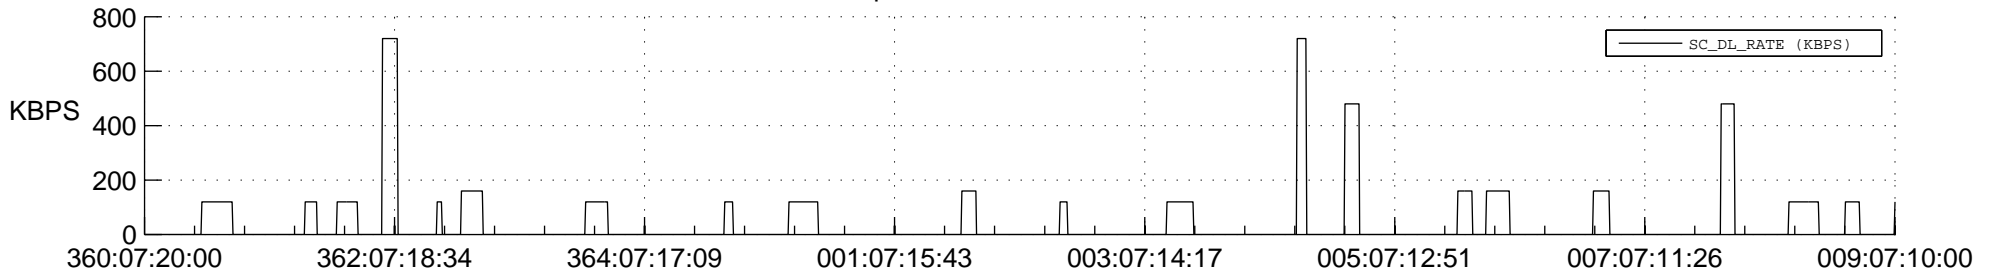

STEREO BEHIND SSR PCT Full Prediction

SWAVES_Percent_Full_Prediction

IMPACT_Percent_Full_Prediction

PLASTIC_Percent_Full_Prediction

Spacecraft_DownLink_Rate

Ground Time (2013:360:07:20:00.000 -2014:009:07:10:00.000)