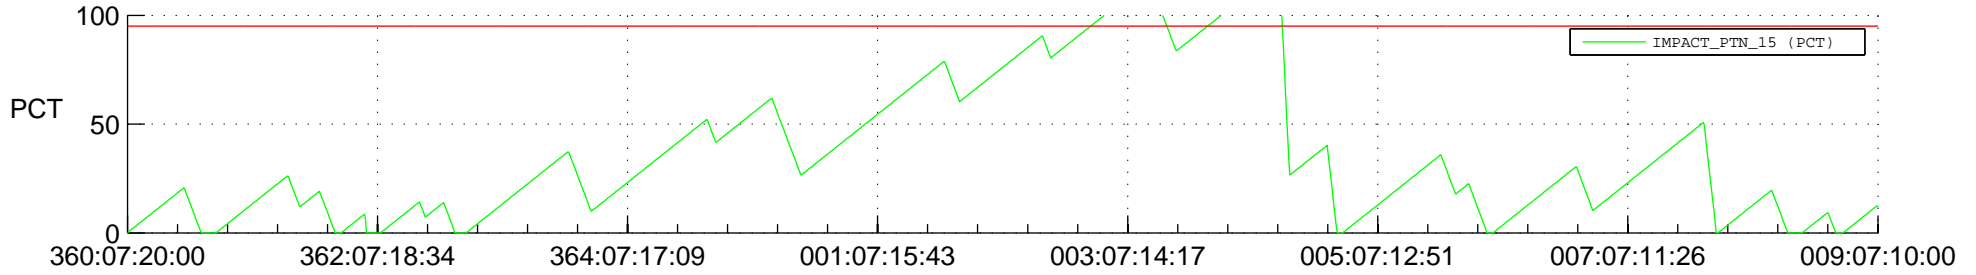

STEREO BEHIND SSR PCT Full Prediction

SWAVES_Percent_Full_Prediction

IMPACT_Percent_Full_Prediction

PLASTIC_Percent_Full_Prediction

Spacecraft_DownLink_Rate

Ground Time (2013:360:07:20:00.000 -2014:009:07:10:00.000)