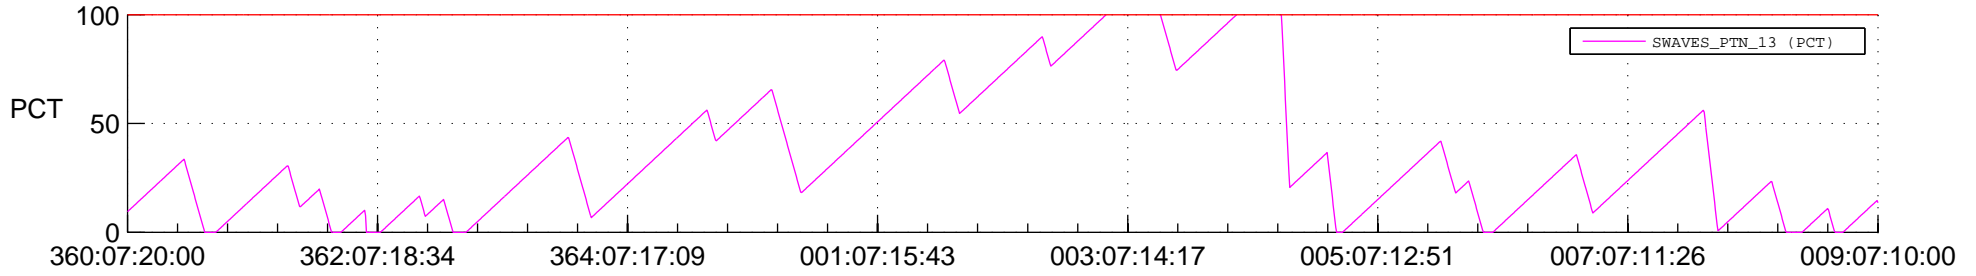

STEREO BEHIND SSR PCT Full Prediction

SWAVES_Percent_Full_Prediction

IMPACT_Percent_Full_Prediction

PLASTIC_Percent_Full_Prediction

Spacecraft_DownLink_Rate

Ground Time (2013:360:07:20:00.000 -2014:009:07:10:00.000)