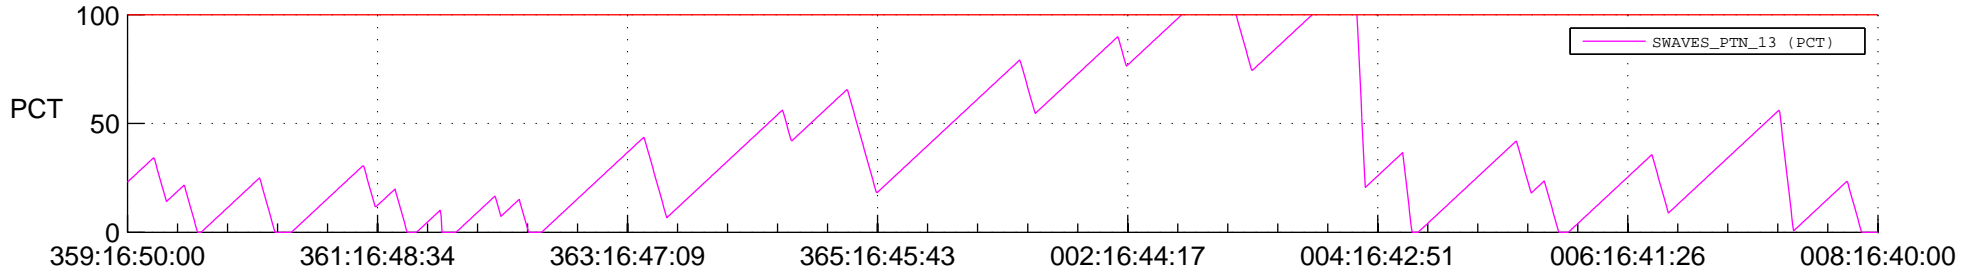

# STEREO BEHIND SSR PCT Full Prediction

## SWAVES\_Percent\_Full\_Prediction

## Spacecraft\_DownLink\_Rate

Ground Time (2013:359:16:50:00.000 -2014:008:16:40:00.000)