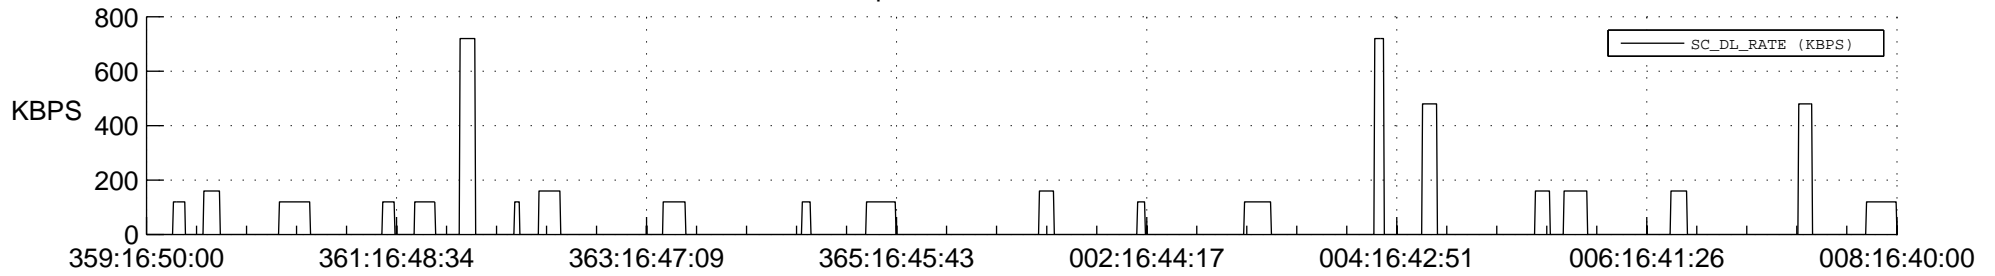

## Spacecraft\_DownLink\_Rate

Ground Time (2013:359:16:50:00.000 -2014:008:16:40:00.000)