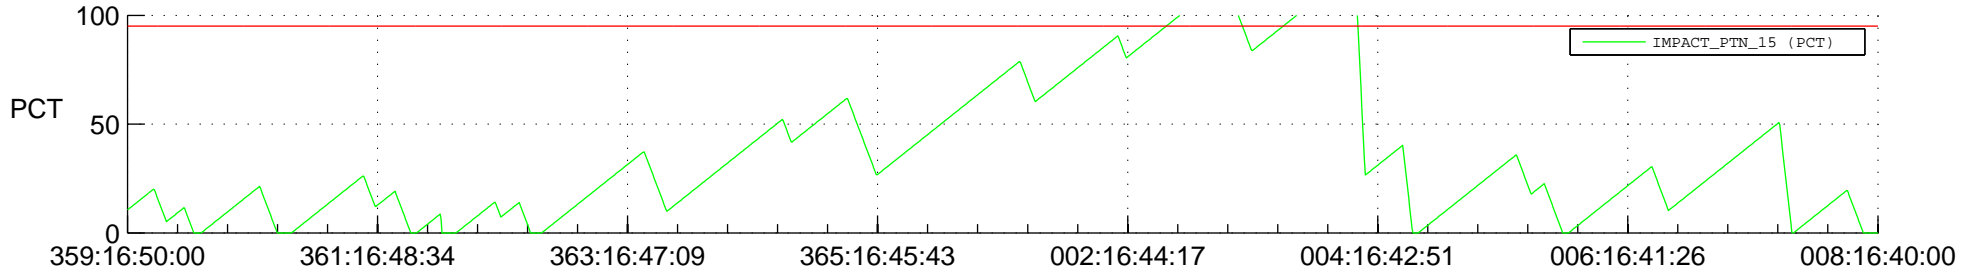

IMPACT_Percent_Full_Prediction