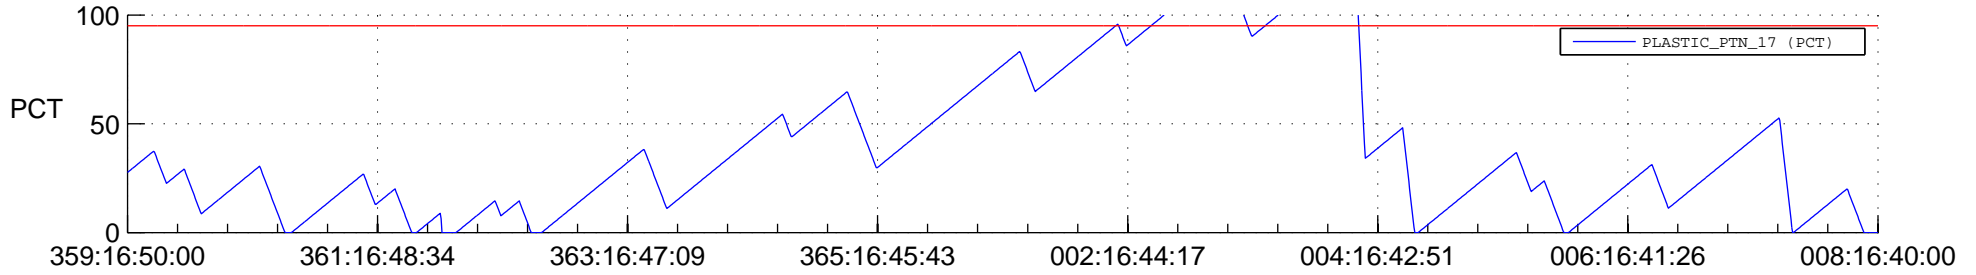

# STEREO BEHIND SSR PCT Full Prediction

## SWAVES\_Percent\_Full\_Prediction

## Spacecraft\_DownLink\_Rate

Ground Time (2013:359:16:50:00.000 -2014:008:16:40:00.000)