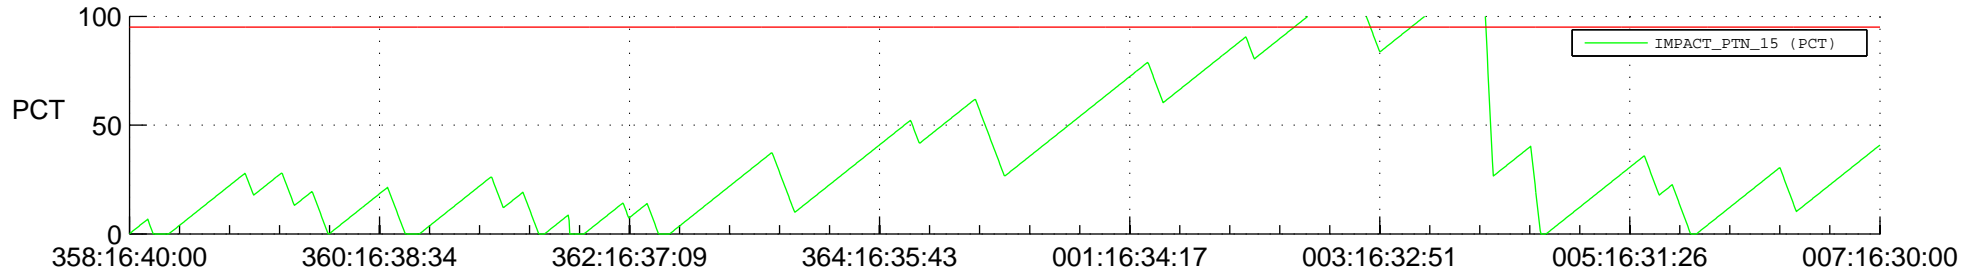

IMPACT_Percent_Full_Prediction