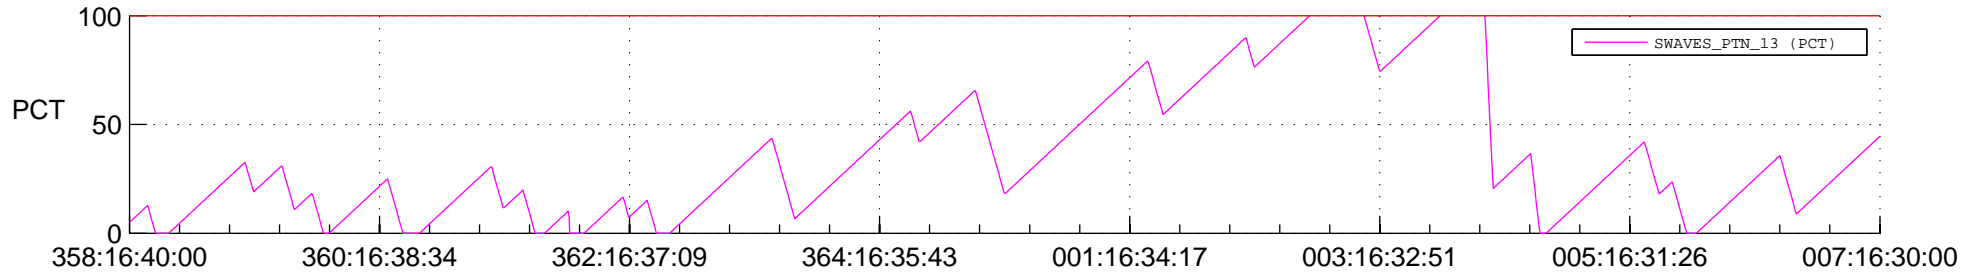

# STEREO BEHIND SSR PCT Full Prediction

## SWAVES\_Percent\_Full\_Prediction