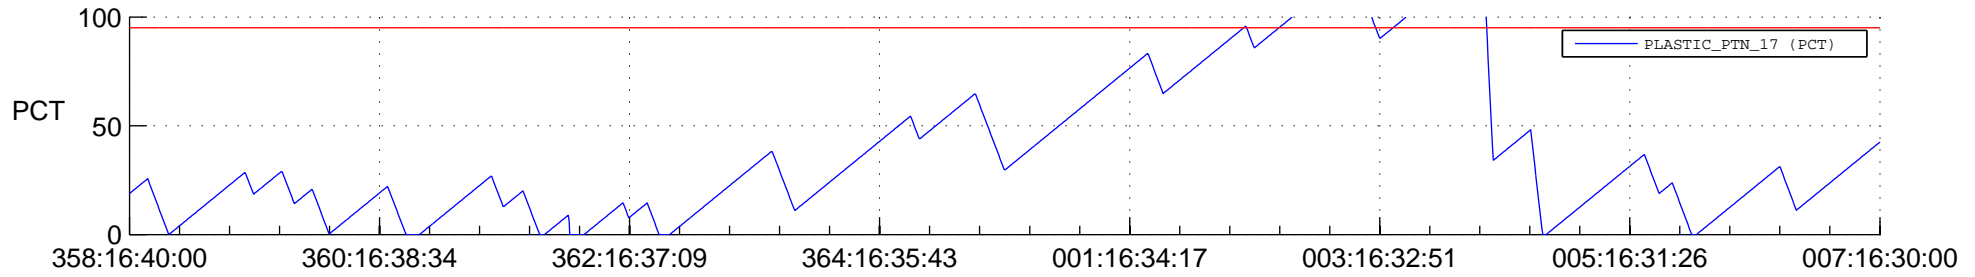

PLASTIC_Percent_Full_Prediction