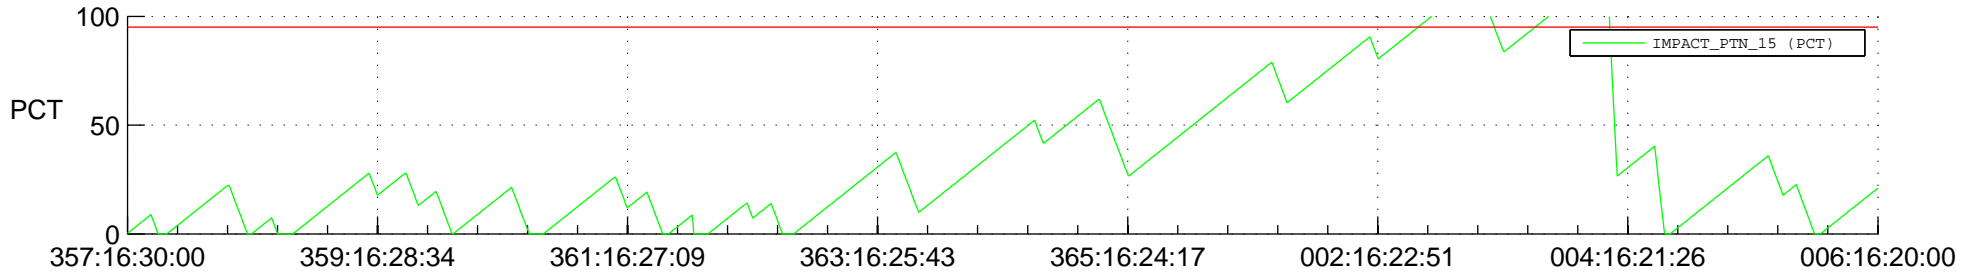

STEREO BEHIND SSR PCT Full Prediction

SWAVES_Percent_Full_Prediction

IMPACT_Percent_Full_Prediction

PLASTIC_Percent_Full_Prediction

Spacecraft_DownLink_Rate

Ground Time (2013:357:16:30:00.000 -2014:006:16:20:00.000)