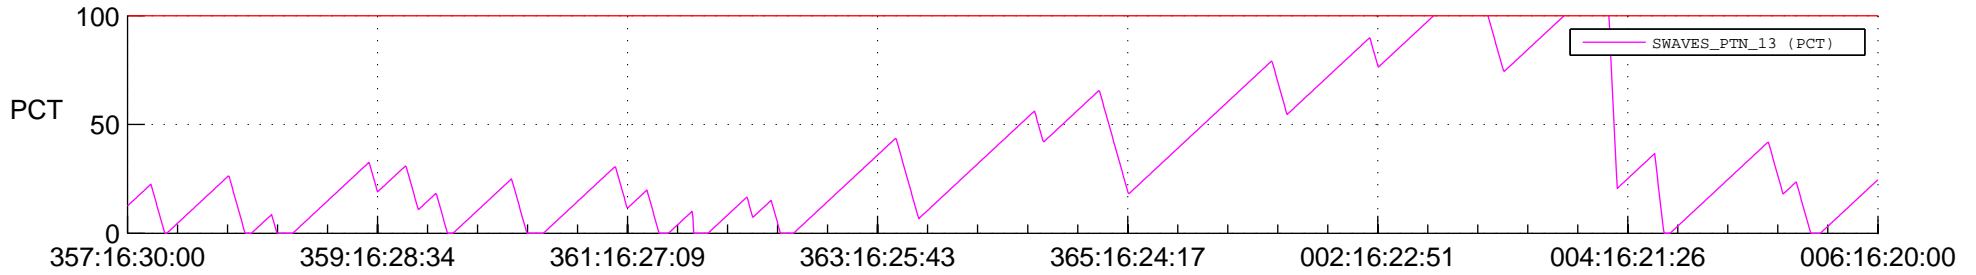

STEREO BEHIND SSR PCT Full Prediction

SWAVES_Percent_Full_Prediction

IMPACT_Percent_Full_Prediction

PLASTIC_Percent_Full_Prediction

Spacecraft_DownLink_Rate

Ground Time (2013:357:16:30:00.000 -2014:006:16:20:00.000)