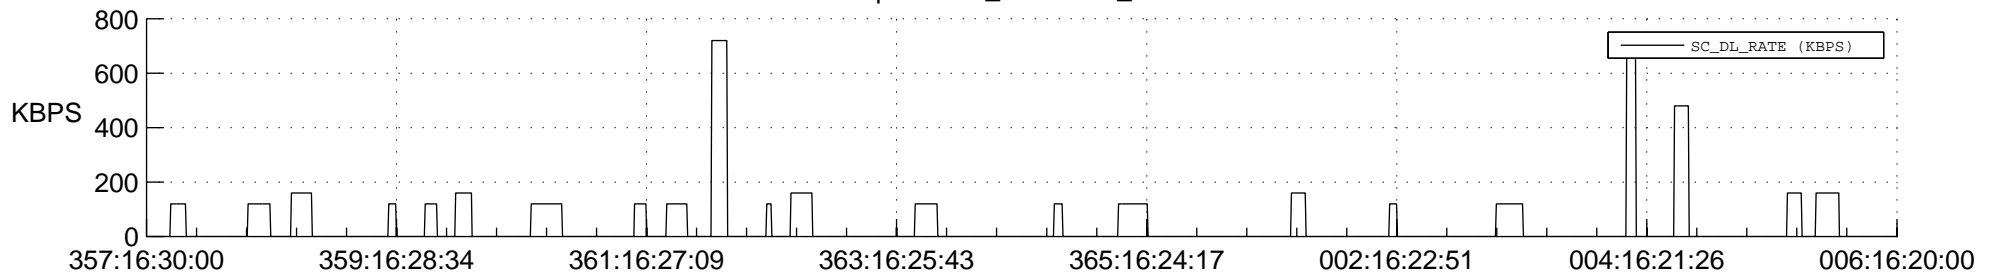

STEREO BEHIND SSR PCT Full Prediction

SWAVES_Percent_Full_Prediction

IMPACT_Percent_Full_Prediction

PLASTIC_Percent_Full_Prediction

Spacecraft_DownLink_Rate

Ground Time (2013:357:16:30:00.000 -2014:006:16:20:00.000)