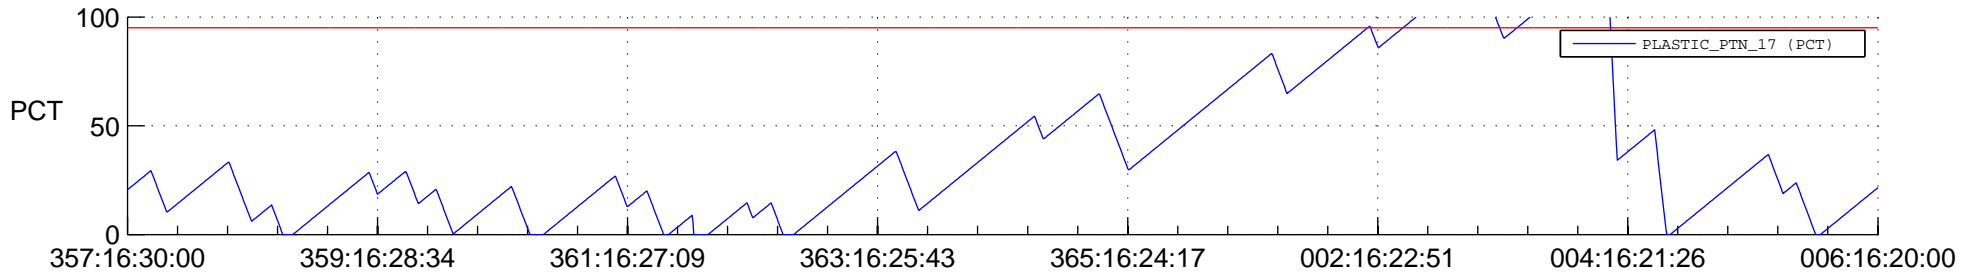

STEREO BEHIND SSR PCT Full Prediction

SWAVES_Percent_Full_Prediction

IMPACT_Percent_Full_Prediction

PLASTIC_Percent_Full_Prediction

Spacecraft_DownLink_Rate

Ground Time (2013:357:16:30:00.000 -2014:006:16:20:00.000)