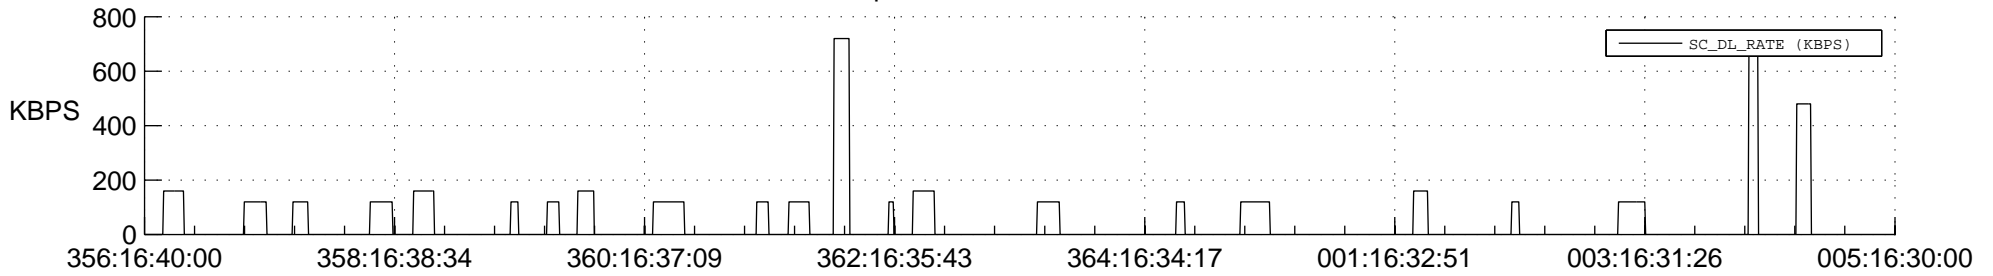

STEREO BEHIND SSR PCT Full Prediction

SWAVES_Percent_Full_Prediction

IMPACT_Percent_Full_Prediction

PLASTIC_Percent_Full_Prediction

Spacecraft_DownLink_Rate

Ground Time (2013:356:16:40:00.000 -2014:005:16:30:00.000)