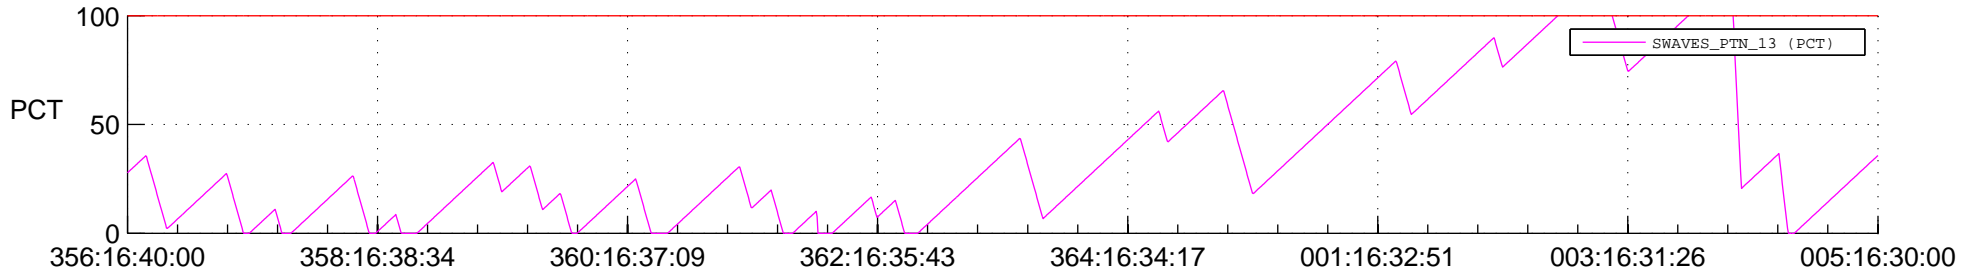

STEREO BEHIND SSR PCT Full Prediction

SWAVES_Percent_Full_Prediction

IMPACT_Percent_Full_Prediction

PLASTIC_Percent_Full_Prediction

Spacecraft_DownLink_Rate

Ground Time (2013:356:16:40:00.000 -2014:005:16:30:00.000)