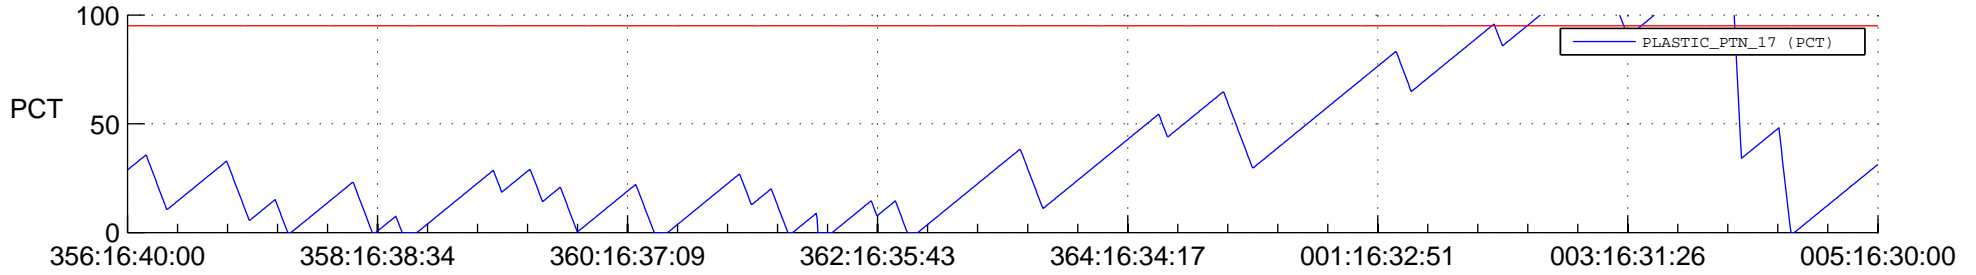

STEREO BEHIND SSR PCT Full Prediction

SWAVES_Percent_Full_Prediction

IMPACT_Percent_Full_Prediction

PLASTIC_Percent_Full_Prediction

Spacecraft_DownLink_Rate

Ground Time (2013:356:16:40:00.000 -2014:005:16:30:00.000)