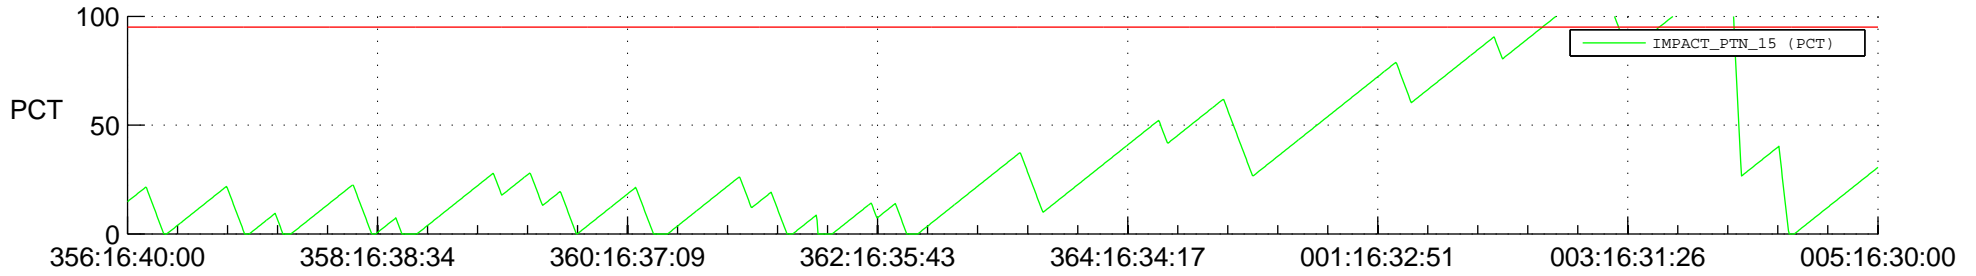

STEREO BEHIND SSR PCT Full Prediction

SWAVES_Percent_Full_Prediction

IMPACT_Percent_Full_Prediction

PLASTIC_Percent_Full_Prediction

Spacecraft_DownLink_Rate

Ground Time (2013:356:16:40:00.000 -2014:005:16:30:00.000)