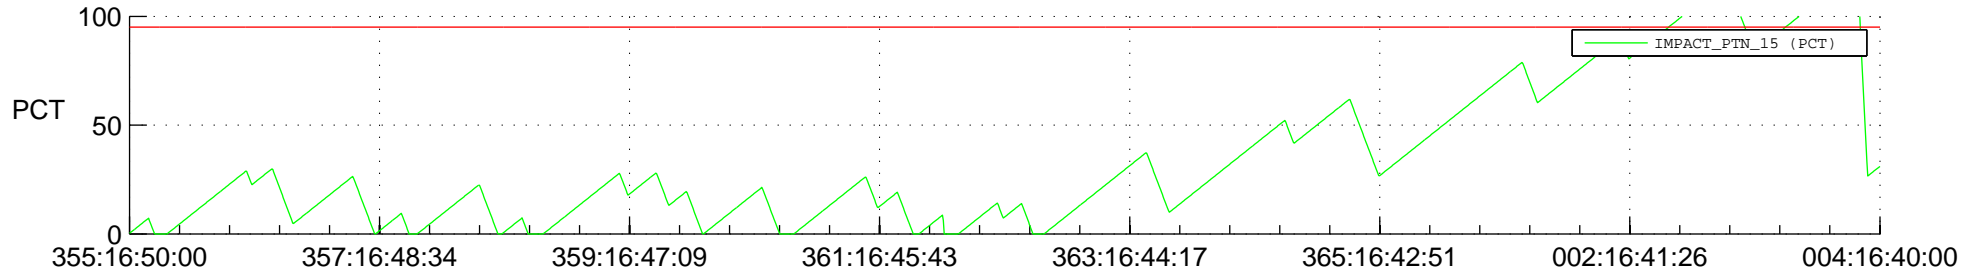

STEREO BEHIND SSR PCT Full Prediction

SWAVES_Percent_Full_Prediction

IMPACT_Percent_Full_Prediction

PLASTIC_Percent_Full_Prediction

Spacecraft_DownLink_Rate