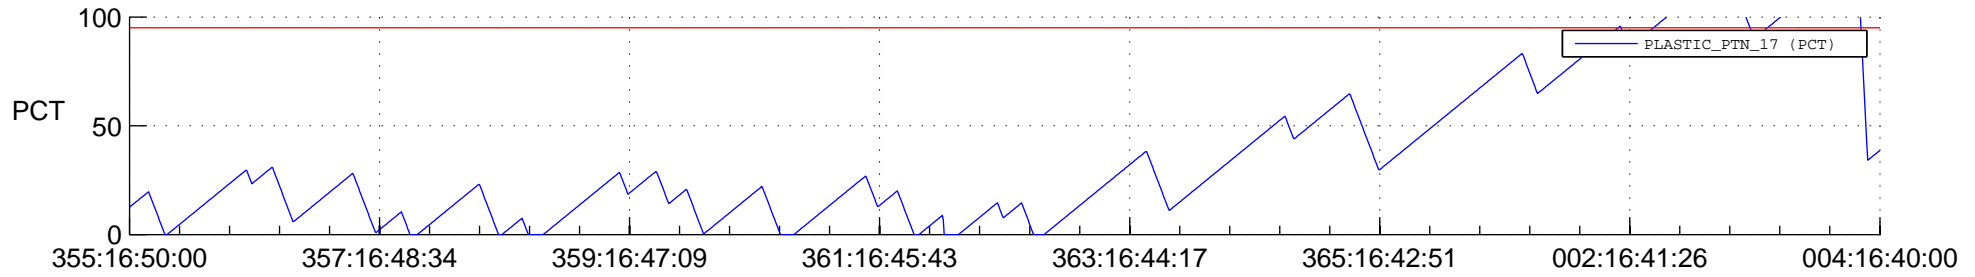

STEREO BEHIND SSR PCT Full Prediction

SWAVES_Percent_Full_Prediction

IMPACT_Percent_Full_Prediction

PLASTIC_Percent_Full_Prediction

Spacecraft_DownLink_Rate