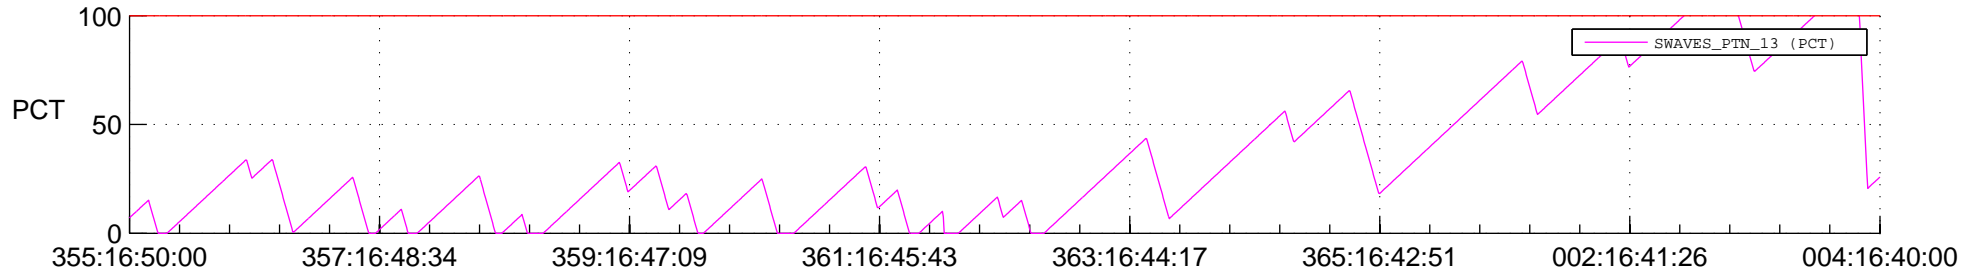

STEREO BEHIND SSR PCT Full Prediction

SWAVES_Percent_Full_Prediction

IMPACT_Percent_Full_Prediction

PLASTIC_Percent_Full_Prediction

Spacecraft_DownLink_Rate