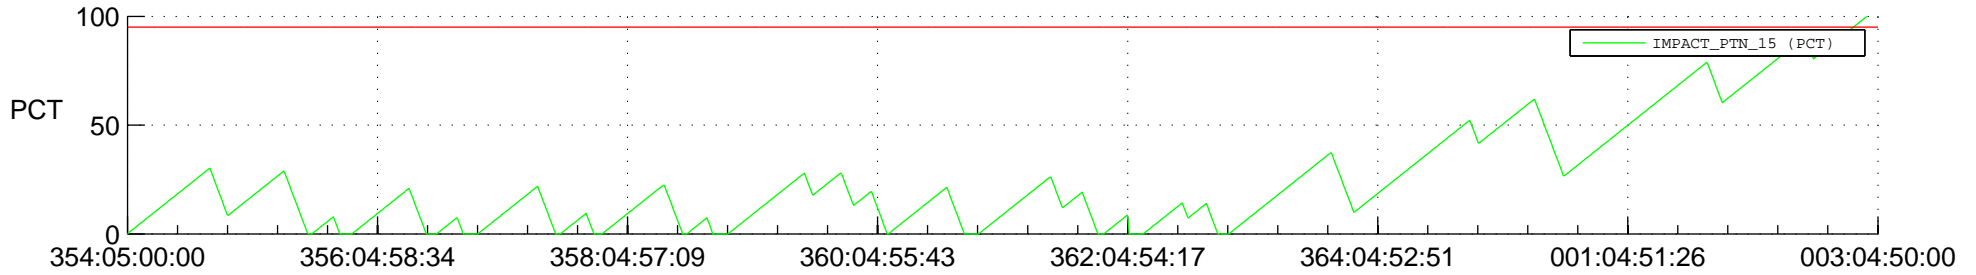

STEREO BEHIND SSR PCT Full Prediction

SWAVES_Percent_Full_Prediction

IMPACT_Percent_Full_Prediction

PLASTIC_Percent_Full_Prediction

Spacecraft_DownLink_Rate

Ground Time (2013:354:05:00:00.000 -2014:003:04:50:00.000)