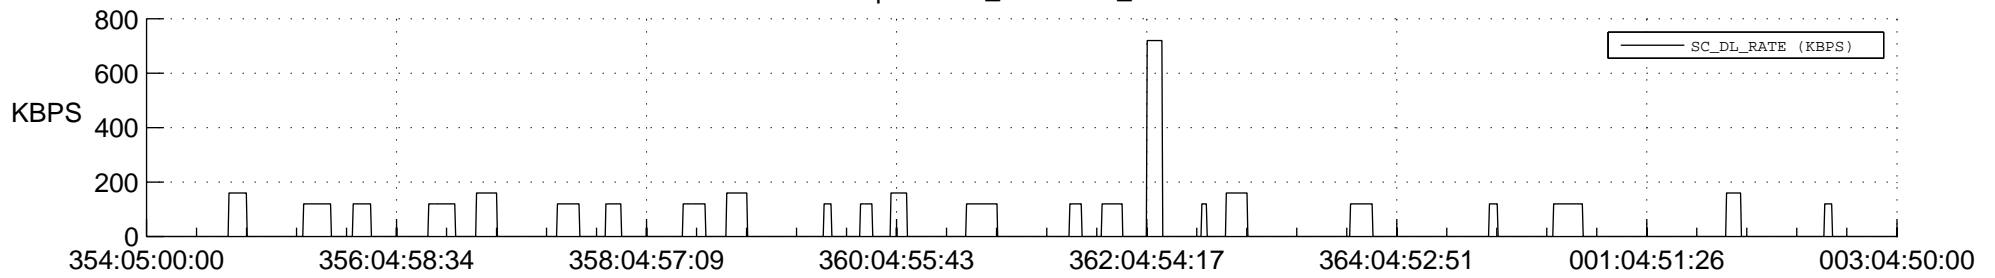

STEREO BEHIND SSR PCT Full Prediction

SWAVES_Percent_Full_Prediction

IMPACT_Percent_Full_Prediction

PLASTIC_Percent_Full_Prediction

Spacecraft_DownLink_Rate

Ground Time (2013:354:05:00:00.000 -2014:003:04:50:00.000)