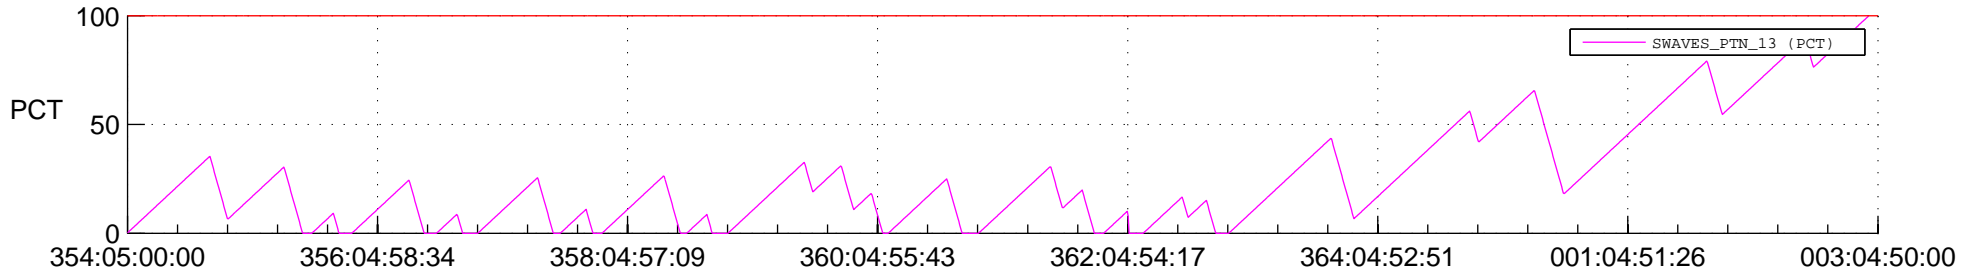

STEREO BEHIND SSR PCT Full Prediction

SWAVES_Percent_Full_Prediction

IMPACT_Percent_Full_Prediction

PLASTIC_Percent_Full_Prediction

Spacecraft_DownLink_Rate

Ground Time (2013:354:05:00:00.000 -2014:003:04:50:00.000)