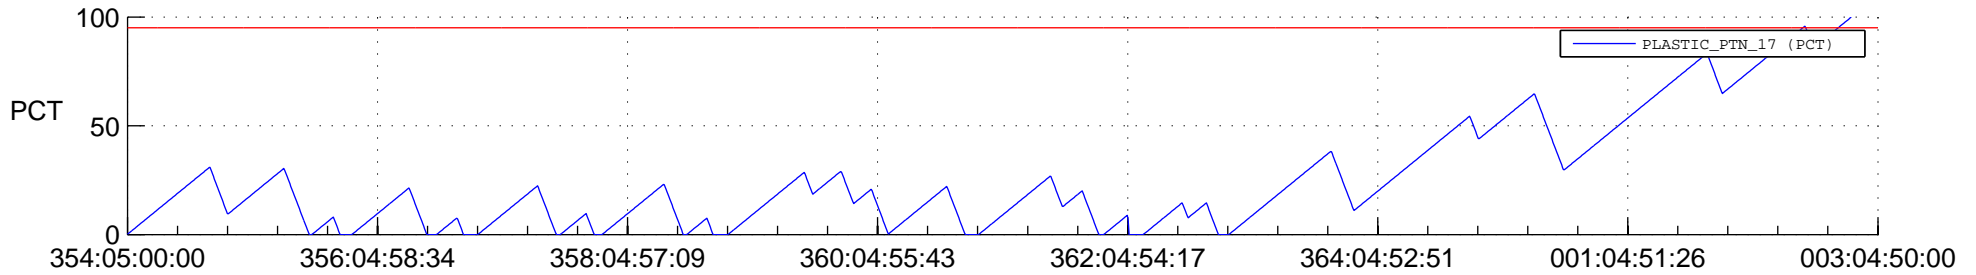

STEREO BEHIND SSR PCT Full Prediction

SWAVES_Percent_Full_Prediction

IMPACT_Percent_Full_Prediction

PLASTIC_Percent_Full_Prediction

Spacecraft_DownLink_Rate

Ground Time (2013:354:05:00:00.000 -2014:003:04:50:00.000)