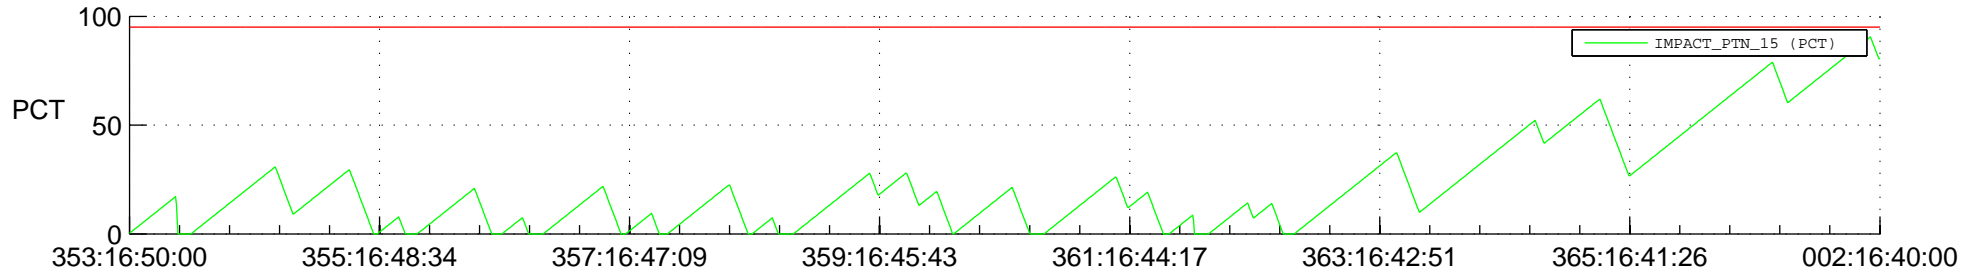

STEREO BEHIND SSR PCT Full Prediction

SWAVES_Percent_Full_Prediction

IMPACT_Percent_Full_Prediction

PLASTIC_Percent_Full_Prediction

Spacecraft_DownLink_Rate

Ground Time (2013:353:16:50:00.000 -2014:002:16:40:00.000)