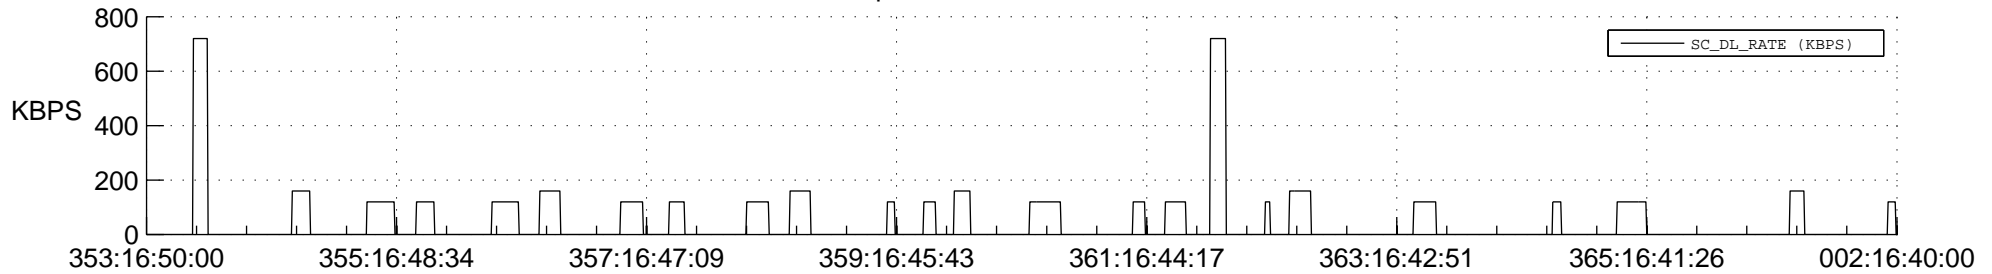

STEREO BEHIND SSR PCT Full Prediction

SWAVES_Percent_Full_Prediction

IMPACT_Percent_Full_Prediction

PLASTIC_Percent_Full_Prediction

Spacecraft_DownLink_Rate

Ground Time (2013:353:16:50:00.000 -2014:002:16:40:00.000)