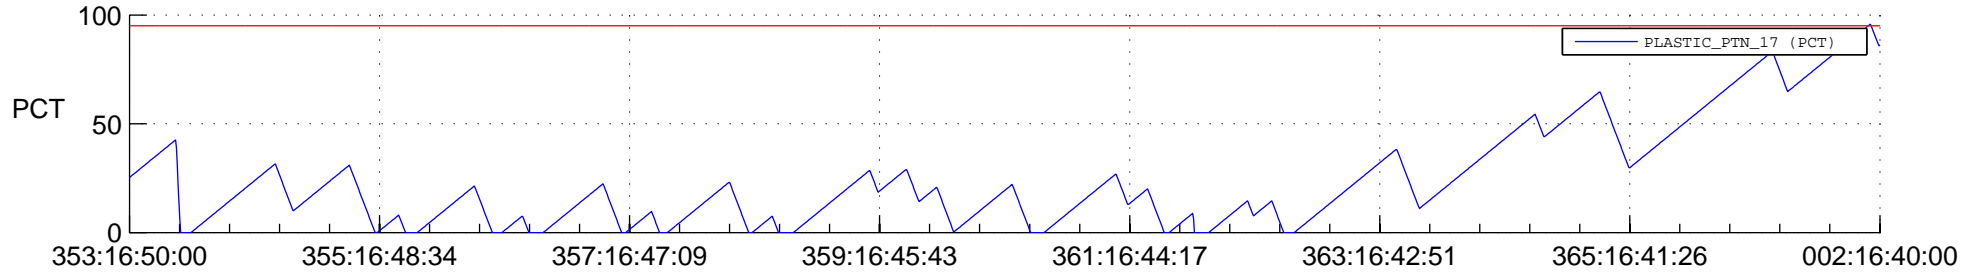

STEREO BEHIND SSR PCT Full Prediction

SWAVES_Percent_Full_Prediction

IMPACT_Percent_Full_Prediction

PLASTIC_Percent_Full_Prediction

Spacecraft_DownLink_Rate

Ground Time (2013:353:16:50:00.000 -2014:002:16:40:00.000)