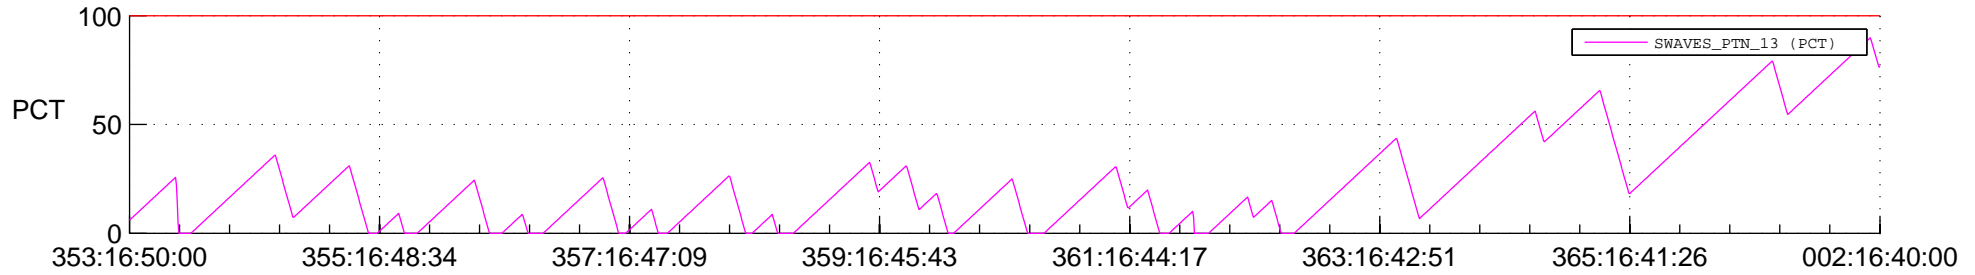

STEREO BEHIND SSR PCT Full Prediction

SWAVES_Percent_Full_Prediction

IMPACT_Percent_Full_Prediction

PLASTIC_Percent_Full_Prediction

Spacecraft_DownLink_Rate

Ground Time (2013:353:16:50:00.000 -2014:002:16:40:00.000)