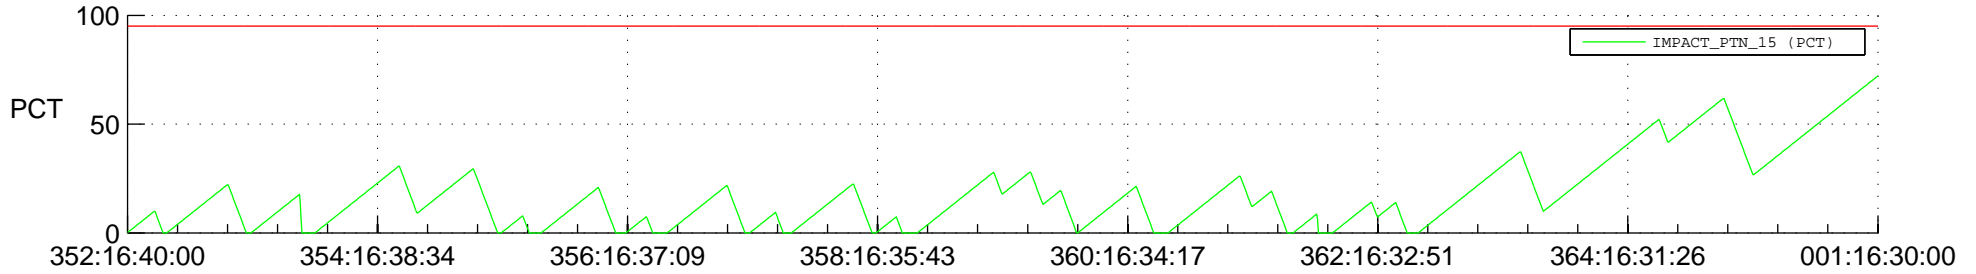

STEREO BEHIND SSR PCT Full Prediction

SWAVES_Percent_Full_Prediction

IMPACT_Percent_Full_Prediction

PLASTIC_Percent_Full_Prediction

Spacecraft_DownLink_Rate

Ground Time (2013:352:16:40:00.000 -2014:001:16:30:00.000)