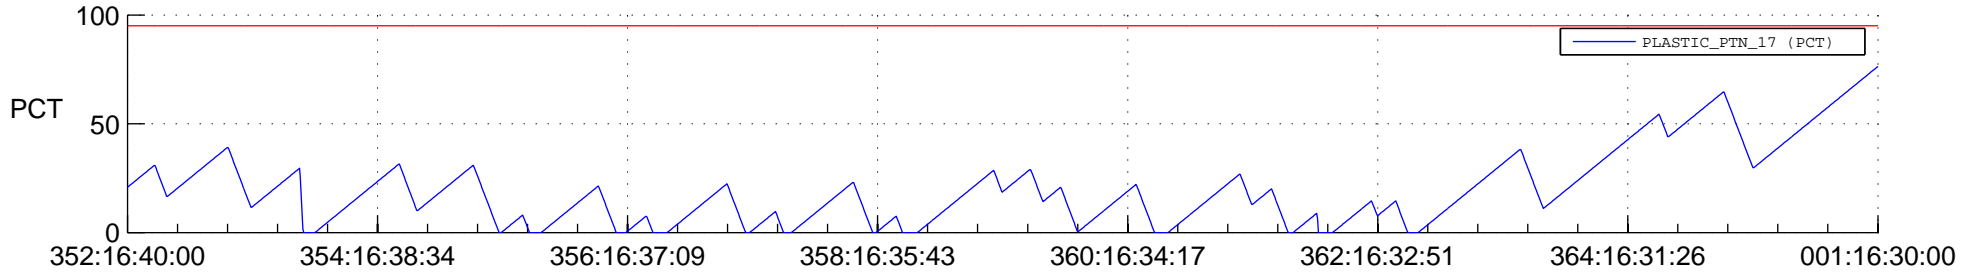

STEREO BEHIND SSR PCT Full Prediction

SWAVES_Percent_Full_Prediction

IMPACT_Percent_Full_Prediction

PLASTIC_Percent_Full_Prediction

Spacecraft_DownLink_Rate

Ground Time (2013:352:16:40:00.000 -2014:001:16:30:00.000)