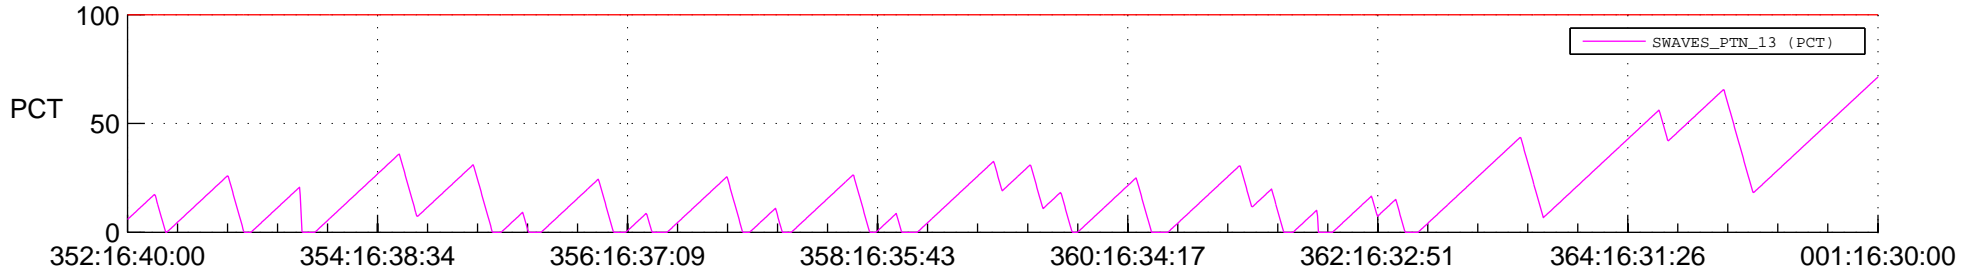

STEREO BEHIND SSR PCT Full Prediction

SWAVES_Percent_Full_Prediction

IMPACT_Percent_Full_Prediction

PLASTIC_Percent_Full_Prediction

Spacecraft_DownLink_Rate

Ground Time (2013:352:16:40:00.000 -2014:001:16:30:00.000)