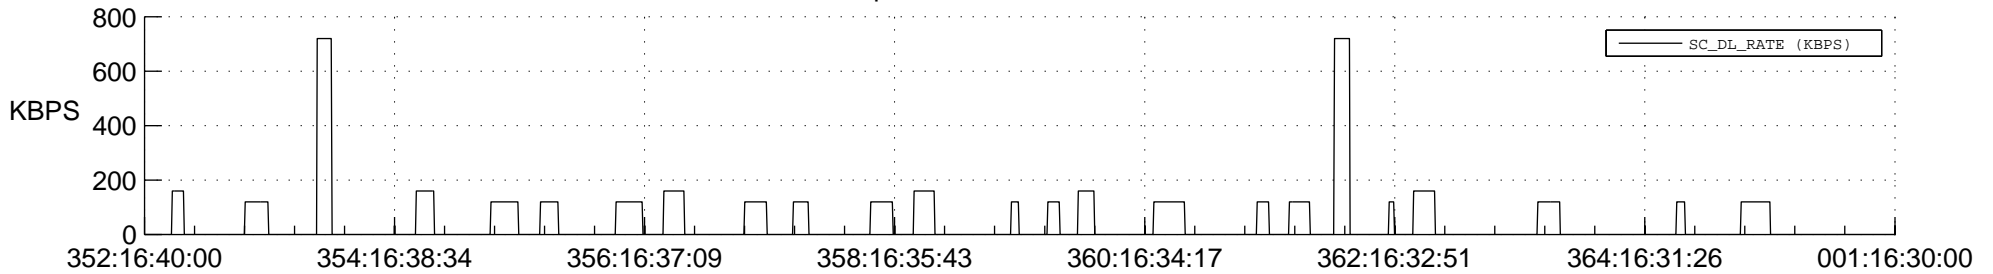

STEREO BEHIND SSR PCT Full Prediction

SWAVES_Percent_Full_Prediction

IMPACT_Percent_Full_Prediction

PLASTIC_Percent_Full_Prediction

Spacecraft_DownLink_Rate

Ground Time (2013:352:16:40:00.000 -2014:001:16:30:00.000)