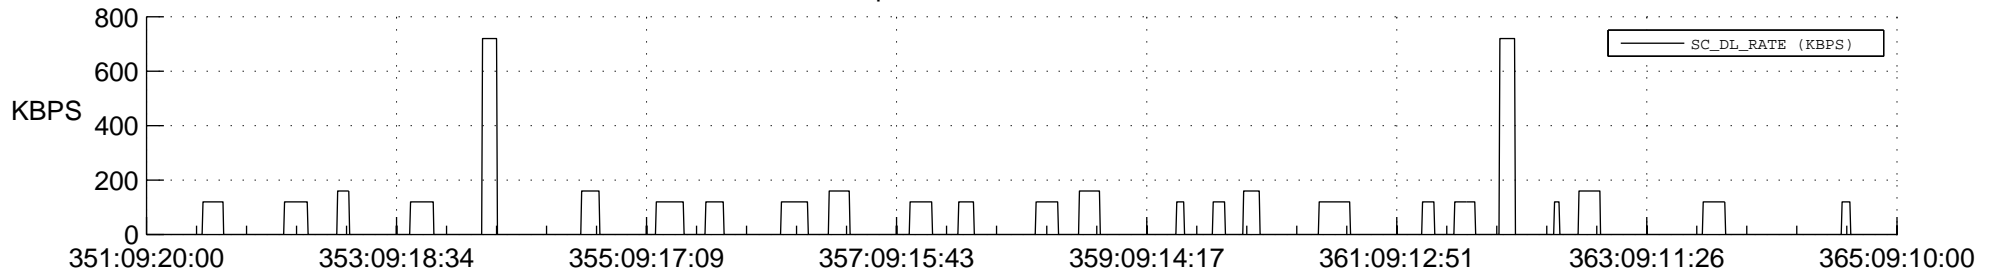

STEREO BEHIND SSR PCT Full Prediction

SWAVES_Percent_Full_Prediction

IMPACT_Percent_Full_Prediction

PLASTIC_Percent_Full_Prediction

Spacecraft_DownLink_Rate

Ground Time (2013:351:09:20:00.000 -2013:365:09:10:00.000)