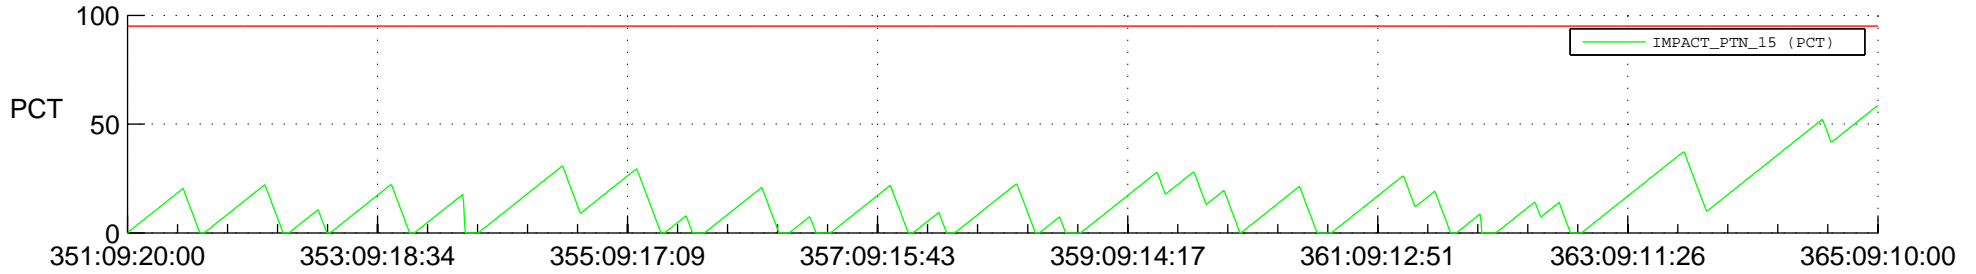

STEREO BEHIND SSR PCT Full Prediction

SWAVES_Percent_Full_Prediction

IMPACT_Percent_Full_Prediction

PLASTIC_Percent_Full_Prediction

Spacecraft_DownLink_Rate

Ground Time (2013:351:09:20:00.000 -2013:365:09:10:00.000)