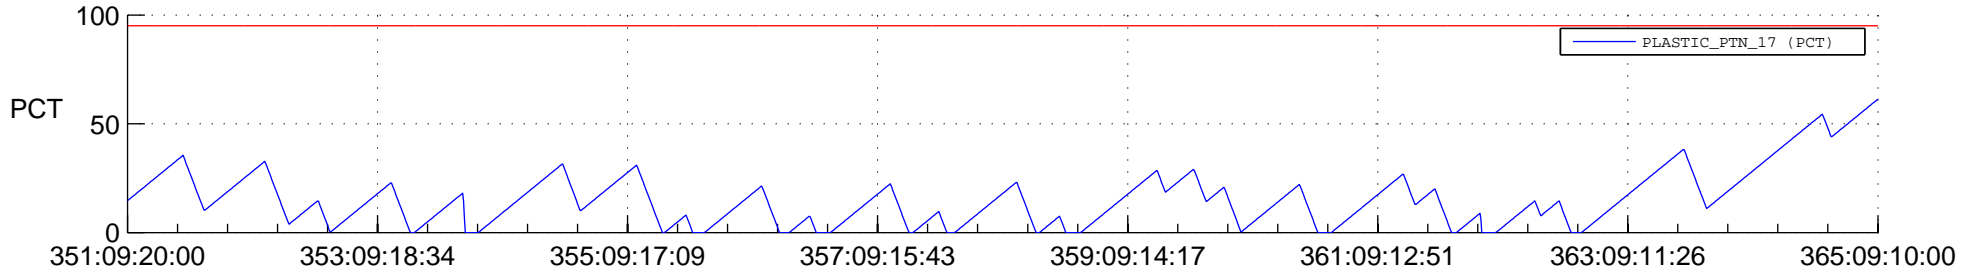

STEREO BEHIND SSR PCT Full Prediction

SWAVES_Percent_Full_Prediction

IMPACT_Percent_Full_Prediction

PLASTIC_Percent_Full_Prediction

Spacecraft_DownLink_Rate

Ground Time (2013:351:09:20:00.000 -2013:365:09:10:00.000)