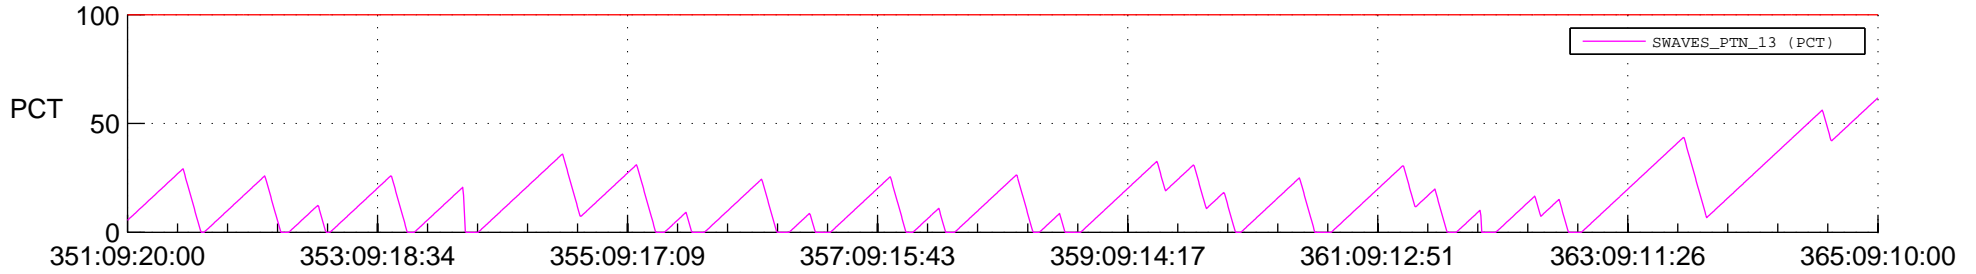

STEREO BEHIND SSR PCT Full Prediction

SWAVES_Percent_Full_Prediction

IMPACT_Percent_Full_Prediction

PLASTIC_Percent_Full_Prediction

Spacecraft_DownLink_Rate

Ground Time (2013:351:09:20:00.000 -2013:365:09:10:00.000)